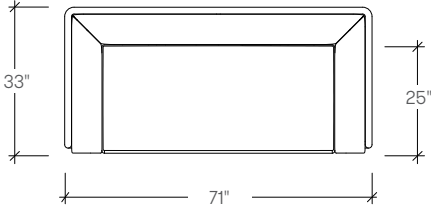

dimensions

Point Origin Lounge Chair
(PNOC P1A / PNOC W1A)

Point Origin Two Seat Settee with Two Arms
(PNOSP2A / PNOSW2A)

Point Origin Two Seat Settee with One Arm, Left/Right
(PNOSP2L / PNOSW2L)
(PNOSP2R / PNOSW2R)