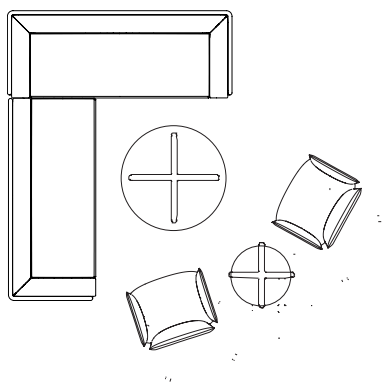

dimensions

Point Origin Lounge Chair
(PNOC P1A / PNOC W1A)

Point Origin Two Seat Settee with Two Arms
(PNOSP2A / PNOSW2A)

Point Origin Two Seat Settee with One Arm, Left/Right
(PNOSP2L / PNOSW2L)
(PNOSP2R / PNOSW2R)

Point Origin Three Seat Settee with Two Arms
(PNOSP3A / PNOSW3A)

Point Origin Three Seat Sofa with One Arm, Left/Right
(PNOSP3L / PNOSW3L)
(PNOSP3R / PNOSW3R)

point origin

planning

Point Origin features simple lines with discreet design gestures. Sofas can be used individually or group a two-arm settee or sofa together with single-arm version to create L-shaped arrangements. Combine two single-arm settees or sofas together to create a long run. Despite the simple appearance, the furniture is exceptionally comfortable. Origin features sturdy welded aluminum frames paired with thick foam cushions, available in a wide range of textiles.