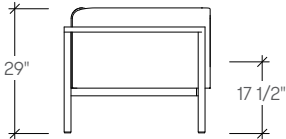

dimensions

Point Origin Lounge Chair
(PNOC P1A / PNOC W1A)

Point Origin Two Seat Settee with Two Arms
(PNOSP2A / PNOSW2A)

Point Origin Two Seat Settee with One Arm, Left/Right
(PNOSP2L / PNOSW2L)
(PNOSP2R / PNOSW2R)