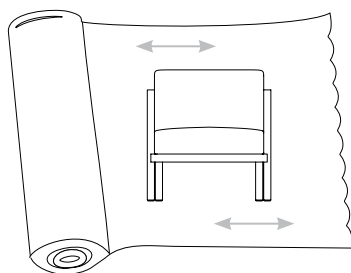

outdoor rated textiles

Seating specified for use in an outdoor environment will be limited to order in finish textiles that are specifically designed to withstand prolonged UV exposure and outdoor elements. Seating ordered for use in indoor environments are available in a wider range of textiles that may include textiles also suitable for outdoor use. Note that the use of outdoor rated textiles alone does not approve seating for use in an outdoor environment.

outdoor rated paint

Point Origin is constructed with aluminum frames finished in a textured paint formulated to withstand prolonged UV exposure and outdoor weather elements. All Point Origin frames are finished in the same paint regardless of if they are specified for outdoor or indoor use. Point Origin is not available in any of Studio TK's Fundamental or Fashion Paint finishes.

special upholstery requirements

The length of Point Origin sofas requires components to be upholstered in a Railroad direction. Consideration should be given when selecting upholstery that features patterns or texture as they will present differently than other seating upholstered in the same pattern, applied in an Off The Bolt direction. Please see the Technical section for additional information.

COM/COL material requirement

Yardage is based on a non-patterned fabric. Additional yardage may be required for pattern repeats and the matching required. Leather yield may be affected by the quality of the COL. However, variance in the size of the hides will not affect the yield.

SINGLE UPHOLSTERY		COM [yards]	COL [sq. ft.]
Point Origin Lounge Chair	Seat Cushions	3	n/a
Point Origin Two Seat Settee	Seat Cushions	9	n/a
Point Origin Two Seat Sectional with One Arm	Seat Cushions	7 1/2	n/a
Point Origin Three Seat Sofa	Seat Cushions	10	n/a
Point Origin Three Seat Sectional with One Arm	Seat Cushions	9	n/a