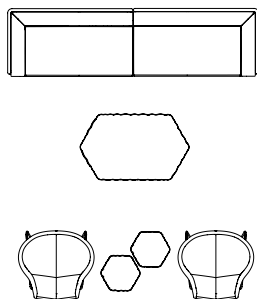

dimensions

Point Origin Lounge Chair
(PNOC P1A / PNOC W1A)

Point Origin Two Seat Settee with Two Arms
(PNOSP2A / PNOSW2A)

Point Origin Two Seat Settee with One Arm, Left/Right
(PNOSP2L / PNOSW2L)
(PNOSP2R / PNOSW2R)

Point Origin Three Seat Settee with Two Arms
(PNOSP3A / PNOSW3A)

Point Origin Three Seat Sofa with One Arm, Left/Right
(PNOSP3L / PNOSW3L)
(PNOSP3R / PNOSW3R)

point origin

planning

Point Origin features simple lines with discreet design gestures. Sofas can be used individually or group a two-arm settee or sofa together with single-arm version to create L-shaped arrangements. Combine two single-arm settees or sofas together to create a long run. Despite the simple appearance, the furniture is exceptionally comfortable. Origin features sturdy welded aluminum frames paired with thick foam cushions, available in a wide range of textiles.