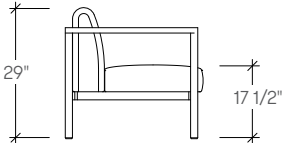

dimensions

Point Origin Lounge Chair
(PNOC P1A / PNOC W1A)

Point Origin Two Seat Settee with Two Arms
(PNOSP2A / PNOSW2A)

Point Origin Two Seat Settee with One Arm, Left/Right
(PNOSP2L / PNOSW2L)
(PNOSP2R / PNOSW2R)