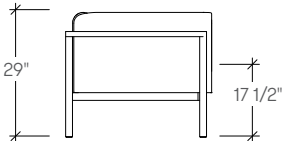

Point Origin Three Seat Settee with Two Arms
(PNOSP3A / PNOSW3A)