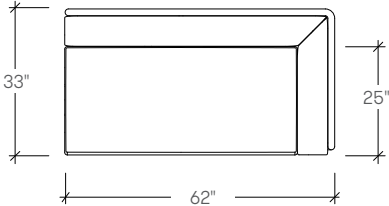

dimensions

Point Origin Lounge Chair
(PNOC P1A / PNOC W1A)

Point Origin Two Seat Settee with Two Arms
(PNOSP2A / PNOSW2A)

Point Origin Two Seat Settee with One Arm, Left/Right
(PNOSP2L / PNOSW2L)
(PNOSP2R / PNOSW2R)