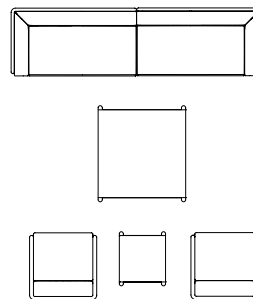

dimensions

Point Origin Lounge Chair
(PNOC P1A / PNOC W1A)

Point Origin Two Seat Settee with Two Arms
(PNOSP2A / PNOSW2A)

Point Origin Two Seat Settee with One Arm, Left/Right
(PNOSP2L / PNOSW2L)
(PNOSP2R / PNOSW2R)

Point Origin Three Seat Settee with Two Arms
(PNOSP3A / PNOSW3A)

Point Origin Three Seat Sofa with One Arm, Left/Right
(PNOSP3L / PNOSW3L)
(PNOSP3R / PNOSW3R)

point origin

planning

Point Origin features simple lines with discreet design gestures. Sofas can be used individually or group a two-arm settee or sofa together with single-arm version to create L-shaped arrangements. Combine two single-arm settees or sofas together to create a long run. Despite the simple appearance, the furniture is exceptionally comfortable. Origin features sturdy welded aluminum frames paired with thick foam cushions, available in a wide range of textiles.