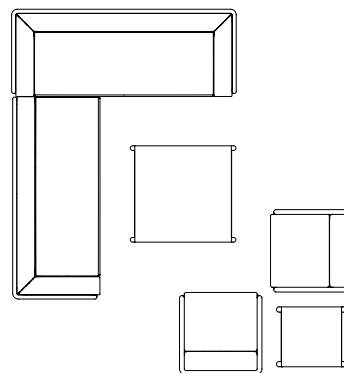

dimensions

Point Origin Lounge Chair
(PNOC P1A / PNOC W1A)

Point Origin Two Seat Settee with Two Arms
(PNOSP2A / PNOSW2A)

Point Origin Two Seat Settee with One Arm, Left/Right
(PNOSP2L / PNOSW2L)
(PNOSP2R / PNOSW2R)

Point Origin Three Seat Settee with Two Arms
(PNOSP3A / PNOSW3A)

Point Origin Three Seat Sofa with One Arm, Left/Right
(PNOSP3L / PNOSW3L)
(PNOSP3R / PNOSW3R)

point origin

planning

Point Origin features simple lines with discreet design gestures. Sofas can be used individually or group a two-arm settee or sofa together with single-arm version to create L-shaped arrangements. Combine two single-arm settees or sofas together to create a long run. Despite the simple appearance, the furniture is exceptionally comfortable. Origin features sturdy welded aluminum frames paired with thick foam cushions, available in a wide range of textiles.