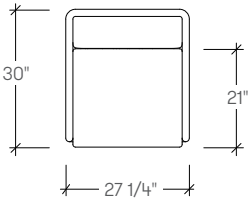

dimensions

Point Origin Lounge Chair
(PNOC P1A / PNOC W1A)

Point Origin Two Seat Settee with Two Arms
(PNOSP2A / PNOSW2A)

Point Origin Two Seat Settee with One Arm, Left/Right
(PNOSP2L / PNOSW2L)
(PNOSP2R / PNOSW2R)