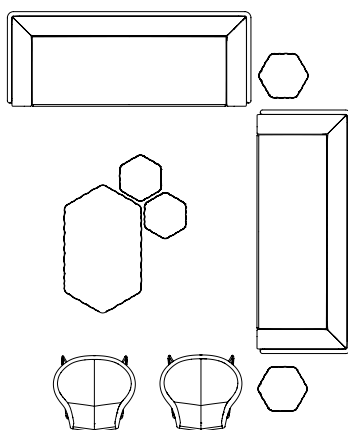

dimensions

Point Origin Lounge Chair
(PNOC P1A / PNOC W1A)

Point Origin Two Seat Settee with Two Arms
(PNOSP2A / PNOSW2A)

Point Origin Two Seat Settee with One Arm, Left/Right
(PNOSP2L / PNOSW2L)
(PNOSP2R / PNOSW2R)

Point Origin Three Seat Settee with Two Arms
(PNOSP3A / PNOSW3A)

Point Origin Three Seat Sofa with One Arm, Left/Right
(PNOSP3L / PNOSW3L)
(PNOSP3R / PNOSW3R)

point origin

planning

Point Origin features simple lines with discreet design gestures. Sofas can be used individually or group a two-arm settee or sofa together with single-arm version to create L-shaped arrangements. Combine two single-arm settees or sofas together to create a long run. Despite the simple appearance, the furniture is exceptionally comfortable. Origin features sturdy welded aluminum frames paired with thick foam cushions, available in a wide range of textiles.