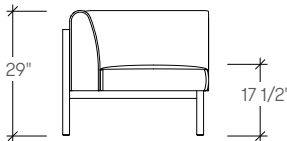

dimensions

Point Origin Lounge Chair
(PNOC P1A / PNOC W1A)

Point Origin Two Seat Settee with Two Arms
(PNOSP2A / PNOSW2A)

Point Origin Two Seat Settee with One Arm, Left/Right
(PNOSP2L / PNOSW2L)
(PNOSP2R / PNOSW2R)

Point Origin Three Seat Settee with Two Arms
(PNOSP3A / PNOSW3A)

Point Origin Three Seat Sofa with One Arm, Left/Right
(PNOSP3L / PNOSW3L)
(PNOSP3R / PNOSW3R)

point origin

planning

Point Origin features simple lines with discreet design gestures. Sofas can be used individually or group a two-arm settee or sofa together with single-arm version to create L-shaped arrangements. Combine two single-arm settees or sofas together to create a long run. Despite the simple appearance, the furniture is exceptionally comfortable. Origin features sturdy welded aluminum frames paired with thick foam cushions, available in a wide range of textiles.