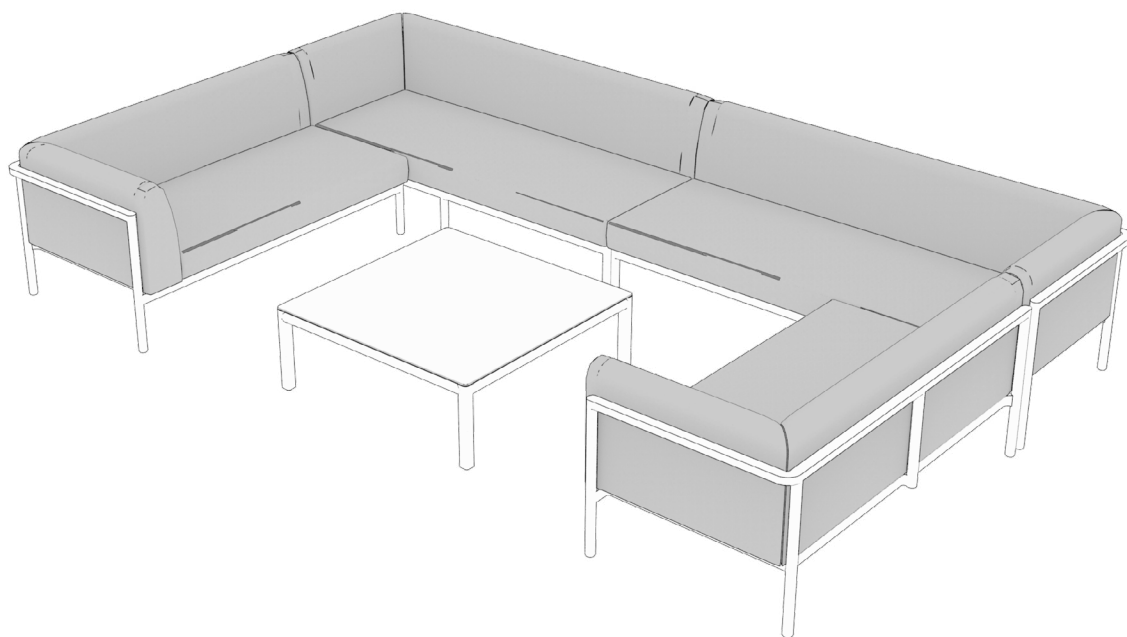

point origin

features

Simple and straightforward, Point Origin is a collection of lounge seating and occasional tables designed for casual indoor use and specified for outdoor durability. Offered through a partnership with Point Outdoor in Alicante, Spain, and created by designer Mario Ruiz, the collection includes lounge chairs and two—or three-seat sofas with matching occasional tables.

Featuring simple lines with discreet design gestures, Origin sofas can be used individually or grouped together with single-arm sofas to create larger configurations or L-shaped arrangements. Despite the simple appearance, the furniture is exceptionally comfortable. Origin features sturdy welded aluminum frames paired with thick foam cushions, available in a wide range of textiles.

dimensions

Point Origin Lounge Chair
(PNOC P1A / PNOC W1A)

Point Origin Two Seat Settee with Two Arms
(PNOSP2A / PNOSW2A)

Point Origin Two Seat Settee with One Arm, Left/Right
(PNOSP2L / PNOSW2L)
(PNOSP2R / PNOSW2R)

Point Origin Three Seat Settee with Two Arms
(PNOSP3A / PNOSW3A)

Point Origin Three Seat Sofa with One Arm, Left/Right
(PNOSP3L / PNOSW3L)
(PNOSP3R / PNOSW3R)

point origin

planning

Point Origin features simple lines with discreet design gestures. Sofas can be used individually or group a two-arm settee or sofa together with single-arm version to create L-shaped arrangements. Combine two single-arm settees or sofas together to create a long run. Despite the simple appearance, the furniture is exceptionally comfortable. Origin features sturdy welded aluminum frames paired with thick foam cushions, available in a wide range of textiles.