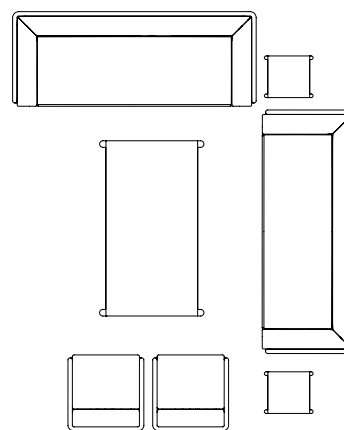

dimensions

Point Origin Lounge Chair
(PNOC P1A / PNOC W1A)

Point Origin Two Seat Settee with Two Arms
(PNOSP2A / PNOSW2A)

Point Origin Two Seat Settee with One Arm, Left/Right
(PNOSP2L / PNOSW2L)
(PNOSP2R / PNOSW2R)

Point Origin Three Seat Settee with Two Arms
(PNOSP3A / PNOSW3A)

Point Origin Three Seat Sofa with One Arm, Left/Right
(PNOSP3L / PNOSW3L)
(PNOSP3R / PNOSW3R)

point origin

planning

Point Origin features simple lines with discreet design gestures. Sofas can be used individually or group a two-arm settee or sofa together with single-arm version to create L-shaped arrangements. Combine two single-arm settees or sofas together to create a long run. Despite the simple appearance, the furniture is exceptionally comfortable. Origin features sturdy welded aluminum frames paired with thick foam cushions, available in a wide range of textiles.