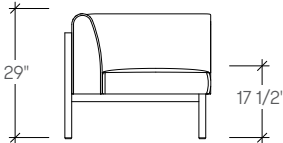

dimensions

Point Origin Lounge Chair
(PNOC P1A / PNOC W1A)

Point Origin Two Seat Settee with Two Arms
(PNOSP2A / PNOSW2A)

Point Origin Two Seat Settee with One Arm, Left/Right
(PNOSP2L / PNOSW2L)
(PNOSP2R / PNOSW2R)

Point Origin Three Seat Settee with Two Arms
(PNOSP3A / PNOSW3A)

Point Origin Three Seat Sofa with One Arm, Left/Right
(PNOSP3L / PNOSW3L)
(PNOSP3R / PNOSW3R)

point origin

planning

Point Origin features simple lines with discreet design gestures. Sofas can be used individually or group a two-arm settee or sofa together with single-arm version to create L-shaped arrangements. Combine two single-arm settees or sofas together to create a long run. Despite the simple appearance, the furniture is exceptionally comfortable. Origin features sturdy welded aluminum frames paired with thick foam cushions, available in a wide range of textiles.