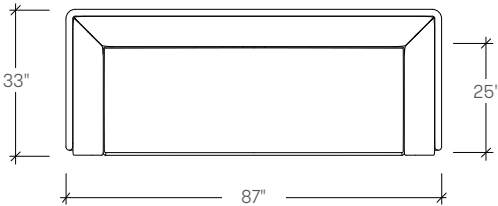

dimensions

Point Origin Lounge Chair
(PNOC P1A / PNOC W1A)

Point Origin Two Seat Settee with Two Arms
(PNOSP2A / PNOSW2A)

Point Origin Two Seat Settee with One Arm, Left/Right
(PNOSP2L / PNOSW2L)
(PNOSP2R / PNOSW2R)

Point Origin Three Seat Settee with Two Arms
(PNOSP3A / PNOSW3A)

Point Origin Three Seat Sofa with One Arm, Left/Right
(PNOSP3L / PNOSW3L)
(PNOSP3R / PNOSW3R)

point origin

planning

Point Origin features simple lines with discreet design gestures. Sofas can be used individually or group a two-arm settee or sofa together with single-arm version to create L-shaped arrangements. Combine two single-arm settees or sofas together to create a long run. Despite the simple appearance, the furniture is exceptionally comfortable. Origin features sturdy welded aluminum frames paired with thick foam cushions, available in a wide range of textiles.