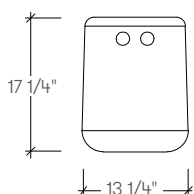

Modus Bob Cork Stool
[SMBOB]