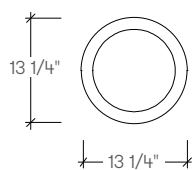

dimensions

Modus Bob Cork Stool
[SMBOB]

modus bob

planning

Modus Bob features a curved base with concave seat, and iconic holes that make it easy to move while adding a distinctive design element. Eco-friendly and functional, Modus Bob is an ideal solution for temporary guest seating applications or as a side table. Constructed entirely of cork, Modus Bob is lightweight with a natural cork finish and adds personality to any environment.