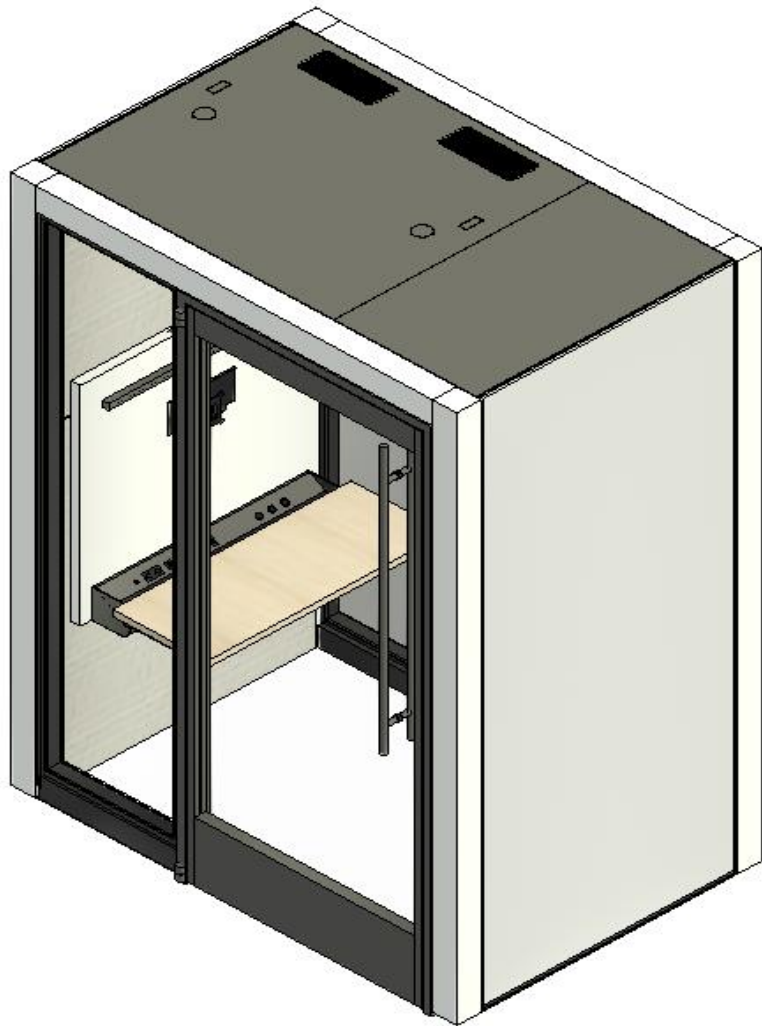

architectural walls products AI healthcare new product

- Components
 - Solid hinged and glass pivot doors
 - Horizontal and vertical power data module
 - Frames
 - Fascia
 - Gaskets
 - Equipment rail & accessories

architectural walls products pod update

- Tek Work is a new product added to POD. It has height-adjustable worksurface option and multiple lighting option.

architectural walls products altos & optos update

- Altos design improvements
 - Redesign solid door with glass insert
 - updated power cube, high capacity
- Optos design improvements
 - Redesign solid door with glass insert
 - 12mm Clerestory Two Way Connection