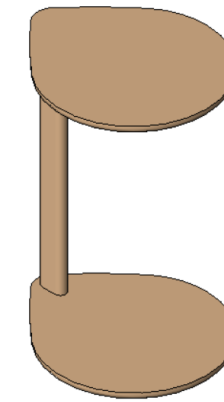

I want them!

[September 2023 Content Update Download](#)

[Teknion's Revit Resources link](#)

[Teknion Material Library](#)

[Teknion Texture Images](#)