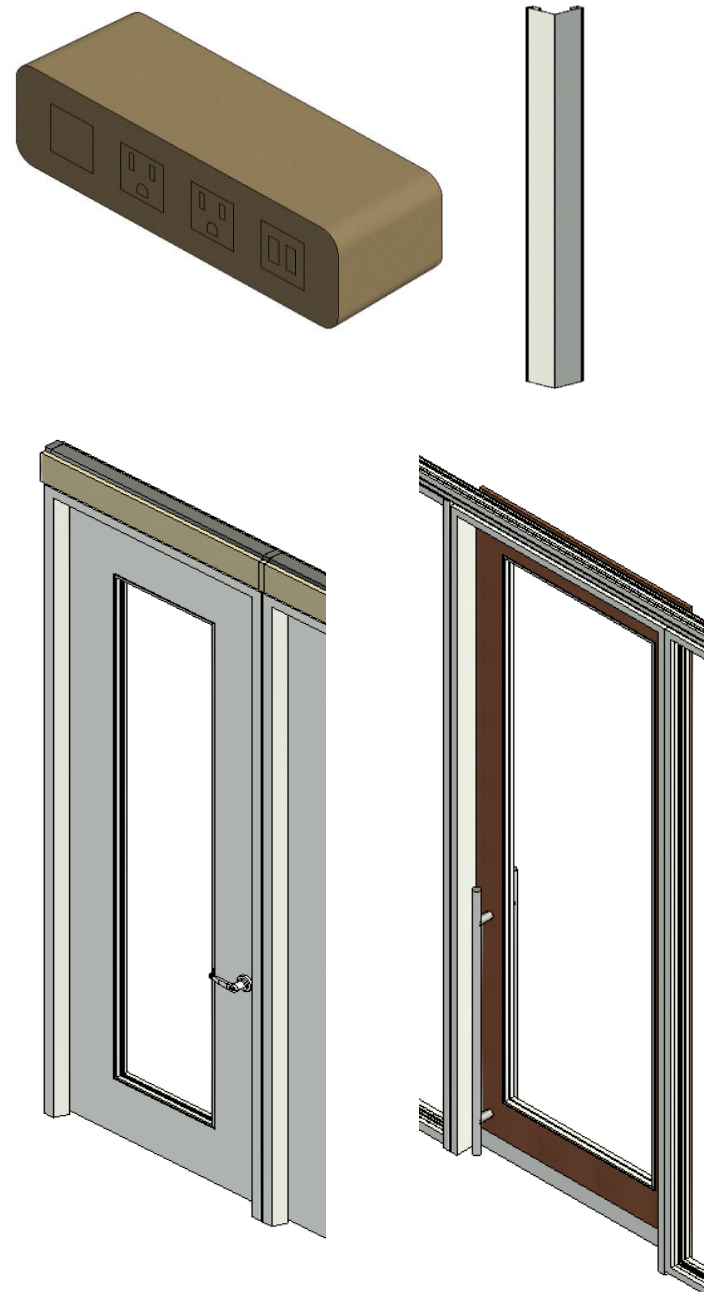

architectural walls products AI healthcare new product

- Components
 - Solid hinged and glass pivot doors
 - Horizontal and vertical power data module
 - Frames
 - Fascia
 - Gaskets
 - Equipment rail & accessories

Stuudiotk updates

- Artofort compass task table
- New paint added to cover lounge

I want them!

[September 2023 Content Update Download](#)

[Teknion's Revit Resources link](#)

[Teknion Material Library](#)

[Teknion Texture Images](#)

architectural walls products pod update

- Tek Work is a new product added to POD. It has height-adjustable worksurface option and multiple lighting option.

architectural walls products altos & optos update

- Altos design improvements
 - Redesign solid door with glass insert
 - updated power cube, high capacity
- Optos design improvements
 - Redesign solid door with glass insert
 - 12mm Clerestory Two Way Connection