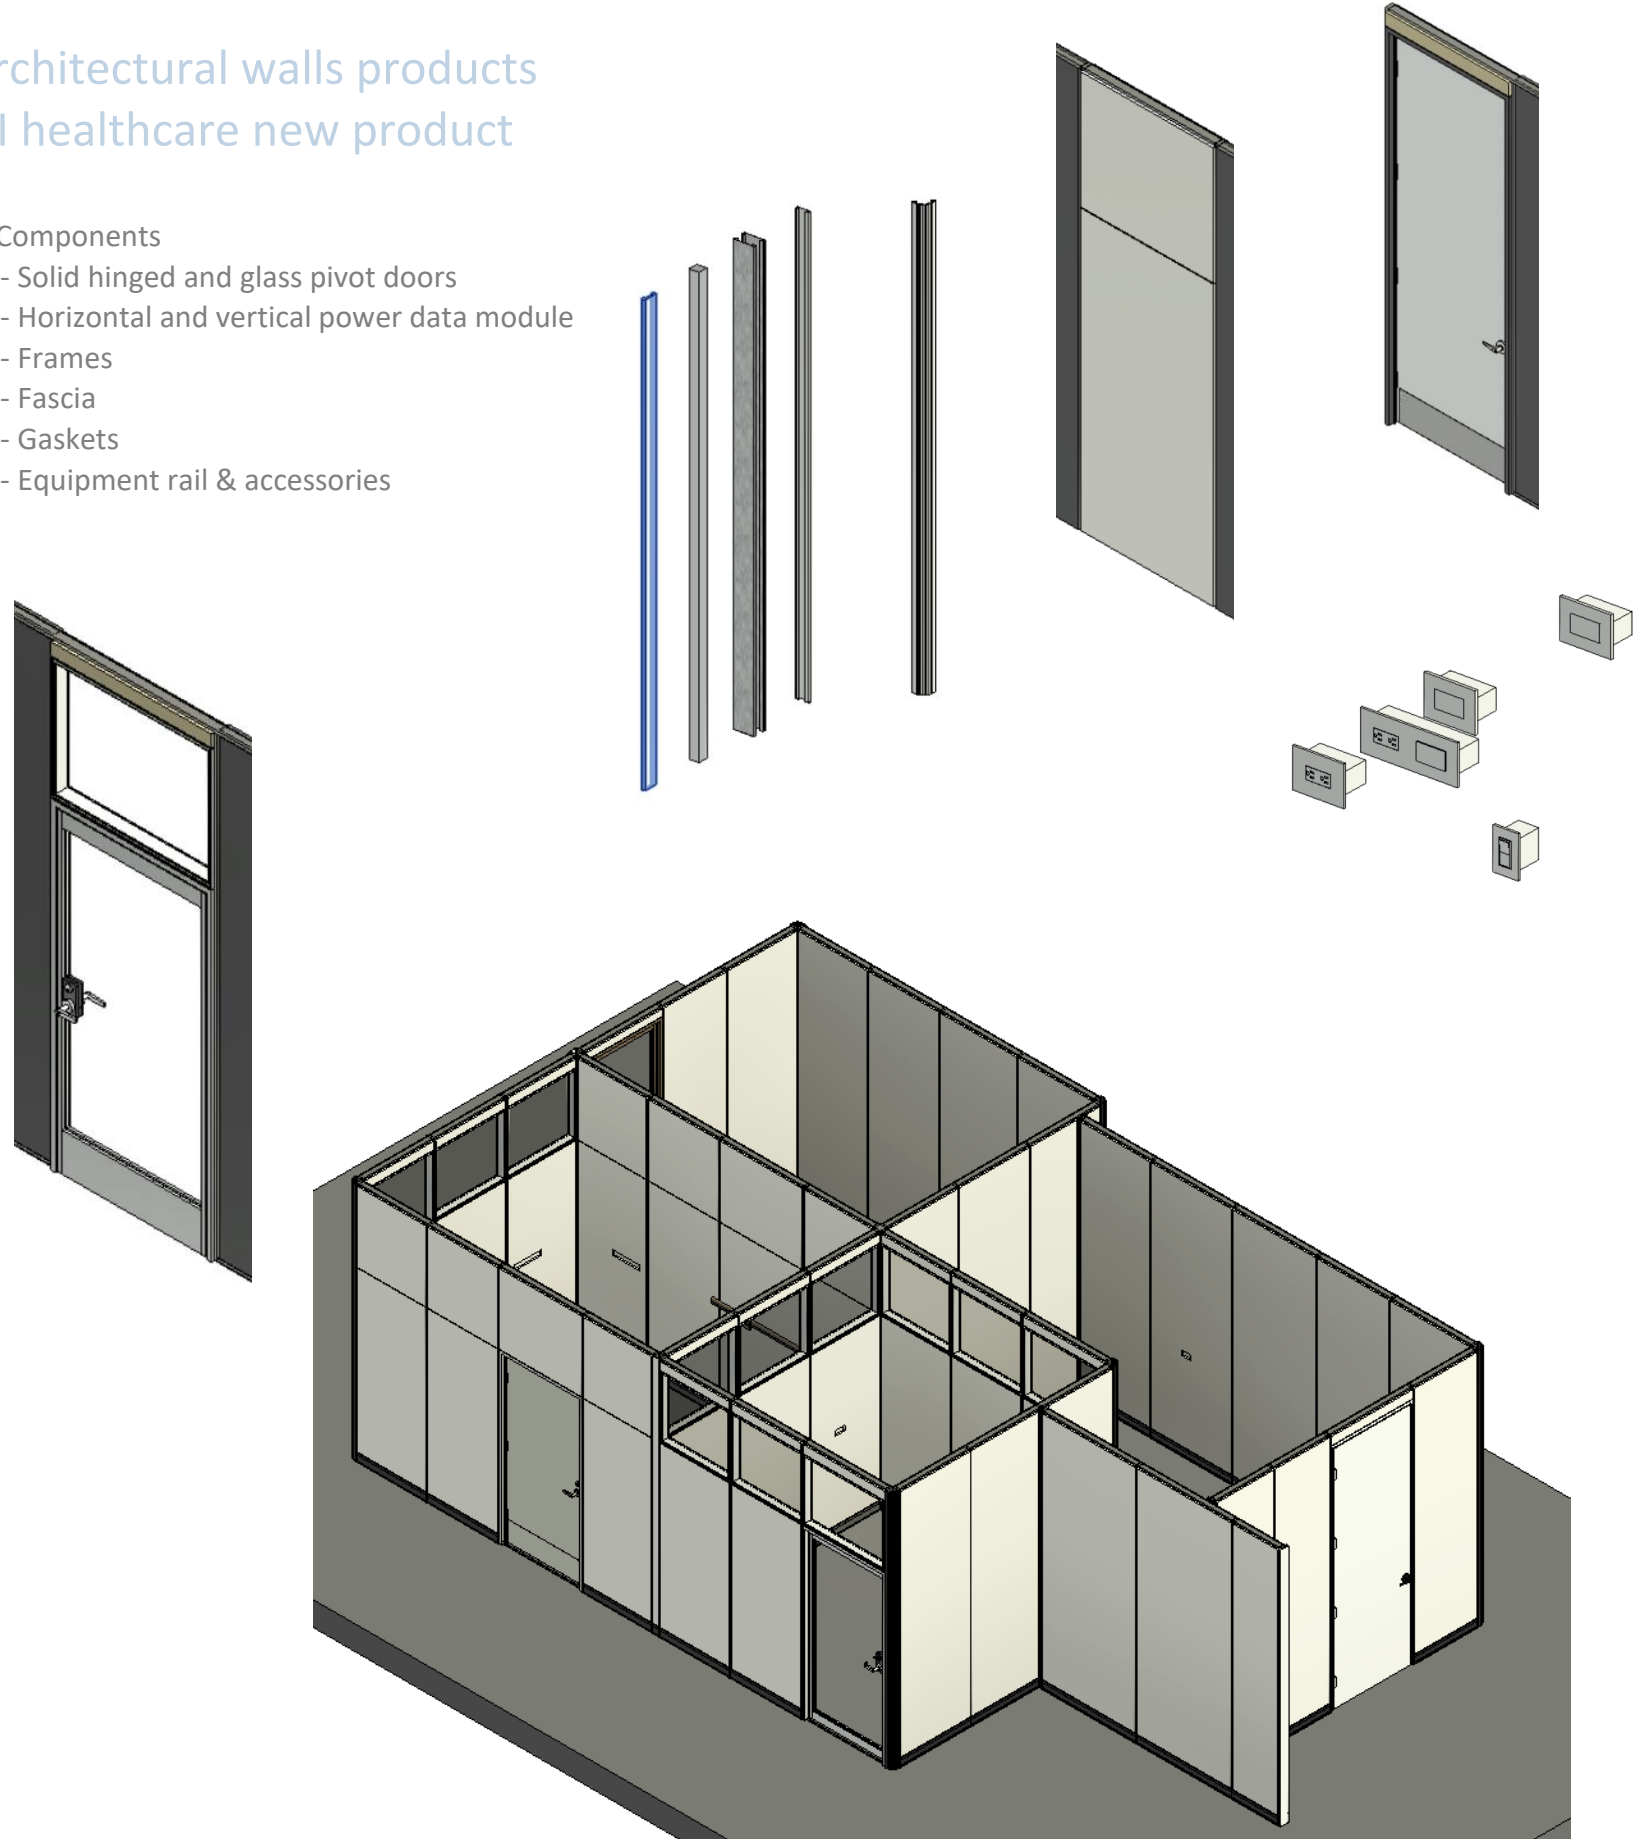

architectural walls products AI healthcare new product

- Components
 - Solid hinged and glass pivot doors
 - Horizontal and vertical power data module
 - Frames
 - Fascia
 - Gaskets
 - Equipment rail & accessories

architectural walls products pod update

- Tek Work is a new product added to POD. It has height-adjustable worksurface option and multiple lighting option.

architectural walls products altos & optos update

- Altos design improvements
 - Redesign solid door with glass insert
 - updated power cube, high capacity
- Optos design improvements
 - Redesign solid door with glass insert
 - 12mm Clerestory Two Way Connection

architectural walls products arch complements update

- Backpainted glass markerboard available in landscape and portrait design with various size, colours and frame options. Add on to Altos, Tek Room and Drywall.