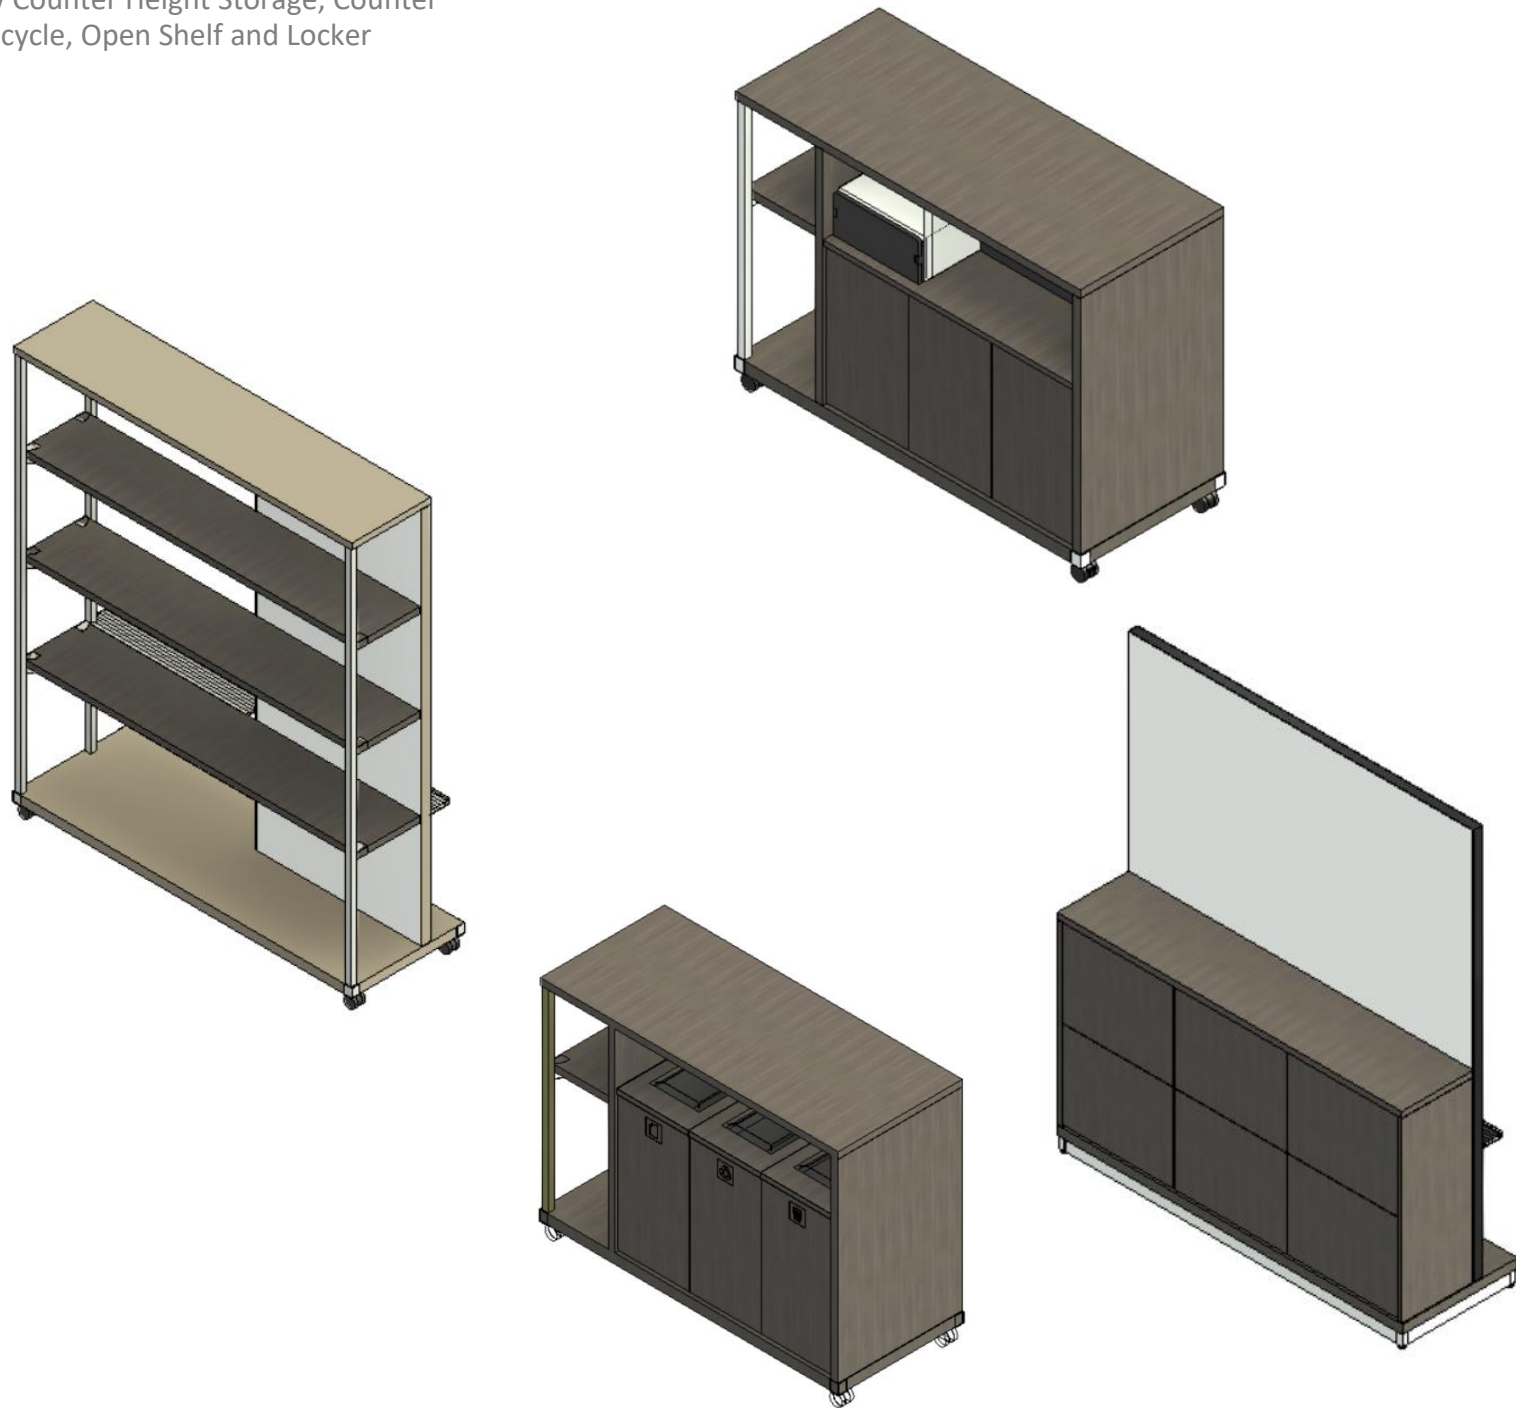

architectural walls products AI healthcare new product

- Components
 - Solid hinged and glass pivot doors
 - Horizontal and vertical power data module
 - Frames
 - Fascia
 - Gaskets
 - Equipment rail & accessories

architectural walls products pod update

- Tek Work is a new product added to POD. It has height-adjustable worksurface option and multiple lighting option.

architectural walls products altos & optos update

architectural walls products arch complements update

- Backpainted glass markerboard available in landscape and portrait design with various size, colours and frame options. Add on to Altos, Tek Room and Drywall.

I want them!

[September 2023 Content Update Download](#)

[Teknion's Revit Resources link](#)

[Teknion Material Library](#)

[Teknion Texture Images](#)

Kiosk new revit symbols

Kiosk new Counter Height Storage, Counter Height Recycle, Open Shelf and Locker Kiosks.