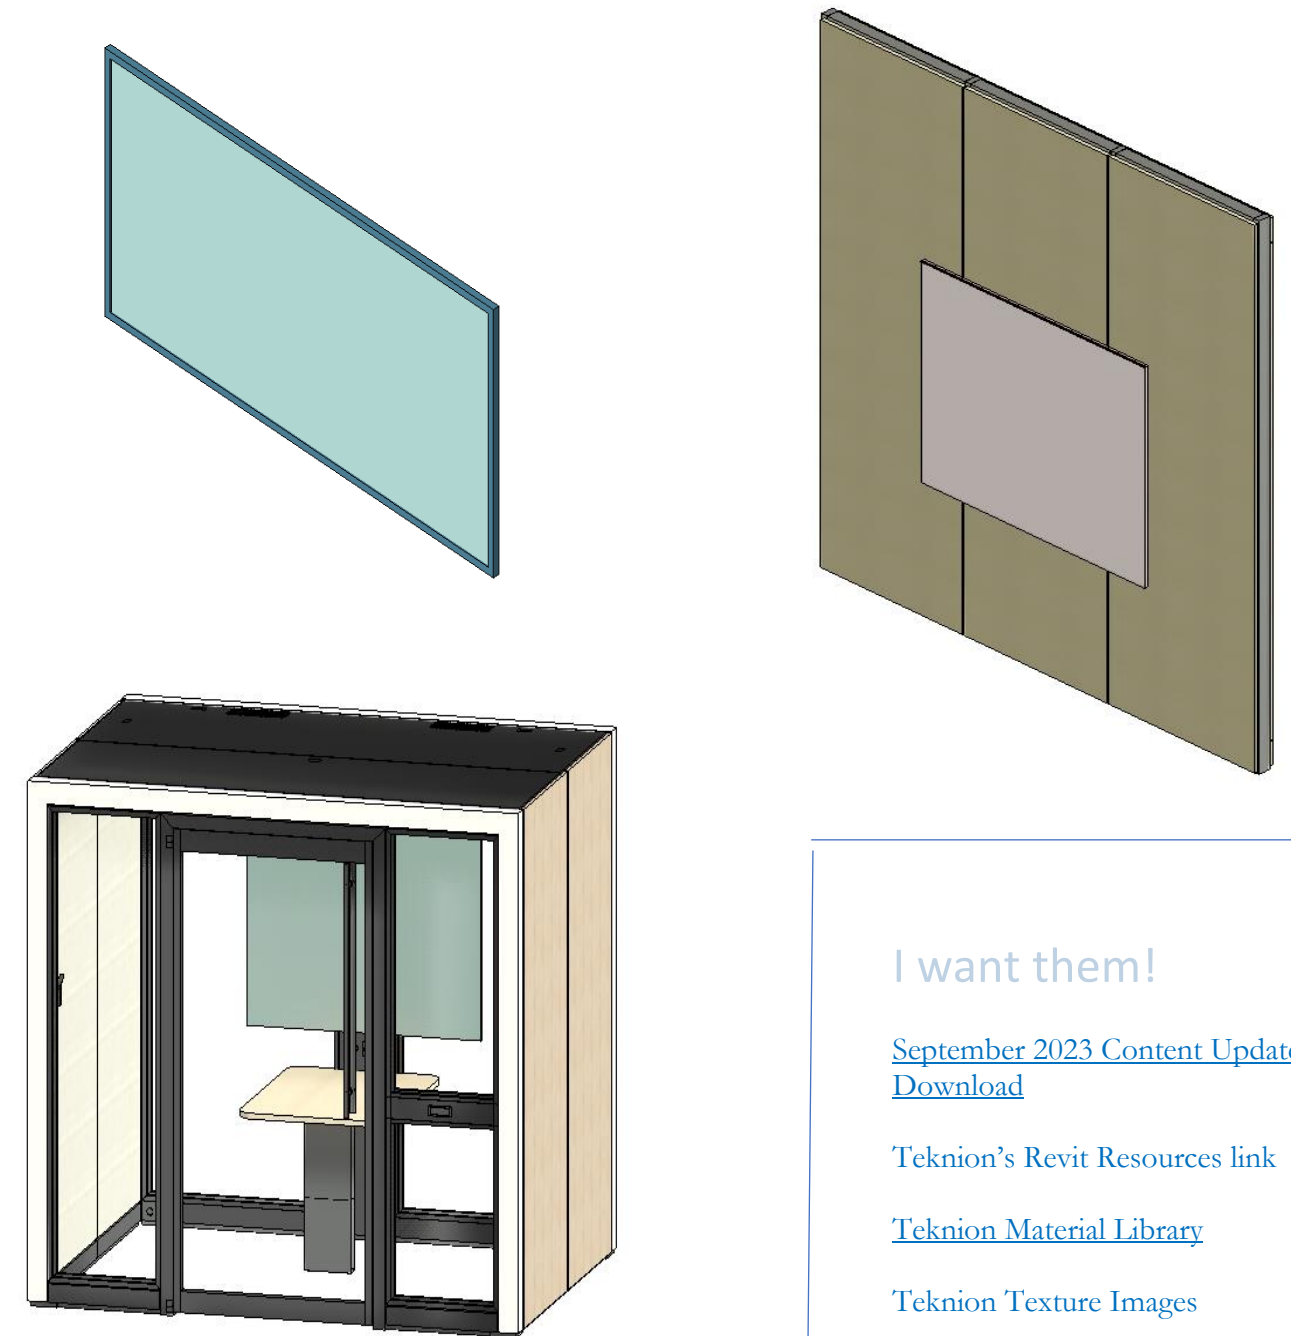

architectural walls products AI healthcare new product

- Components
 - Solid hinged and glass pivot doors
 - Horizontal and vertical power data module
 - Frames
 - Fascia
 - Gaskets
 - Equipment rail & accessories

architectural walls products pod update

- Tek Work is a new product added to POD. It has height-adjustable worksurface option and multiple lighting option.

architectural walls products altos & optos update

- Altos design improvements
 - Redesign solid door with glass insert
 - updated power cube, high capacity
- Optos design improvements
 - Redesign solid door with glass insert
 - 12mm Clerestory Two Way Connection

architectural walls products arch complements update

- Backpainted glass markerboard available in landscape and portrait design with various size, colours and frame options. Add on to Altos, Tek Room and Drywall.