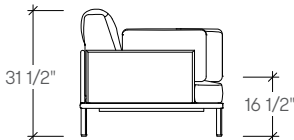

dimensions

Point Long Island
Lounge Chair
(PNLCP1A / PNLCW1A)

Point Long Island Two Seat
Settee
(PNLSP2A / PNLSW2A)

Point Long Island Three
Seat Sofa
(PNLSP3A / PNLSW3A)

Point Long Island
Corner Chair Sectional
(PNLLP1C / PNLLW1C)