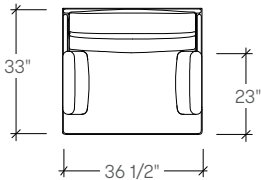

dimensions

Point Long Island
Lounge Chair
(PNLCP1A / PNLCW1A)

Point Long Island Two Seat
Settee
(PNLSP2A / PNLSW2A)

Point Long Island Three
Seat Sofa
(PNLSP3A / PNLSW3A)

Point Long Island
Corner Chair Sectional
(PNLLP1C / PNLLW1C)