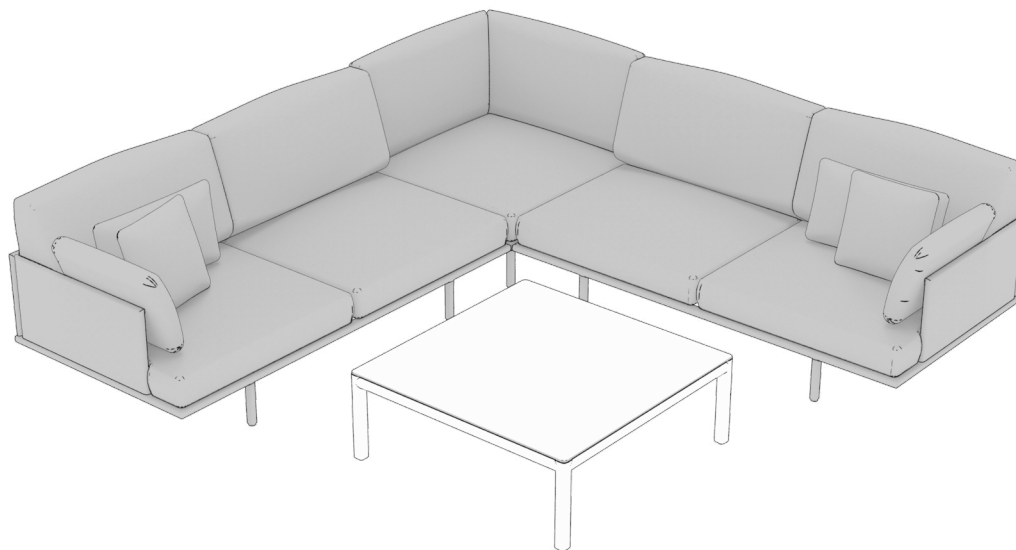

point long island

features

A modern classic, Point Long Island's silhouette features straight shapes with thin lines that define this modular lounge seating collection. Offered through a partnership with Point Outdoor in Alicante, Spain, Long Island is designed by Christophe Pillet and a timeless classic you will never suspect can be used outdoors. Pillet's goal was to "make it as desirable and as well finished as a piece of indoor furniture with a similarly detailed design."

Eminently versatile, Point Long Island adds a universal elegance to any indoor or outdoor lounge environment. Featuring a lounge chair, settee, sofa, and sectional components, Long Island's deep seating and thick cushions encourages a relaxed mood that offer comfort and support. The frame and seating cushions can be upholstered in contrasting textiles that will take on additional personality over time as they develop comfort wrinkles.

dimensions

Point Long Island
Lounge Chair
(PNLCP1A / PNLCW1A)

Point Long Island Two Seat
Settee
(PNLSP2A / PNLSW2A)

Point Long Island Three
Seat Sofa
(PNLSP3A / PNLSW3A)

Point Long Island
Corner Chair Sectional
(PNLLP1C / PNLLW1C)

point long island

planning

Point Long Island is eminently versatile and includes a lounge chair, settee, sofa, and sectional components that configure for long runs and L shaped configurations. Long Island deep seating encourages a relaxed mood and thick cushions that offer comfort and support. The frame and seating cushions can be upholstered in contrasting textiles and will take on additional personality over time as they develop comfort wrinkles. Thin occasional tables round out the functionality of this line.