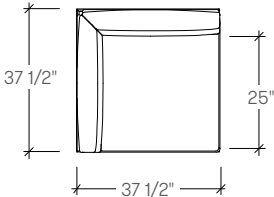

dimensions

Point Long Island
Lounge Chair
(PNLCP1A / PNLCW1A)

Point Long Island Two Seat
Settee
(PNLSP2A / PNLSW2A)

Point Long Island Three
Seat Sofa
(PNLSP3A / PNLSW3A)

Point Long Island
Corner Chair Sectional
(PNLLP1C / PNLLW1C)

Point Long Island Two Seat
Sectional with One Arm,
Left or Right Facing
(PNLLP2L / PNLLW2L)
(PNLLP2R / PNLLW2R)

Point Long Island Three
Seat Sectional with One
Arm, Left or Right Facing
(PNLLP3L / PNLLW3L)
(PNLLP3R / PNLLW3R)