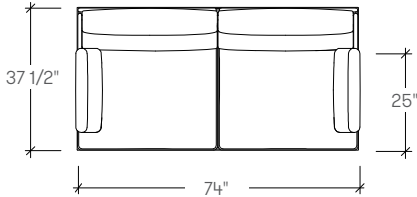

dimensions

Point Long Island
Lounge Chair
(PNLCP1A / PNLCW1A)

Point Long Island Two Seat
Settee
(PNLSP2A / PNLSW2A)

Point Long Island Three
Seat Sofa
(PNLSP3A / PNLSW3A)

Point Long Island
Corner Chair Sectional
(PNLLP1C / PNLLW1C)