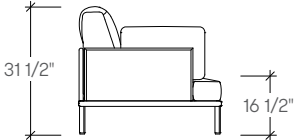

dimensions

Point Long Island
Lounge Chair
(PNLCP1A / PNLCW1A)

Point Long Island Two Seat
Settee
(PNLSP2A / PNLSW2A)

Point Long Island Three
Seat Sofa
(PNLSP3A / PNLSW3A)

Point Long Island
Corner Chair Sectional
(PNLLP1C / PNLLW1C)

Point Long Island Two Seat
Sectional with One Arm,
Left or Right Facing
(PNLLP2L / PNLLW2L)
(PNLLP2R / PNLLW2R)

Point Long Island Three
Seat Sectional with One
Arm, Left or Right Facing
(PNLLP3L / PNLLW3L)
(PNLLP3R / PNLLW3R)