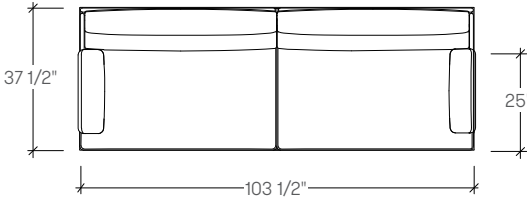

dimensions

Point Long Island
Lounge Chair
(PNLCP1A / PNLCW1A)

Point Long Island Two Seat
Settee
(PNLSP2A / PNLSW2A)

Point Long Island Three
Seat Sofa
(PNLSP3A / PNLSW3A)

Point Long Island
Corner Chair Sectional
(PNLLP1C / PNLLW1C)