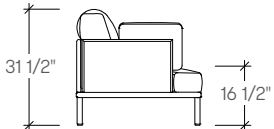

dimensions

Point Long Island
Lounge Chair
(PNLCP1A / PNLCW1A)

Point Long Island Two Seat
Settee
(PNLSP2A / PNLSW2A)

Point Long Island Three
Seat Sofa
(PNLSP3A / PNLSW3A)

Point Long Island
Corner Chair Sectional
(PNLLP1C / PNLLW1C)