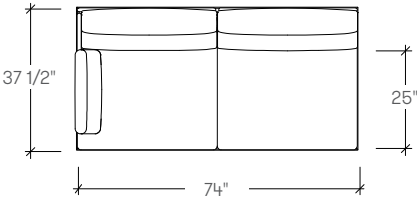

dimensions

Point Long Island
Lounge Chair
(PNLCP1A / PNLCW1A)

Point Long Island Two Seat
Settee
(PNLSP2A / PNLSW2A)

Point Long Island Three
Seat Sofa
(PNLSP3A / PNLSW3A)

Point Long Island
Corner Chair Sectional
(PNLLP1C / PNLLW1C)

Point Long Island Two Seat
Sectional with One Arm,
Left or Right Facing
(PNLLP2L / PNLLW2L)
(PNLLP2R / PNLLW2R)

Point Long Island Three
Seat Sectional with One
Arm, Left or Right Facing
(PNLLP3L / PNLLW3L)
(PNLLP3R / PNLLW3R)