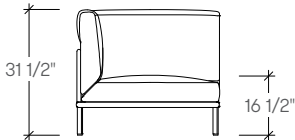

dimensions

Point Long Island
Lounge Chair
(PNLCP1A / PNLCW1A)

Point Long Island Two Seat
Settee
(PNLSP2A / PNLSW2A)

Point Long Island Three
Seat Sofa
(PNLSP3A / PNLSW3A)

Point Long Island
Corner Chair Sectional
(PNLLP1C / PNLLW1C)

Point Long Island Two Seat
Sectional with One Arm,
Left or Right Facing
(PNLLP2L / PNLLW2L)
(PNLLP2R / PNLLW2R)

Point Long Island Three
Seat Sectional with One
Arm, Left or Right Facing
(PNLLP3L / PNLLW3L)
(PNLLP3R / PNLLW3R)