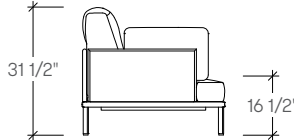

dimensions

Point Long Island
Lounge Chair
(PNLCP1A / PNLCW1A)

Point Long Island Two Seat
Settee
(PNLSP2A / PNLSW2A)

Point Long Island Three
Seat Sofa
(PNLSP3A / PNLSW3A)

Point Long Island
Corner Chair Sectional
(PNLLP1C / PNLLW1C)

Point Long Island Two Seat
Sectional with One Arm,
Left or Right Facing
(PNLLP2L / PNLLW2L)
(PNLLP2R / PNLLW2R)

Point Long Island Three
Seat Sectional with One
Arm, Left or Right Facing
(PNLLP3L / PNLLW3L)
(PNLLP3R / PNLLW3R)