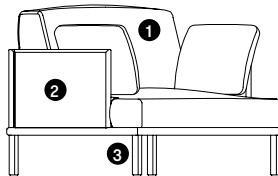

PNLCW1A (outdoor use)

- 1 Seat Upholstery Finish
  Select seat upholstery
- 2 Frame Upholstery Finish
  Select frame upholstery
- 3 Leg Finish
  Select leg paint finish

comfort wrinkles

Upholstered sections feature large and/or long panels that will take on additional personality over time as they develop comfort wrinkles from use.

specification example

Point Long Island lounge seating is available in several seating configurations for use in an indoor or an outdoor environment. Product specified for an indoor environment may not be used outdoors. Arm placement is determined by standing in front of a seat. A "Left Facing" arm is to your left when looking at the seat and to your right when sitting in the seat.

Steps involved in specifying Point Long Island	Example:
Select the model for indoor or outdoor use	PNLCW
Select the seat configuration	PNLCW1A
Select the seat cushion upholstery	PNLCW1AE523
Select the frame upholstery	PNLCW1AE523E523
Select the leg finish	PNLCW1AE523E523QG

weights

Point Long Island Lounge Chair	64 lbs
Point Long Island Two Seat Settee	115 lbs
Point Long Island Three Seat Sofa	184 lbs
Point Long Island Corner Chair Sectional	66 lbs
Point Long Island Two Seat Sectional with One Arm	110 lbs
Point Long Island Three Seat Sectional with One Arm	178 lbs