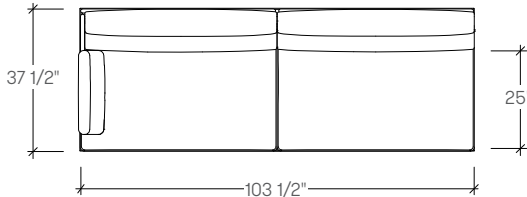

dimensions

Point Long Island
Lounge Chair
(PNLCP1A / PNLCW1A)

Point Long Island Two Seat
Settee
(PNLSP2A / PNLSW2A)

Point Long Island Three
Seat Sofa
(PNLSP3A / PNLSW3A)

Point Long Island
Corner Chair Sectional
(PNLLP1C / PNLLW1C)

Point Long Island Two Seat
Sectional with One Arm,
Left or Right Facing
(PNLLP2L / PNLLW2L)
(PNLLP2R / PNLLW2R)

Point Long Island Three
Seat Sectional with One
Arm, Left or Right Facing
(PNLLP3L / PNLLW3L)
(PNLLP3R / PNLLW3R)