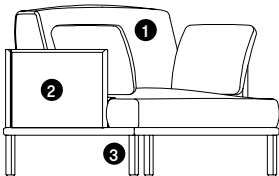

specifying point long island finishes

Point Long Island is available in a wide range of fabric combinations that allow for an expressive use of textile color and texture.

Note:

Point Long Island seating specified for use in an outdoor environment include water barrier covers and are only available in textiles approved for use in an outdoor environment. Seating specified for use in an indoor environment include outdoor textiles as an option but do not include water barriers. Indoor seating should never be used outdoors and will not be covered under the Studio TK warranty.

PNLCP1A (indoor use)

- 1 Seat Upholstery Finish
  Select seat upholstery
- 2 Frame Upholstery Finish
  Select frame upholstery
- 3 Leg Finish
  Select leg paint finish