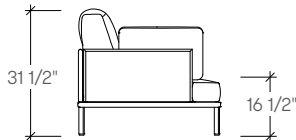

dimensions

Point Long Island
Lounge Chair
(PNLCP1A / PNLCW1A)

Point Long Island Two Seat
Settee
(PNLSP2A / PNLSW2A)

Point Long Island Three
Seat Sofa
(PNLSP3A / PNLSW3A)

Point Long Island
Corner Chair Sectional
(PNLLP1C / PNLLW1C)