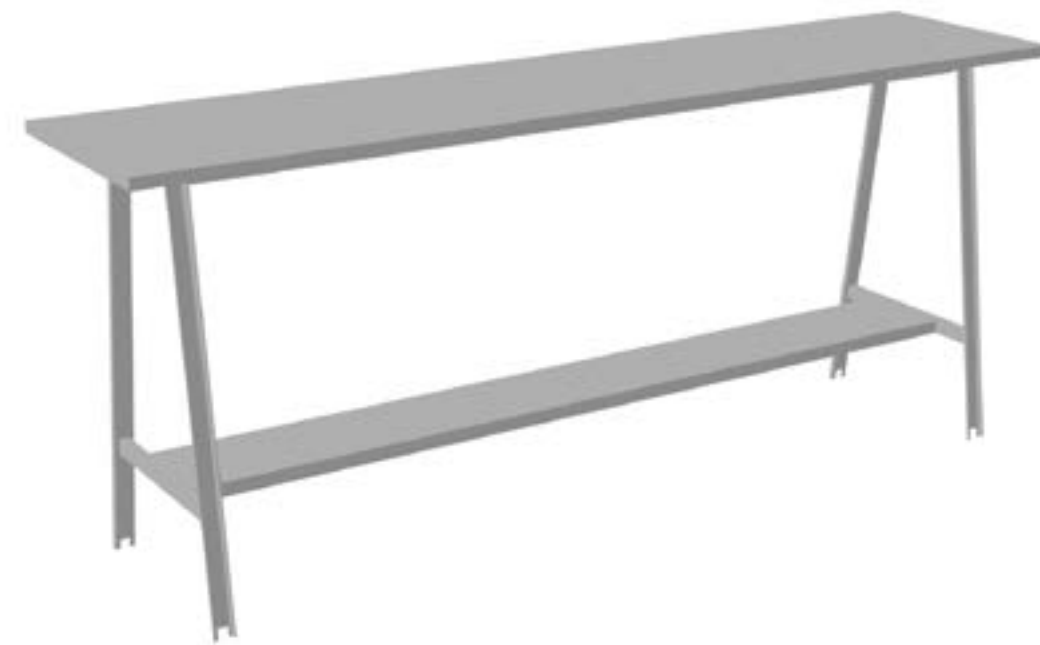

playful familiarity 01

playful familiarity 01

Routes 3-Leg Bar Stool

seating

SEAT
Plastic
Atrium White

FRAME
Painted Metal
Atrium White

Studio TK Rec Workshop Table

tables