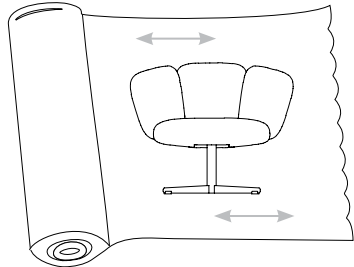

special upholstery requirements

Unique characteristics of the Braso seating line require all components be upholstered in a Railroad direction. Consideration should be given when selecting upholstery that features patterns or texture as they will present differently than other seating upholstered in the same pattern applied in an Off The Bolt direction. Please see the Technical section for additional information.