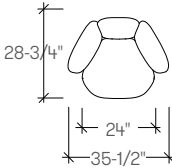

## dimensions

- Meets ANSI/BIFMA X5.4 (Four Star Swivel base only)

Braso Four Star Swivel Low Back Chair (ARX1XL)

Braso Wood Four Leg Low Back Chair (ARX1WL)

Braso Four Star Swivel High Back Chair (ARX1XH)