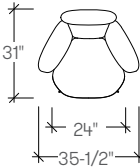

## dimensions

- Meets ANSI/BIFMA X5.4 (Four Star Swivel base only)

Braso Four Star Swivel Low Back Chair (ARX1XL)

Braso Wood Four Leg Low Back Chair (ARX1WL)

Braso Four Star Swivel High Back Chair (ARX1XH)