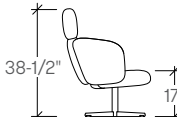

## dimensions

- Meets ANSI/BIFMA X5.4 (Four Star Swivel base only)

Braso Four Star Swivel Low Back Chair (ARX1XL)

Braso Wood Four Leg Low Back Chair (ARX1WL)

Braso Four Star Swivel High Back Chair (ARX1XH)