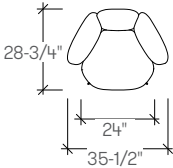

## dimensions

- Meets ANSI/BIFMA X5.4 (Four Star Swivel base only)

Braso Four Star Swivel Low Back Chair (ARX1XL)

Braso Wood Four Leg Low Back Chair (ARX1WL)

Braso Four Star Swivel High Back Chair (ARX1XH)