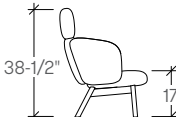

## dimensions

- Meets ANSI/BIFMA X5.4 (Four Star Swivel base only)

Braso Four Star Swivel Low Back Chair (ARX1XL)

Braso Wood Four Leg Low Back Chair (ARX1WL)

Braso Four Star Swivel High Back Chair (ARX1XH)