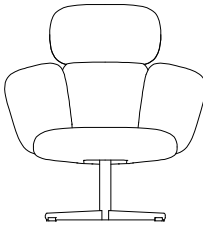

specification example

Braso is available in several configurations.