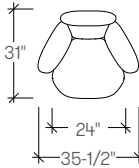

## dimensions

- Meets ANSI/BIFMA X5.4 (Four Star Swivel base only)

Braso Four Star Swivel Low Back Chair (ARX1XL)

Braso Wood Four Leg Low Back Chair (ARX1WL)

Braso Four Star Swivel High Back Chair (ARX1XH)