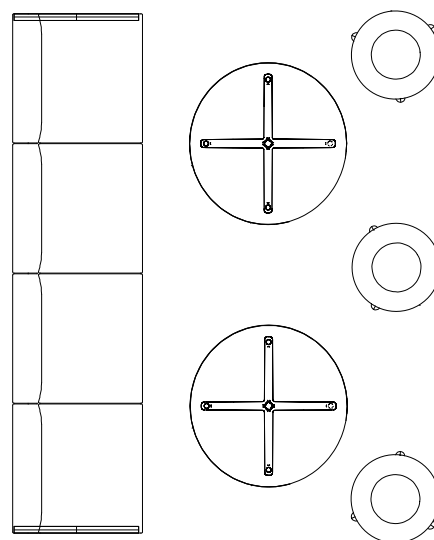

dimensions

- Designed and tested for users up to 300 lbs
- Meets ANSI/BIFMA requirements
- Metal Finishes are always Monochromatic

Trine Stool,
Bar Height
(TKCSM1/TKCSW1)

Trine Stool,
Counter Height
(TKCSM2/TKCSW2)

Trine Stool,
Dining Height
(TKCSM3/TKCSW3)

* Dining Height does not have foot ring

trine

planning

A variety of configurations can be achieved with Trine, allowing for various configurations. The following typical demonstrate the versatility that can be achieved.