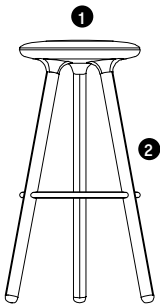

specifying trine finishes

Metal Leg
[TKCSM]

- 1 **Seat Upholstery**
  Select the seat upholstery
- 2 **Base Finish**
  Select base finish
  (Base Finish is Monochromatic)