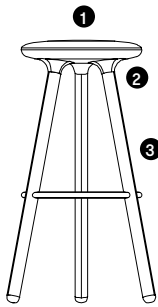

Wood Leg
[TKCSW]

- 1 **Seat Upholstery**
  Select the seat upholstery
- 2 **Metal Base Finish**
  Select base and foot ring finish
  (Base Finish is Monochromatic)
- 3 **Wood Leg Finish**
  Select wood leg finish

specification example

TKCSM1B Trine Stool, Metal Leg, Bar Height		
1	Seat Fabric Grade 3	987
2	Base Finish Fundamental Paint	0
Total:		$987

TKCSW1BNK Trine Stool, Wood Leg, Bar Height		
1	Seat Fabric Grade 3	1137
2	Base Finish Fundamental Paint	0
3	Wood Leg Finish	0
Total:		$1137

TKCSM2B Trine Stool, Metal Leg, Counter Height		
1	Seat Fabric Grade 10	1033
2	Base Finish Fashion Paint	29
Total:		$1062

TKCSW2BDV Trine Stool, Wood Leg, Counter Height		
1	Seat Fabric Grade 3	1183
2	Base Finish Fashion Paint	29
3	Wood Leg Finish	0
Total:		$1212

TKCSM3B Trine Stool, Metal Leg, Dining Height		
1	Seat Fabric Grade 17	1056
2	Base Finish Fundamental Paint	0
Total:		$1056

TKCSW3BDZ Trine Stool, Wood Leg, Dining Height		
1	Seat Fabric Grade 17	1156
2	Base Finish Fundamental Paint	0
3	Wood Leg Finish	0
Total:		$1156

COM/COL material requirement

Yardage is based on a non-patterned fabric. Additional yardage may be required for pattern repeats and the matching required. Leather yield may be affected by the quality of the COL. However, variance in the size of the hides will not affect the yield.

		[yards]	[sq. ft.]
Trine Stool	Seat	1/2	9