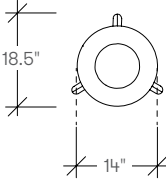

dimensions

- Designed and tested for users up to 300 lbs
- Meets ANSI/BIFMA requirements
- Metal Finishes are always Monochromatic

Trine Stool,
Bar Height
(TKCSM1/TKCSW1)

Trine Stool,
Counter Height
(TKCSM2/TKCSW2)

Trine Stool,
Dining Height
(TKCSM3/TKCSW3)

* Dining Height does not have foot ring

trine

planning

A variety of configurations can be achieved with Trine, allowing for various configurations. The following typical demonstrate the versatility that can be achieved.