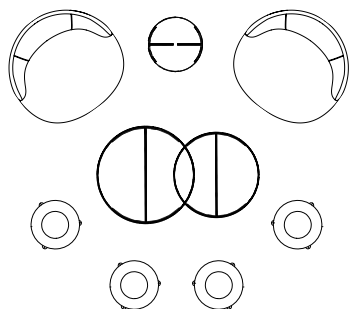

dimensions

- Designed and tested for users up to 300 lbs
- Meets ANSI/BIFMA requirements
- Metal Finishes are always Monochromatic

Trine Stool,
Bar Height
(TKCSM1/TKCSW1)

Trine Stool,
Counter Height
(TKCSM2/TKCSW2)

Trine Stool,
Dining Height
(TKCSM3/TKCSW3)

* Dining Height does not have foot ring

trine

planning

A variety of configurations can be achieved with Trine, allowing for various configurations. The following typical demonstrate the versatility that can be achieved.