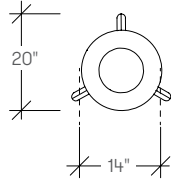

dimensions

- Designed and tested for users up to 300 lbs
- Meets ANSI/BIFMA requirements
- Metal Finishes are always Monochromatic

Trine Stool,
Bar Height
(TKCSM1/TKCSW1)

Trine Stool,
Counter Height
(TKCSM2/TKCSW2)

Trine Stool,
Dining Height
(TKCSM3/TKCSW3)

* Dining Height does not have foot ring

trine

planning

A variety of configurations can be achieved with Trine, allowing for various configurations. The following typical demonstrate the versatility that can be achieved.