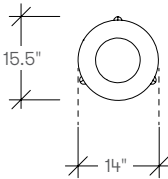

dimensions

- Designed and tested for users up to 300 lbs
- Meets ANSI/BIFMA requirements
- Metal Finishes are always Monochromatic

Trine Stool,
Bar Height
(TKCSM1/TKCSW1)

Trine Stool,
Counter Height
(TKCSM2/TKCSW2)