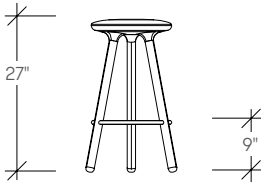

trine

features

The Trine Stool, designed by eStudi Manel Molina, was inspired by the classic and iconic three-legged milking stools used on farms in Spain. Manel combined his experiences of growing up on a farm and his artisanal background to create an alluring stool that is as simple as it is complex. Trine takes fabric, metal, and wood to produce a breathtaking design where a unique metal base and footrest seamlessly intertwine with metal or wooden legs. Trine's three sizes, a dining height, a bar height, and a counter height, combined with Studio TK's multiple textiles, wood finishes, and powder coating options, bring flair to all residential, hospitality, and workplace applications.

dimensions

- Designed and tested for users up to 300 lbs
- Meets ANSI/BIFMA requirements
- Metal Finishes are always Monochromatic

Trine Stool,
Bar Height
(TKCSM1/TKCSW1)

Trine Stool,
Counter Height
(TKCSM2/TKCSW2)

Trine Stool,
Dining Height
(TKCSM3/TKCSW3)

* Dining Height does not have foot ring

trine

planning

A variety of configurations can be achieved with Trine, allowing for various configurations. The following typical demonstrate the versatility that can be achieved.

specification example

TKCSM1B Trine Stool, Metal Leg, Bar Height		
1	Seat Fabric Grade 3	987
2	Base Finish Fundamental Paint	0
Total:		\$987

TKCSW1BNK Trine Stool, Wood Leg, Bar Height		
1	Seat Fabric Grade 3	1137
2	Base Finish Fundamental Paint	0
3	Wood Leg Finish	0
Total:		\$1137