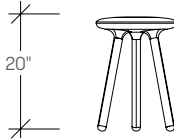

trine

features

The Trine Stool, designed by eStudi Manel Molina, was inspired by the classic and iconic three-legged milking stools used on farms in Spain. Manel combined his experiences of growing up on a farm and his artisanal background to create an alluring stool that is as simple as it is complex. Trine takes fabric, metal, and wood to produce a breathtaking design where a unique metal base and footrest seamlessly intertwine with metal or wooden legs. Trine's three sizes, a dining height, a bar height, and a counter height, combined with Studio TK's multiple textiles, wood finishes, and powder coating options, bring flair to all residential, hospitality, and workplace applications.

dimensions

- Designed and tested for users up to 300 lbs
- Meets ANSI/BIFMA requirements
- Metal Finishes are always Monochromatic

Trine Stool,
Bar Height
(TKCSM1/TKCSW1)

Trine Stool,
Counter Height
(TKCSM2/TKCSW2)

Trine Stool,
Dining Height
(TKCSM3/TKCSW3)

* Dining Height does not have foot ring

trine

planning

A variety of configurations can be achieved with Trine, allowing for various configurations. The following typical demonstrate the versatility that can be achieved.

specification example

TKCSM1B Trine Stool, Metal Leg, Bar Height		
1	Seat Fabric Grade 3	987
2	Base Finish Fundamental Paint	0
Total:		\$987

TKCSW1BNK Trine Stool, Wood Leg, Bar Height		
1	Seat Fabric Grade 3	1137
2	Base Finish Fundamental Paint	0
3	Wood Leg Finish	0
Total:		\$1137