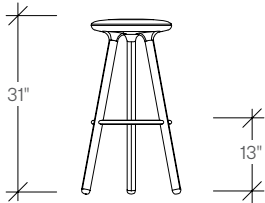

trine

features

The Trine Stool, designed by eStudi Manel Molina, was inspired by the classic and iconic three-legged milking stools used on farms in Spain. Manel combined his experiences of growing up on a farm and his artisanal background to create an alluring stool that is as simple as it is complex. Trine takes fabric, metal, and wood to produce a breathtaking design where a unique metal base and footrest seamlessly intertwine with metal or wooden legs. Trine's three sizes, a dining height, a bar height, and a counter height, combined with Studio TK's multiple textiles, wood finishes, and powder coating options, bring flair to all residential, hospitality, and workplace applications.

dimensions

- Designed and tested for users up to 300 lbs
- Meets ANSI/BIFMA requirements
- Metal Finishes are always Monochromatic

Trine Stool,
Bar Height
(TKCSM1/TKCSW1)

Trine Stool,
Counter Height
(TKCSM2/TKCSW2)

Trine Stool,
Dining Height
(TKCSM3/TKCSW3)

* Dining Height does not have foot ring

trine

planning

A variety of configurations can be achieved with Trine, allowing for various configurations. The following typical demonstrate the versatility that can be achieved.

specification example

TKCSM1B Trine Stool, Metal Leg, Bar Height		
1	Seat Fabric Grade 3	987
2	Base Finish Fundamental Paint	0
Total:		\$987

TKCSW1BNK Trine Stool, Wood Leg, Bar Height		
1	Seat Fabric Grade 3	1137
2	Base Finish Fundamental Paint	0
3	Wood Leg Finish	0
Total:		\$1137