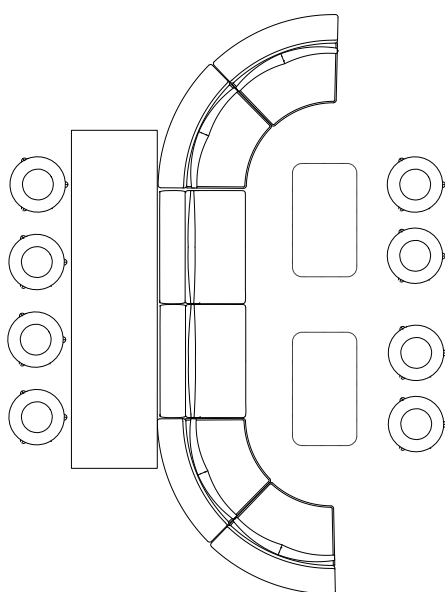

trine

features

The Trine Stool, designed by eStudi Manel Molina, was inspired by the classic and iconic three-legged milking stools used on farms in Spain. Manel combined his experiences of growing up on a farm and his artisanal background to create an alluring stool that is as simple as it is complex. Trine takes fabric, metal, and wood to produce a breathtaking design where a unique metal base and footrest seamlessly intertwine with metal or wooden legs. Trine's three sizes, a dining height, a bar height, and a counter height, combined with Studio TK's multiple textiles, wood finishes, and powder coating options, bring flair to all residential, hospitality, and workplace applications.

dimensions

- Designed and tested for users up to 300 lbs
- Meets ANSI/BIFMA requirements
- Metal Finishes are always Monochromatic

Trine Stool,
Bar Height
(TKCSM1/TKCSW1)

Trine Stool,
Counter Height
(TKCSM2/TKCSW2)

Trine Stool,
Dining Height
(TKCSM3/TKCSW3)

* Dining Height does not have foot ring

trine

planning

A variety of configurations can be achieved with Trine, allowing for various configurations. The following typical demonstrate the versatility that can be achieved.

specification example

TKCSM1B Trine Stool, Metal Leg, Bar Height		
1	Seat Fabric Grade 3	987
2	Base Finish Fundamental Paint	0
Total:		\$987

TKCSW1BNK Trine Stool, Wood Leg, Bar Height		
1	Seat Fabric Grade 3	1137
2	Base Finish Fundamental Paint	0
3	Wood Leg Finish	0
Total:		\$1137