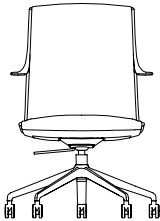

dimensions

Jotta Chair, Cantilever Arm, Four Star Swivel Base (TKJMCX)

Jotta Chair, Cantilever Arm, Five Star Task Base (TKJMCY)

Jotta Chair, Loop Arm, Four Star Swivel Base (TKJMLX)

Jotta Chair, Loop Arm, Five Star Task Base (TKJMLY)

jotta

planning

Jotta is a highly versatile light lounge and conference chair that offers both a lean forward productivity and a lean back human to human engagement profile. Dressed up, Jotta provides a comfortable and formal platform for conference and meeting spaces. Dressed down, Jotta provides an informal catalyst for casual collaboration and personal focus. Jotta is available with an iconic cantilevered or loop arm finished in any of Studio TK's Fundamental and Fashion powder paints and Four Star Swivel base or height adjustable Five Star Task base on casters.

specification example

Jotta is available in multiple configurations.

Steps involved in specifying Jotta Chairs	Example:
Select Jotta chair	TKJ
Select the back style	TKJM
Select the arm style	TKJMC
Select the base style	TKJMCY
Select the upholstery	TKJMCYE523
Select the base finish	TKJMCYE52360