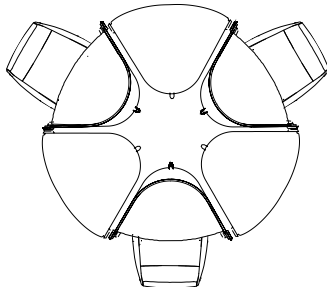

Jotta is available in a cantilevered or looped aluminum arm with a fully upholstered seat. Paired with a Four Star Swivel base on glides or adjustable Five Star Task base on casters, Jotta may be finished in any of Studio TK's Fundamental or Fashion metal finishes.

dimensions

Jotta Chair, Cantilever Arm, Four Star Swivel Base (TKJMCX)

Jotta Chair, Cantilever Arm, Five Star Task Base (TKJMCY)

Jotta Chair, Loop Arm, Four Star Swivel Base (TKJMLX)

Jotta Chair, Loop Arm, Five Star Task Base (TKJMLY)

jotta

planning

Jotta is a highly versatile light lounge and conference chair that offers both a lean forward productivity and a lean back human to human engagement profile. Dressed up, Jotta provides a comfortable and formal platform for conference and meeting spaces. Dressed down, Jotta provides an informal catalyst for casual collaboration and personal focus. Jotta is available with an iconic cantilevered or loop arm finished in any of Studio TK's Fundamental and Fashion powder paints and Four Star Swivel base or height adjustable Five Star Task base on casters.