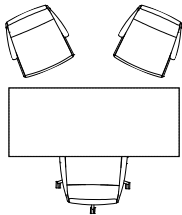

dimensions

Jotta Chair, Cantilever Arm, Four Star Swivel Base (TKJMCX)

Jotta Chair, Cantilever Arm, Five Star Task Base (TKJMCY)

Jotta Chair, Loop Arm, Four Star Swivel Base (TKJMLX)

Jotta Chair, Loop Arm, Five Star Task Base (TKJMLY)

jotta

planning

Jotta is a highly versatile light lounge and conference chair that offers both a lean forward productivity and a lean back human to human engagement profile. Dressed up, Jotta provides a comfortable and formal platform for conference and meeting spaces. Dressed down, Jotta provides an informal catalyst for casual collaboration and personal focus. Jotta is available with an iconic cantilevered or loop arm finished in any of Studio TK's Fundamental and Fashion powder paints and Four Star Swivel base or height adjustable Five Star Task base on casters.