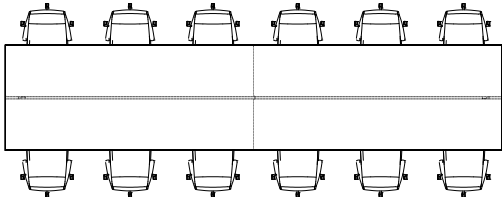

dimensions

Jotta Chair, Cantilever Arm, Four Star Swivel Base (TKJMCX)

Jotta Chair, Cantilever Arm, Five Star Task Base (TKJMCY)

Jotta Chair, Loop Arm, Four Star Swivel Base (TKJMLX)

Jotta Chair, Loop Arm, Five Star Task Base (TKJMLY)

jotta

planning

Jotta is a highly versatile light lounge and conference chair that offers both a lean forward productivity and a lean back human to human engagement profile. Dressed up, Jotta provides a comfortable and formal platform for conference and meeting spaces. Dressed down, Jotta provides an informal catalyst for casual collaboration and personal focus. Jotta is available with an iconic cantilevered or loop arm finished in any of Studio TK's Fundamental and Fashion powder paints and Four Star Swivel base or height adjustable Five Star Task base on casters.