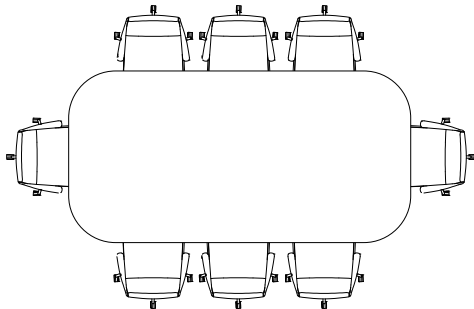

dimensions

Jotta Chair, Cantilever Arm, Four Star Swivel Base (TKJMCX)

Jotta Chair, Cantilever Arm, Five Star Task Base (TKJMCY)

Jotta Chair, Loop Arm, Four Star Swivel Base (TKJMLX)

Jotta Chair, Loop Arm, Five Star Task Base (TKJMLY)

jotta

planning

Jotta is a highly versatile light lounge and conference chair that offers both a lean forward productivity and a lean back human to human engagement profile. Dressed up, Jotta provides a comfortable and formal platform for conference and meeting spaces. Dressed down, Jotta provides an informal catalyst for casual collaboration and personal focus. Jotta is available with an iconic cantilevered or loop arm finished in any of Studio TK's Fundamental and Fashion powder paints and Four Star Swivel base or height adjustable Five Star Task base on casters.