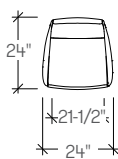

dimensions

Jotta Chair, Cantilever Arm, Four Star Swivel Base (TKJMCX)

Jotta Chair, Cantilever Arm, Five Star Task Base (TKJMCY)

Jotta Chair, Loop Arm, Four Star Swivel Base (TKJMLX)

Jotta Chair, Loop Arm, Five Star Task Base (TKJMLY)