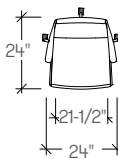

dimensions

Jotta Chair, Cantilever Arm, Four Star Swivel Base (TKJMCX)

Jotta Chair, Cantilever Arm, Five Star Task Base (TKJMCY)

Jotta Chair, Loop Arm, Four Star Swivel Base (TKJMLX)

Jotta Chair, Loop Arm, Five Star Task Base (TKJMLY)