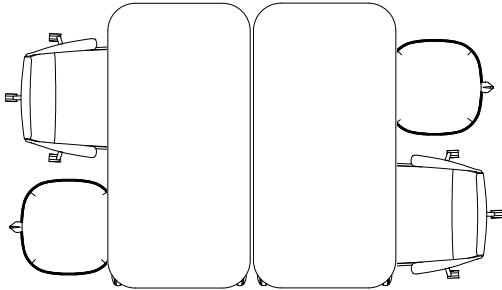

dimensions

Jotta Chair, Cantilever Arm, Four Star Swivel Base (TKJMCX)

Jotta Chair, Cantilever Arm, Five Star Task Base (TKJMCY)

Jotta Chair, Loop Arm, Four Star Swivel Base (TKJMLX)

Jotta Chair, Loop Arm, Five Star Task Base (TKJMLY)

jotta

planning

Jotta is a highly versatile light lounge and conference chair that offers both a lean forward productivity and a lean back human to human engagement profile. Dressed up, Jotta provides a comfortable and formal platform for conference and meeting spaces. Dressed down, Jotta provides an informal catalyst for casual collaboration and personal focus. Jotta is available with an iconic cantilevered or loop arm finished in any of Studio TK's Fundamental and Fashion powder paints and Four Star Swivel base or height adjustable Five Star Task base on casters.