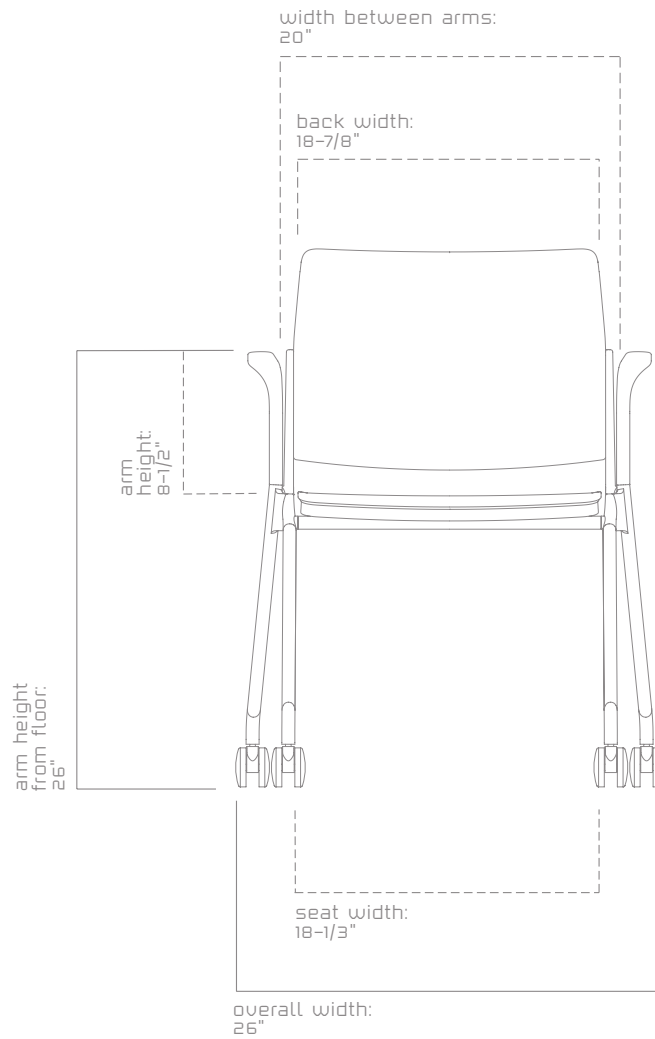

www.teknion.com

IN CANADA
1150 Flint Road
Toronto, Ontario
M3J 2J5 Canada
Tel 866.teknion
866.835.6466

IN THE USA
350 Fellowship Road
Mt Laurel, New Jersey
08054 USA
Tel 877.teknion
877.835.6466

OTHER OFFICES LOCATED IN
Europe, South and Central
America, Middle East, Asia and
Russia. For regional contact
information go to teknion.com

CAN/US/INT 12-20
©Teknion 2020
®, ™ trade marks of Teknion
Corporation and/or its
subsidiaries or licensed to it.
Patents may be pending.

Brochure Design: Vanderbyl Design
Printed in Canada. BR-110-0031-EN