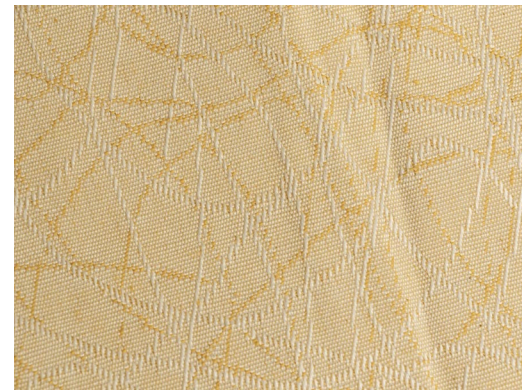

Cream Blue IC01
(NE 801)

Natural Fawn IC02
(NE 802)

Beige Pacific Blue IC03
(NE 803)

Cream Fawn IC04
(NE 804)

Beige Green IC05
(NE 805)

Grey Blue IC06
(NE 806)

Beige Marble IC07
(NE 807)

Gray Lilac IC08
(NE 809)

Beige Brown IC09
(NE 810)

Natural Stone IC10
(NE 811)

Gray Gargoyle IC11
(NE 814)

Cement Yellow IC12
(NE 817)

Gold Blue IC13
(NE 821)

Wine Blue IC14
(NE 822)

Blue IC15
(NE 824)

Digital color representations are intended to provide an overview of our finish program. Refer to physical samples to view actual material. While Teknion uses every effort to maintain strict standards and consistency of finish, color and texture there may be slight variations between samples and the actual product. **To order individual samples, visit teknion.com or contact your Teknion representative.**
PUBLISHED OCTOBER 2024