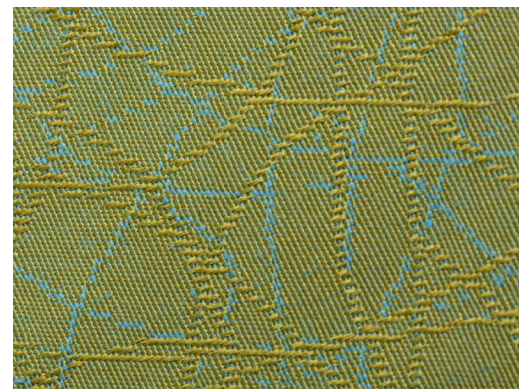

Cream Blue IC01
(NE 801)

Natural Fawn IC02
(NE 802)

Beige Pacific Blue IC03
(NE 803)

Cream Fawn IC04
(NE 804)

Beige Green IC05
(NE 805)

Grey Blue IC06
(NE 806)

Beige Marble IC07
(NE 807)

Gray Lilac IC08
(NE 809)

Beige Brown IC09
(NE 810)

Natural Stone IC10
(NE 811)

Gray Gargoyle IC11
(NE 814)

Cement Yellow IC12
(NE 817)

Gold Blue IC13
(NE 821)

Wine Blue IC14
(NE 822)

Blue IC15
(NE 824)

Digital color representations are intended to provide an overview of our finish program. Refer to physical samples to view actual material. While Teknion uses every effort to maintain strict standards and consistency of finish, color and texture there may be slight variations between samples and the actual product. **To order individual samples, visit teknion.com or contact your Teknion representative.**
PUBLISHED OCTOBER 2024