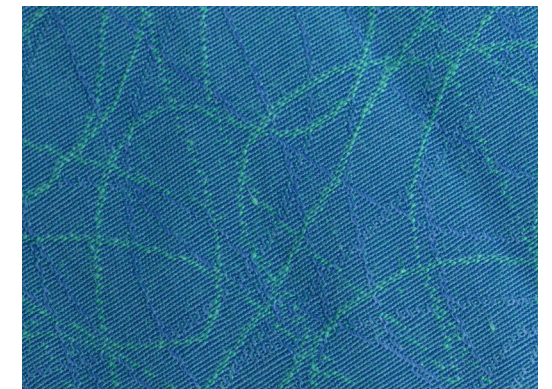

Cream Blue IC01
(NE 801)

Natural Fawn IC02
(NE 802)

Beige Pacific Blue IC03
(NE 803)

Cream Fawn IC04
(NE 804)

Beige Green IC05
(NE 805)

Grey Blue IC06
(NE 806)

Beige Marble IC07
(NE 807)

Gray Lilac IC08
(NE 809)

Beige Brown IC09
(NE 810)

Natural Stone IC10
(NE 811)

Gray Gargoyle IC11
(NE 814)

Cement Yellow IC12
(NE 817)

Gold Blue IC13
(NE 821)

Wine Blue IC14
(NE 822)

Blue IC15
(NE 824)

Digital color representations are intended to provide an overview of our finish program. Refer to physical samples to view actual material. While Teknion uses every effort to maintain strict standards and consistency of finish, color and texture there may be slight variations between samples and the actual product. **To order individual samples, visit teknion.com or contact your Teknion representative.**
PUBLISHED OCTOBER 2024