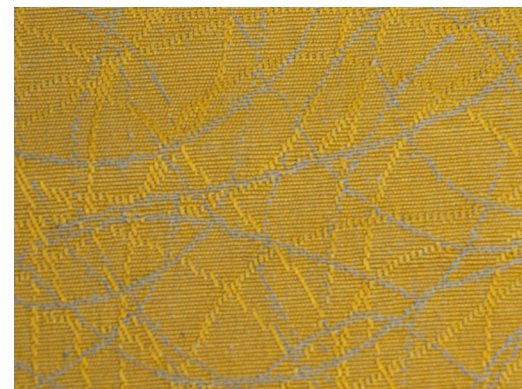

Cream Blue IC01
(NE 801)

Natural Fawn IC02
(NE 802)

Beige Pacific Blue IC03
(NE 803)

Cream Fawn IC04
(NE 804)

Beige Green IC05
(NE 805)

Grey Blue IC06
(NE 806)

Beige Marble IC07
(NE 807)

Gray Lilac IC08
(NE 809)

Beige Brown IC09
(NE 810)

Natural Stone IC10
(NE 811)

Gray Gargoyle IC11
(NE 814)

Cement Yellow IC12
(NE 817)

Gold Blue IC13
(NE 821)

Wine Blue IC14
(NE 822)

Blue IC15
(NE 824)

Digital color representations are intended to provide an overview of our finish program. Refer to physical samples to view actual material. While Teknion uses every effort to maintain strict standards and consistency of finish, color and texture there may be slight variations between samples and the actual product. **To order individual samples, visit teknion.com or contact your Teknion representative.**
PUBLISHED OCTOBER 2024