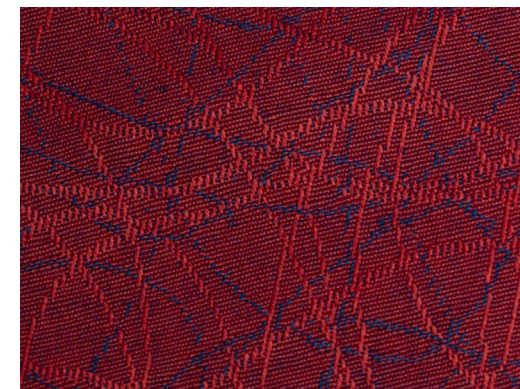

Cream Blue IC01
(NE 801)

Natural Fawn IC02
(NE 802)

Beige Pacific Blue IC03
(NE 803)

Cream Fawn IC04
(NE 804)

Beige Green IC05
(NE 805)

Grey Blue IC06
(NE 806)

Beige Marble IC07
(NE 807)

Gray Lilac IC08
(NE 809)

Beige Brown IC09
(NE 810)

Natural Stone IC10
(NE 811)

Gray Gargoyle IC11
(NE 814)

Cement Yellow IC12
(NE 817)

Gold Blue IC13
(NE 821)

Wine Blue IC14
(NE 822)

Blue IC15
(NE 824)

Digital color representations are intended to provide an overview of our finish program. Refer to physical samples to view actual material. While Teknion uses every effort to maintain strict standards and consistency of finish, color and texture there may be slight variations between samples and the actual product. **To order individual samples, visit teknion.com or contact your Teknion representative.**
PUBLISHED OCTOBER 2024