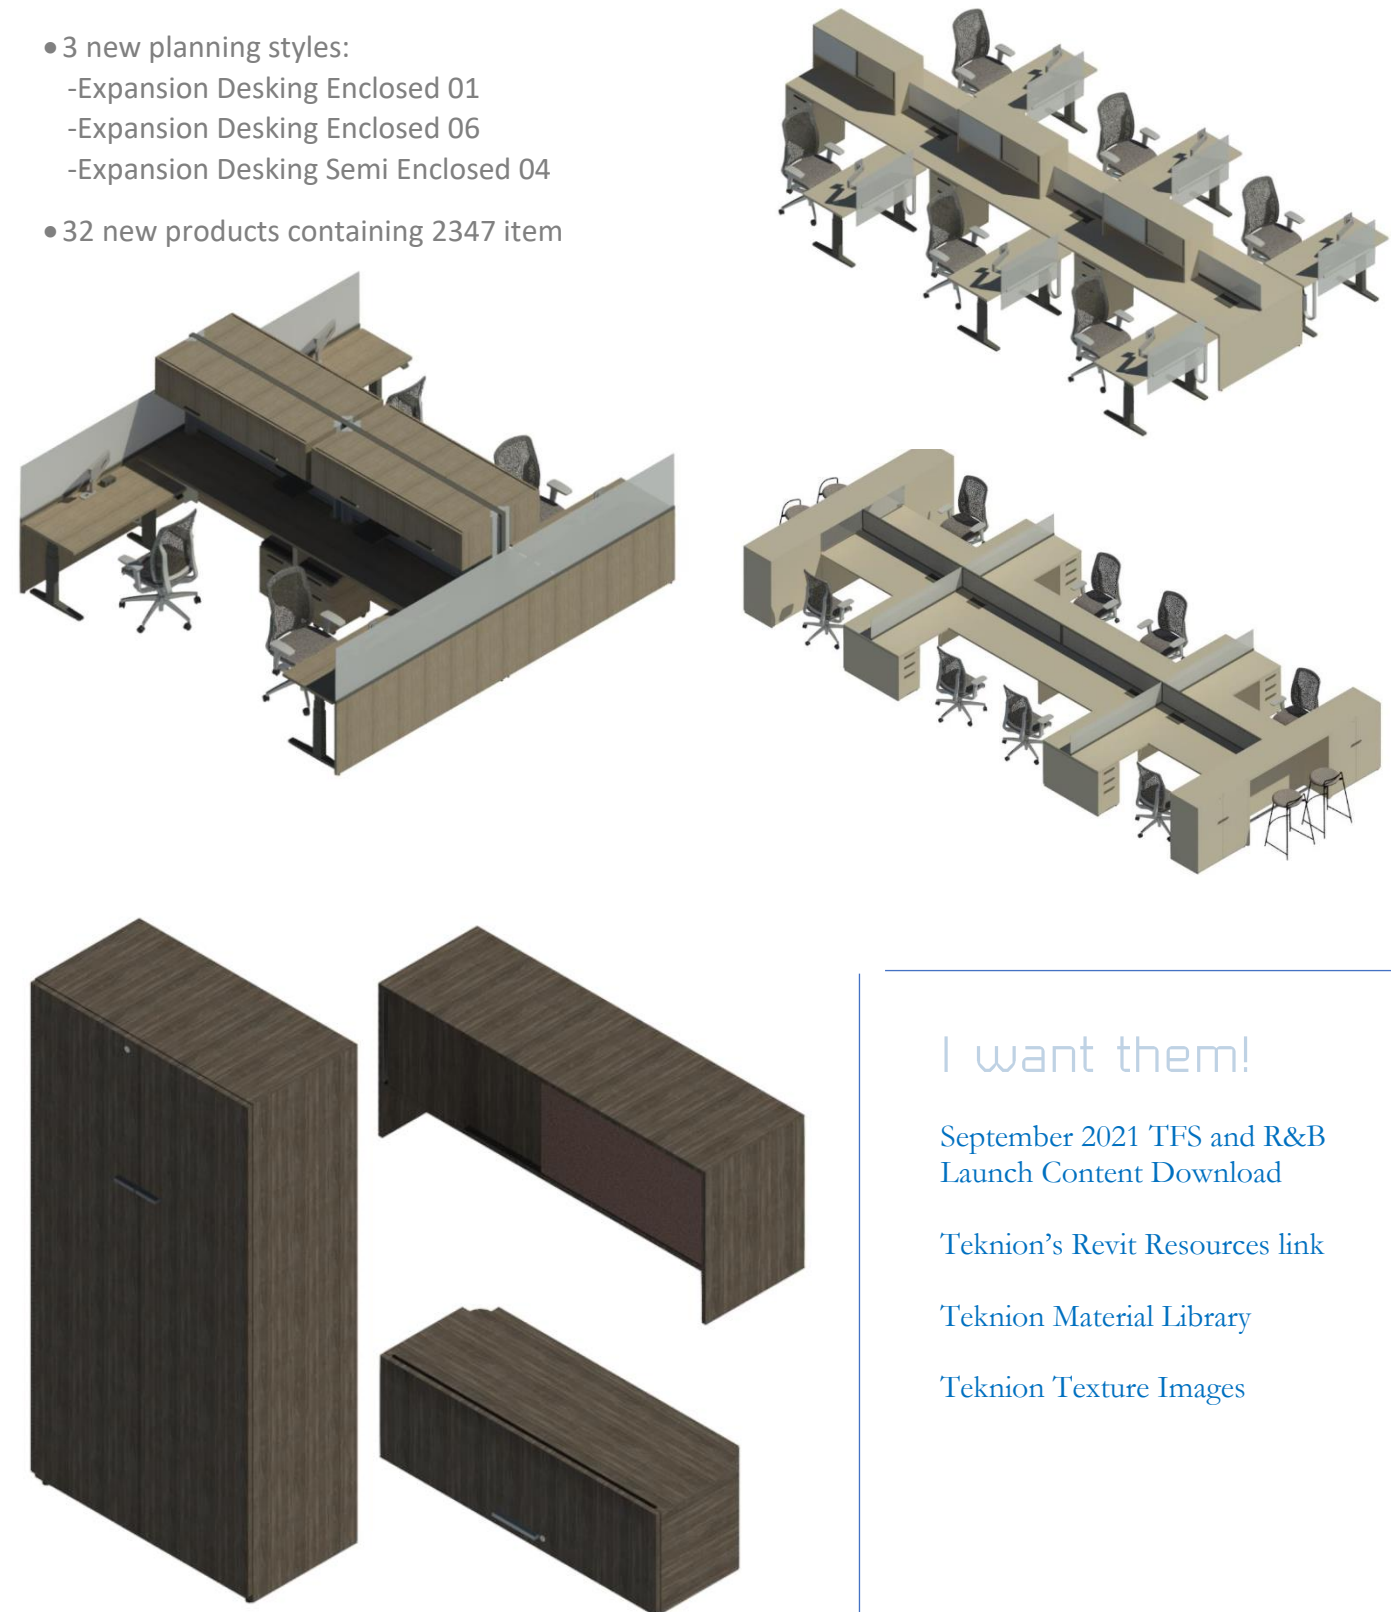

### byward new revit planning styles

- 16 new planning styles:
  - Byward Small Spaces 01 – 04
  - Byward Medium Spaces 05 – 08
  - Byward Large Spaces 09 – 12
  - Byward 13 Blended Solutions 13 – 16

### routes new revit planning styles

- 13 new planning styles:
  - Routes 01 – 13

### expansion desking new revit planning styles & symbols

- 3 new planning styles:
  - Expansion Desking Enclosed 01
  - Expansion Desking Enclosed 06
  - Expansion Desking Semi Enclosed 04
- 32 new products containing 2347 item