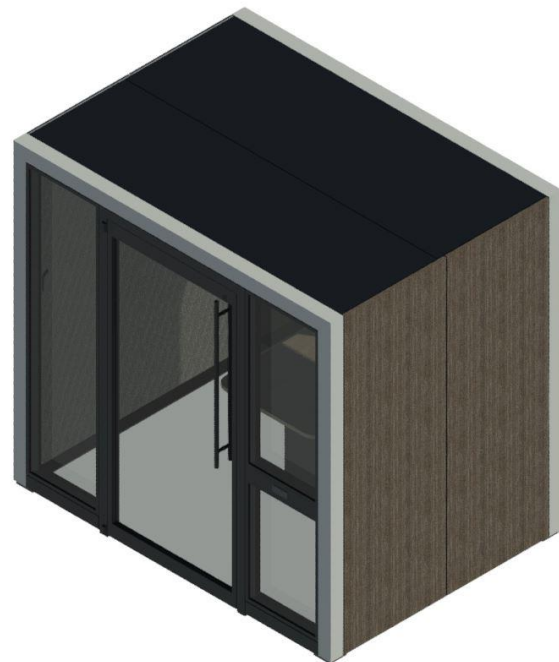

### architectural walls products pod update

- Tekbooth design improvements
  - new automated door control options
  - updated electrical power kit
- Tekroom design improvements
  - 2 new automated door control options
  - new door kickplate options

### architectural walls products altos & optos update

- Altos design improvements
  - new horizontal power data module options
  - updated vertical power data module options
  - new glass door pivot door mortise lock options
- Optos design improvements
  - new glass door pivot door mortise lock options