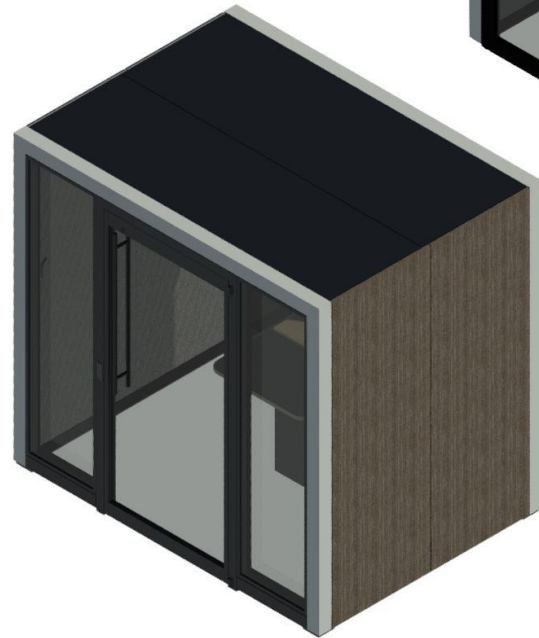

### architectural walls products pod update

- Tekbooth design improvements
  - new automated door control options
  - updated electrical power kit
- Tekroom design improvements
  - 2 new automated door control options
  - new door kickplate options

### architectural walls products altos & optos update

- Altos design improvements
  - new horizontal power data module options
  - updated vertical power data module options
  - new glass door pivot door mortise lock options
- Optos design improvements
  - new glass door pivot door mortise lock options