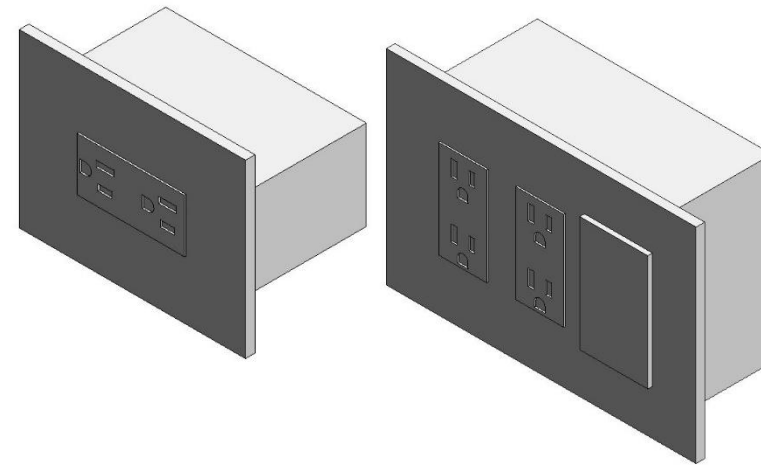

### architectural walls products pod update

- Tekbooth design improvements
  - new automated door control options
  - updated electrical power kit
- Tekroom design improvements
  - 2 new automated door control options
  - new door kickplate options

### architectural walls products altos & optos update

- Altos design improvements
  - new horizontal power data module options
  - updated vertical power data module options
  - new glass door pivot door mortise lock options
- Optos design improvements
  - new glass door pivot door mortise lock options