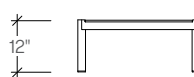

Available in three sizes, a side table and two coffee tables, Point Origin is a classical and playful addition to your lounge setting. Bases are finished in a durable textured powder paint and tops are a solid core with a solid or marble pattern.

dimensions

Point Origin Side Table
(PNOTWA)

Point Origin Coffee
Table
(PNOTWC)

Point Origin Rectangle
Coffee Table
(PNOTWE)

point origin tables

planning

Point Origin Occasional Tables are available in three sizes and an ideal complement to the Point Origin Lounge Seating series. They offer an elegant simplicity that enhances any indoor lounge setting while being designed to withstand the elements in an outdoor environment.