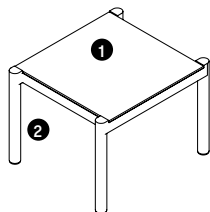

specifying point origin table finishes

The Point Origin table is available in a select finish offering to complement the Point Origin lounge seating.

- 1 **Point Solid Core Surface Finish**
  Select grade and finish of tabletop
- 2 **Frame Finish**
  Select frame paint finish

specification example

Point Origin tables are available in a side table and two coffee table configurations. All Point Origin tables are built for use in both an indoor or an outdoor environment.

Steps involved in specifying Point Origin	Example:
Select the model for indoor or outdoor use	PNOTW
Select the table configuration	PNOTWA
Select the solid core surface finish	PNOTWA1Y
Select the frame finish	PNOTWA1YQM

weights

Point Origin Side Table	36 lbs
Point Origin Coffee Table	64 lbs
Point Origin Rectangle Coffee Table	50 lbs

indoor / outdoor construction

Point Origin Occasional Tables are an ideal complement to the Point Origin Lounge series for both indoor and outdoor applications.

solid core high pressure laminate tops

Work surfaces are constructed from a durable solid core substrate and topped with a durable matte high pressure laminate that is designed to withstand UV exposure, exposure to the elements and withstand wide swings in temperature.

outdoor rated paint

Point Origin Occasional Table frames are constructed of extruded aluminum and finished in a textured paint formulated to withstand prolonged UV exposure and the weather. Point Origin Tables are not available in any of Studio TK’s Fundamental or Fashion Paint finishes.