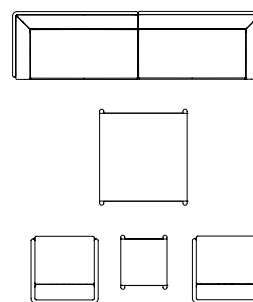

dimensions

Point Origin Side Table
(PNOTWA)

Point Origin Coffee
Table
(PNOTWC)

Point Origin Rectangle
Coffee Table
(PNOTWE)

point origin tables

planning

Point Origin Occasional Tables are available in three sizes and an ideal complement to the Point Origin Lounge Seating series. They offer an elegant simplicity that enhances any indoor lounge setting while being designed to withstand the elements in an outdoor environment.

PNOTW point origin outdoor occasional table

Product Options

Configuration	Point Solid Core Surface Finish	Point Frame Finish
A Side Table 20.5" x 24" x 17.1"H / 52cm x 61cm x 43.5cm H	Grade 1 Solid Core 1Y Beige	QM Mineral White QG Gunmetal Grey
C Coffee Table 37" x 40.6" x 12"H / 94cm x 103 cm x 30.5cm H	1Z Black	
E Rectangle Coffee Table 47.2" x 28.3" x 12"H / 120cm x 72cm x 30.5cm H	Grade 2 Solid Core 1A Marbled White	