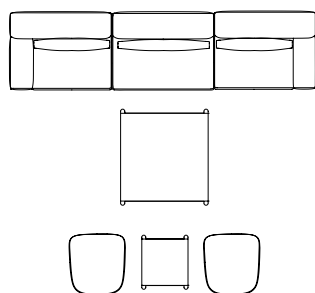

dimensions

Point Origin Side Table
(PNOTWA)

Point Origin Coffee
Table
(PNOTWC)

Point Origin Rectangle
Coffee Table
(PNOTWE)

point origin tables

planning

Point Origin Occasional Tables are available in three sizes and an ideal complement to the Point Origin Lounge Seating series. They offer an elegant simplicity that enhances any indoor lounge setting while being designed to withstand the elements in an outdoor environment.

specification example

Point Origin tables are available in a side table and two coffee table configurations. All Point Origin tables are built for use in both an indoor or an outdoor environment.

Steps involved in specifying Point Origin	Example:
Select the model for indoor or outdoor use	PNOTW
Select the table configuration	PNOTWA
Select the solid core surface finish	PNOTWA1Y
Select the frame finish	PNOTWA1YQM

PNOTW point origin outdoor occasional table

Product Options

Configuration	Point Solid Core Surface Finish	Point Frame Finish
A Side Table 20.5" x 24" x 17.1"H / 52cm x 61cm x 43.5cm H	Grade 1 Solid Core 1Y Beige	QM Mineral White QG Gunmetal Grey
C Coffee Table 37" x 40.6" x 12"H / 94cm x 103 cm x 30.5cm H	1Z Black	
E Rectangle Coffee Table 47.2" x 28.3" x 12"H / 120cm x 72cm x 30.5cm H	Grade 2 Solid Core 1A Marbled White	