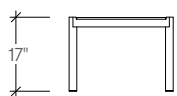

dimensions

Point Origin Side Table
(PNOTWA)

Point Origin Coffee
Table
(PNOTWC)

Point Origin Rectangle
Coffee Table
(PNOTWE)

point origin tables

planning

Point Origin Occasional Tables are available in three sizes and an ideal complement to the Point Origin Lounge Seating series. They offer an elegant simplicity that enhances any indoor lounge setting while being designed to withstand the elements in an outdoor environment.

PNOTW point origin outdoor occasional table

Product Options

Configuration	Point Solid Core Surface Finish	Point Frame Finish
A Side Table 20.5" x 24" x 17.1"H / 52cm x 61cm x 43.5cm H	Grade 1 Solid Core 1Y Beige	QM Mineral White QG Gunmetal Grey
C Coffee Table 37" x 40.6" x 12"H / 94cm x 103 cm x 30.5cm H	1Z Black	
E Rectangle Coffee Table 47.2" x 28.3" x 12"H / 120cm x 72cm x 30.5cm H	Grade 2 Solid Core 1A Marbled White	