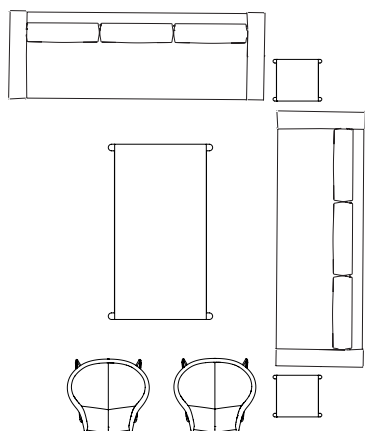

dimensions

Point Origin Side Table
(PNOTWA)

Point Origin Coffee
Table
(PNOTWC)

Point Origin Rectangle
Coffee Table
(PNOTWE)

point origin tables

planning

Point Origin Occasional Tables are available in three sizes and an ideal complement to the Point Origin Lounge Seating series. They offer an elegant simplicity that enhances any indoor lounge setting while being designed to withstand the elements in an outdoor environment.