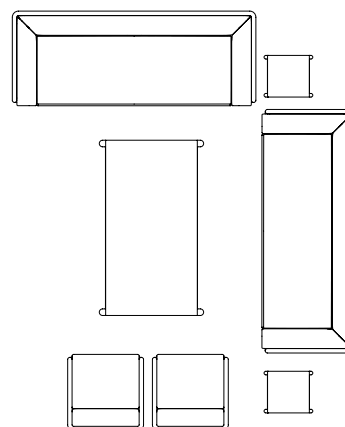

dimensions

Point Origin Side Table
(PNOTWA)

Point Origin Coffee
Table
(PNOTWC)

Point Origin Rectangle
Coffee Table
(PNOTWE)

point origin tables

planning

Point Origin Occasional Tables are available in three sizes and an ideal complement to the Point Origin Lounge Seating series. They offer an elegant simplicity that enhances any indoor lounge setting while being designed to withstand the elements in an outdoor environment.

PNOTW point origin outdoor occasional table

Product Options

Configuration	Point Solid Core Surface Finish	Point Frame Finish
A Side Table 20.5" x 24" x 17.1"H / 52cm x 61cm x 43.5cm H	Grade 1 Solid Core 1Y Beige	QM Mineral White QG Gunmetal Grey
C Coffee Table 37" x 40.6" x 12"H / 94cm x 103 cm x 30.5cm H	1Z Black	
E Rectangle Coffee Table 47.2" x 28.3" x 12"H / 120cm x 72cm x 30.5cm H	Grade 2 Solid Core 1A Marbled White	