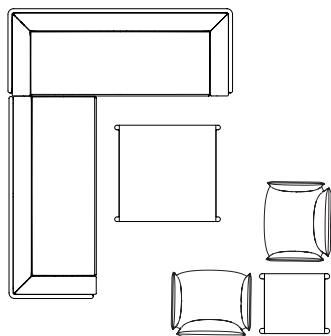

Available in three sizes, a side table and two coffee tables, Point Origin is a classical and playful addition to your lounge setting. Bases are finished in a durable textured powder paint and tops are a solid core with a solid or marble pattern.

dimensions

Point Origin Side Table
(PNOTWA)

Point Origin Coffee
Table
(PNOTWC)

Point Origin Rectangle
Coffee Table
(PNOTWE)

point origin tables

planning

Point Origin Occasional Tables are available in three sizes and an ideal complement to the Point Origin Lounge Seating series. They offer an elegant simplicity that enhances any indoor lounge setting while being designed to withstand the elements in an outdoor environment.

specification example

Point Origin tables are available in a side table and two coffee table configurations. All Point Origin tables are built for use in both an indoor or an outdoor environment.

Steps involved in specifying Point Origin	Example:
Select the model for indoor or outdoor use	PNOTW
Select the table configuration	PNOTWA
Select the solid core surface finish	PNOTWA1Y
Select the frame finish	PNOTWA1YQM

PNOTW point origin outdoor occasional table

Product Options

Configuration	Point Solid Core Surface Finish	Point Frame Finish
A Side Table 20.5" x 24" x 17.1"H / 52cm x 61cm x 43.5cm H	Grade 1 Solid Core 1Y Beige	QM Mineral White QG Gunmetal Grey
C Coffee Table 37" x 40.6" x 12"H / 94cm x 103 cm x 30.5cm H	1Z Black	
E Rectangle Coffee Table 47.2" x 28.3" x 12"H / 120cm x 72cm x 30.5cm H	Grade 2 Solid Core 1A Marbled White	