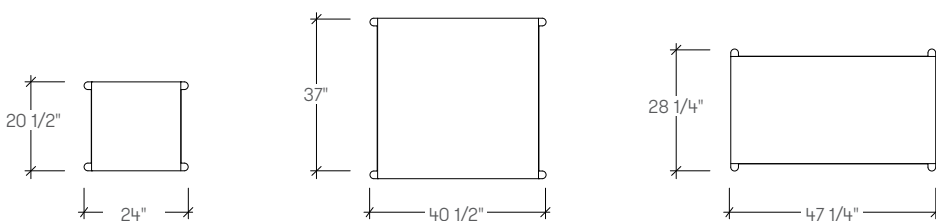

dimensions

Point Origin Side Table
(PNOTWA)

Point Origin Coffee
Table
(PNOTWC)

Point Origin Rectangle
Coffee Table
(PNOTWE)

point origin tables

planning

Point Origin Occasional Tables are available in three sizes and an ideal complement to the Point Origin Lounge Seating series. They offer an elegant simplicity that enhances any indoor lounge setting while being designed to withstand the elements in an outdoor environment.

PNOTW point origin outdoor occasional table

Product Options

Configuration	Point Solid Core Surface Finish	Point Frame Finish
A Side Table 20.5" x 24" x 17.1"H / 52cm x 61cm x 43.5cm H	Grade 1 Solid Core 1Y Beige	QM Mineral White QG Gunmetal Grey
C Coffee Table 37" x 40.6" x 12"H / 94cm x 103 cm x 30.5cm H	1Z Black	
E Rectangle Coffee Table 47.2" x 28.3" x 12"H / 120cm x 72cm x 30.5cm H	Grade 2 Solid Core 1A Marbled White	