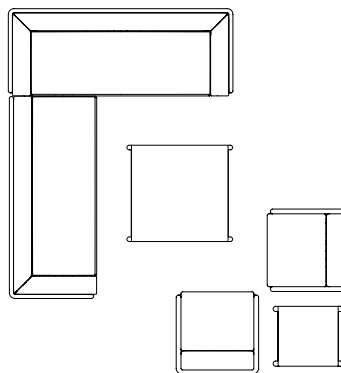

Available in three sizes, a side table and two coffee tables, Point Origin is a classical and playful addition to your lounge setting. Bases are finished in a durable textured powder paint and tops are a solid core with a solid or marble pattern.

dimensions

Point Origin Side Table
(PNOTWA)

Point Origin Coffee
Table
(PNOTWC)

Point Origin Rectangle
Coffee Table
(PNOTWE)

point origin tables

planning

Point Origin Occasional Tables are available in three sizes and an ideal complement to the Point Origin Lounge Seating series. They offer an elegant simplicity that enhances any indoor lounge setting while being designed to withstand the elements in an outdoor environment.

specification example

Point Origin tables are available in a side table and two coffee table configurations. All Point Origin tables are built for use in both an indoor or an outdoor environment.

Steps involved in specifying Point Origin	Example:
Select the model for indoor or outdoor use	PNOTW
Select the table configuration	PNOTWA
Select the solid core surface finish	PNOTWA1Y
Select the frame finish	PNOTWA1YQM

PNOTW point origin outdoor occasional table

Product Options

Configuration	Point Solid Core Surface Finish	Point Frame Finish
A Side Table 20.5" x 24" x 17.1"H / 52cm x 61cm x 43.5cm H	Grade 1 Solid Core 1Y Beige	QM Mineral White QG Gunmetal Grey
C Coffee Table 37" x 40.6" x 12"H / 94cm x 103 cm x 30.5cm H	1Z Black	
E Rectangle Coffee Table 47.2" x 28.3" x 12"H / 120cm x 72cm x 30.5cm H	Grade 2 Solid Core 1A Marbled White	