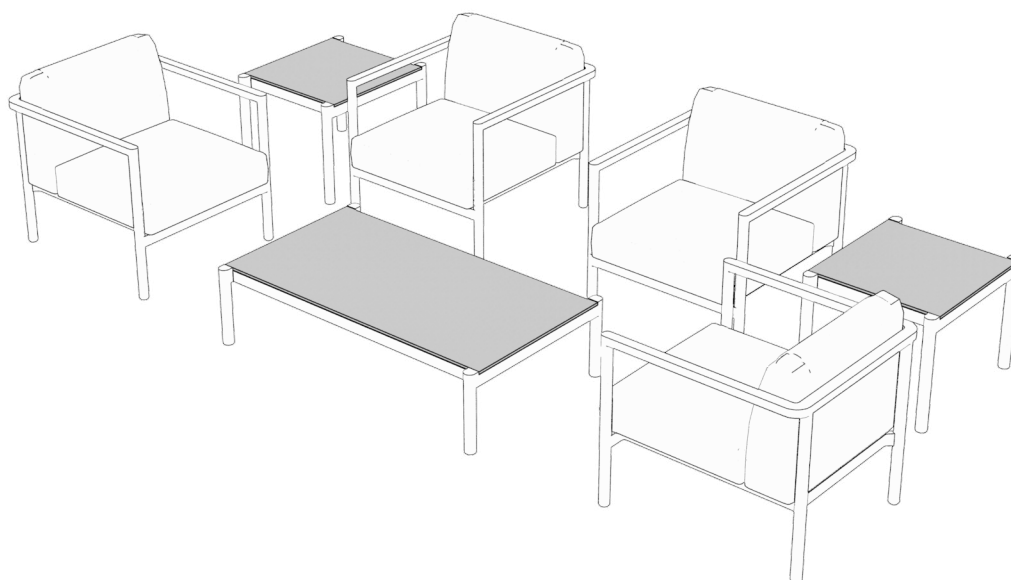

Available in three sizes, a side table and two coffee tables, Point Origin is a classical and playful addition to your lounge setting. Bases are finished in a durable textured powder paint and tops are a solid core with a solid or marble pattern.

dimensions

Point Origin Side Table
(PNOTWA)

Point Origin Coffee
Table
(PNOTWC)

Point Origin Rectangle
Coffee Table
(PNOTWE)

point origin tables

planning

Point Origin Occasional Tables are available in three sizes and an ideal complement to the Point Origin Lounge Seating series. They offer an elegant simplicity that enhances any indoor lounge setting while being designed to withstand the elements in an outdoor environment.

specifying point origin table finishes

The Point Origin table is available in a select finish offering to complement the Point Origin lounge seating.

- 1 **Point Solid Core Surface Finish**
Select grade and finish of tabletop
- 2 **Frame Finish**
Select frame paint finish

specification example

Point Origin tables are available in a side table and two coffee table configurations. All Point Origin tables are built for use in both an indoor or an outdoor environment.

Steps involved in specifying Point Origin	Example:
Select the model for indoor or outdoor use	PNOTW
Select the table configuration	PNOTWA
Select the solid core surface finish	PNOTWA1Y
Select the frame finish	PNOTWA1YQM