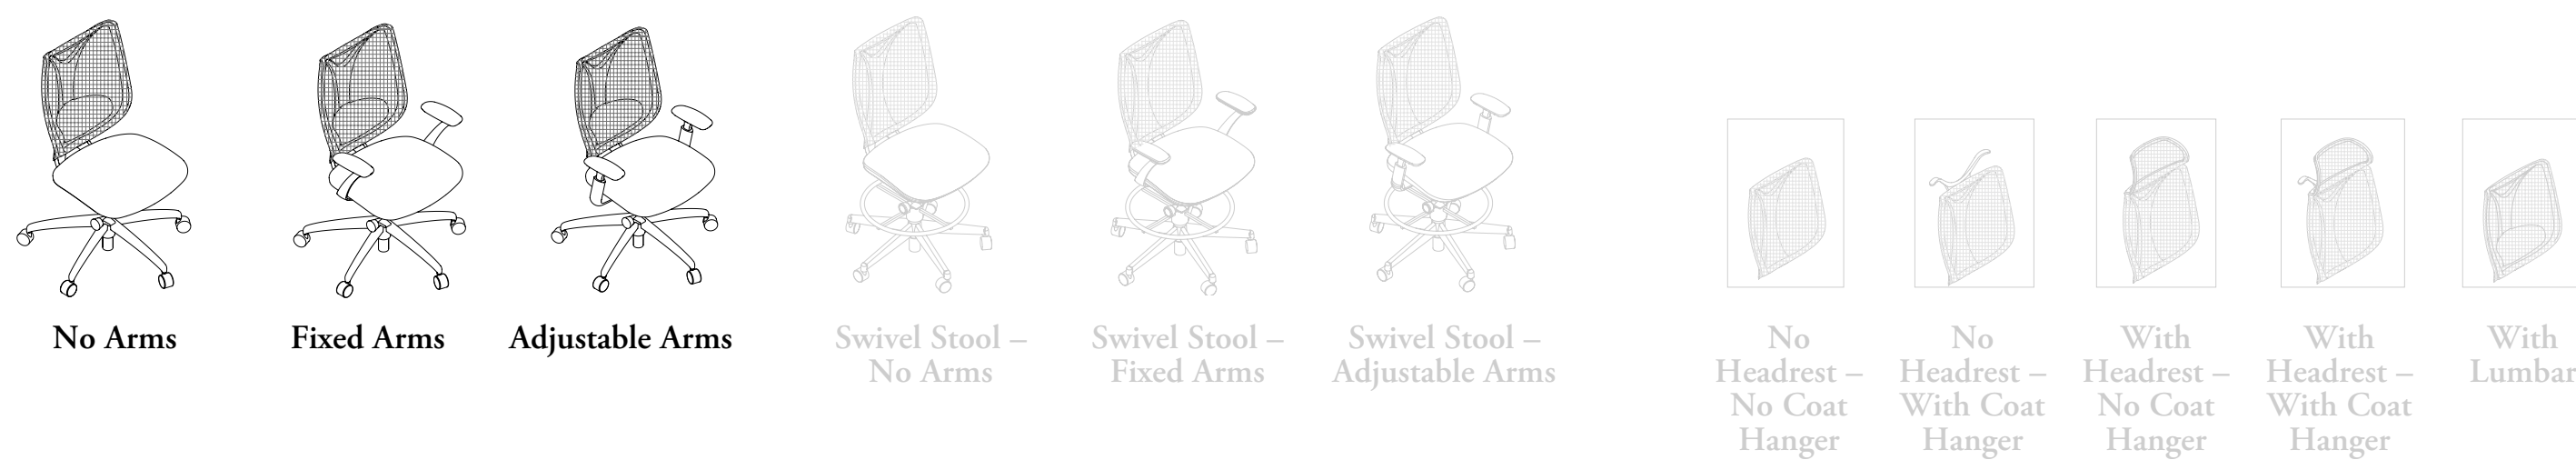

Work Chairs

Around

Essa

Nuova Contessa

Projek™

Sabrina

Savera*

Savera XL

Tone

Visio