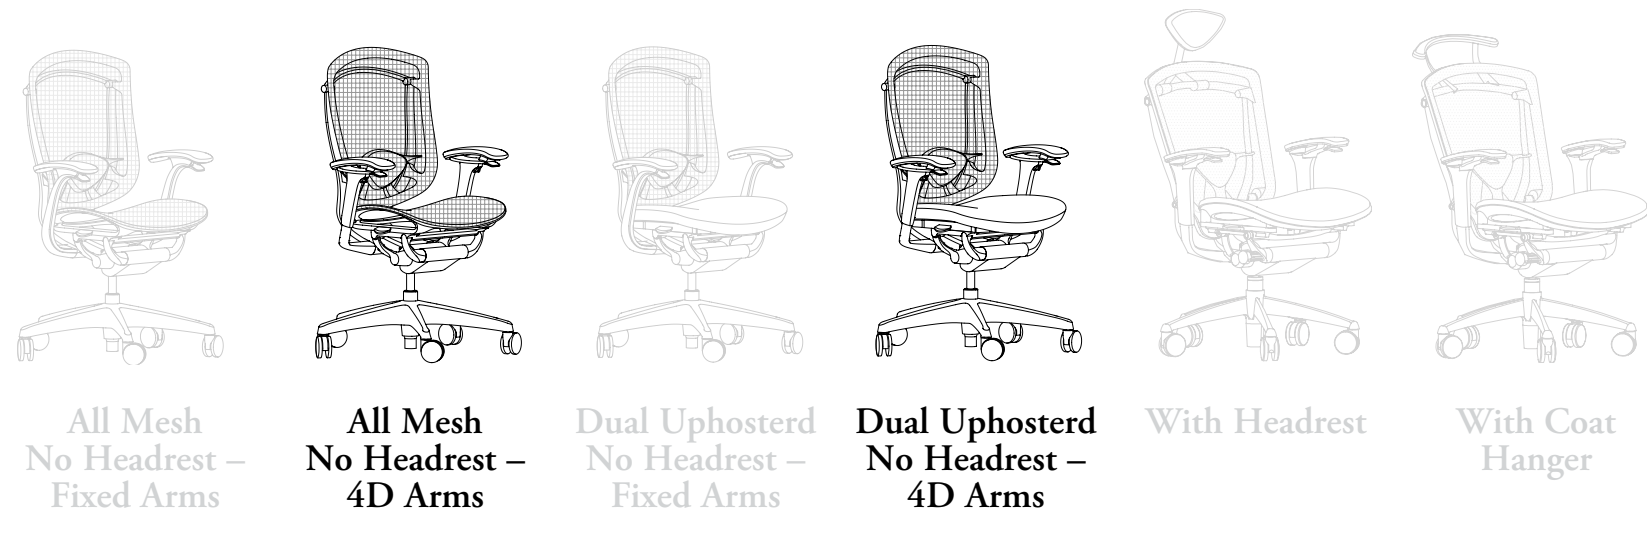

Essa

Nuova Contessa