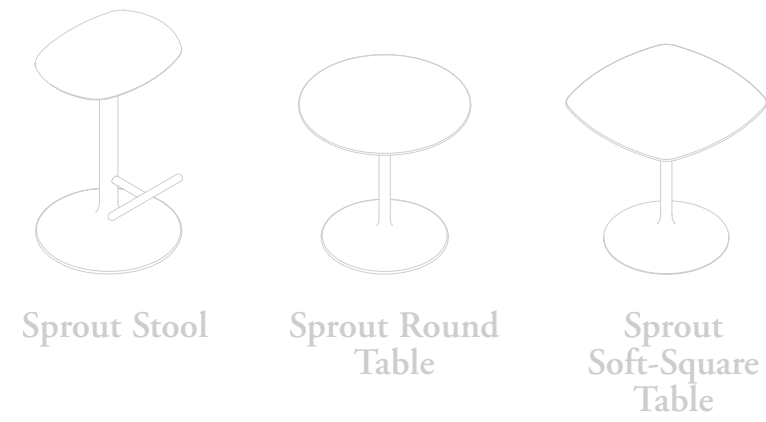

Amicus

Around Guest Chair

Around Conference Chair

Just-Us

Kupp Chair

Loria

Occo

Sitara

Sprout

Variable

Stacking Chairs

Nami™

Nami Accessories

Variable

Variable Accessories

Volume™ Volume Accessories