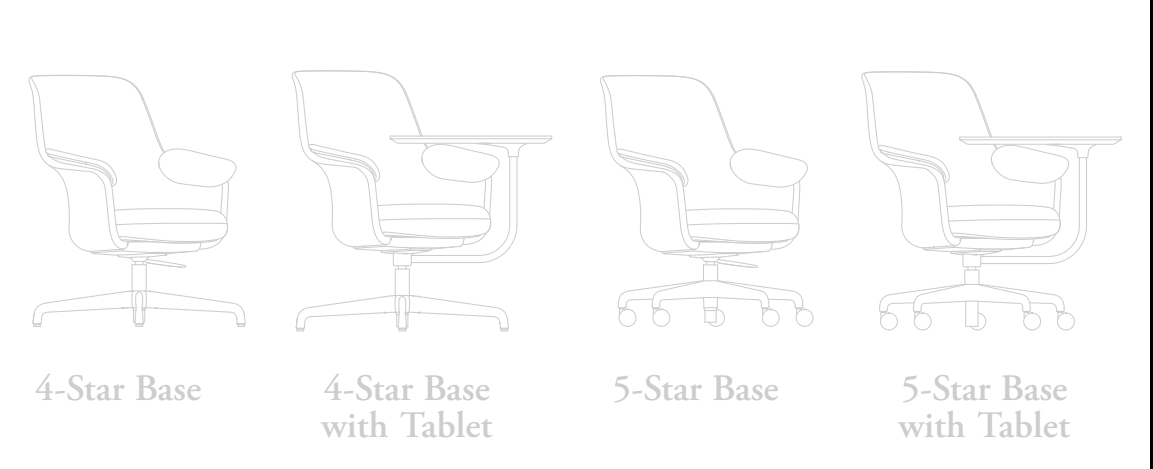

Tone

Visio

Multi-Use Chairs

Aarea Worklounge

Aarea Casual Lounge

Aarea Conference Chair

Aarea Ottoman

Ability

Amicus

Around Guest Chair

Around Conference Chair

Just-Us

Kupp Chair

Loria

Occo

Sitara