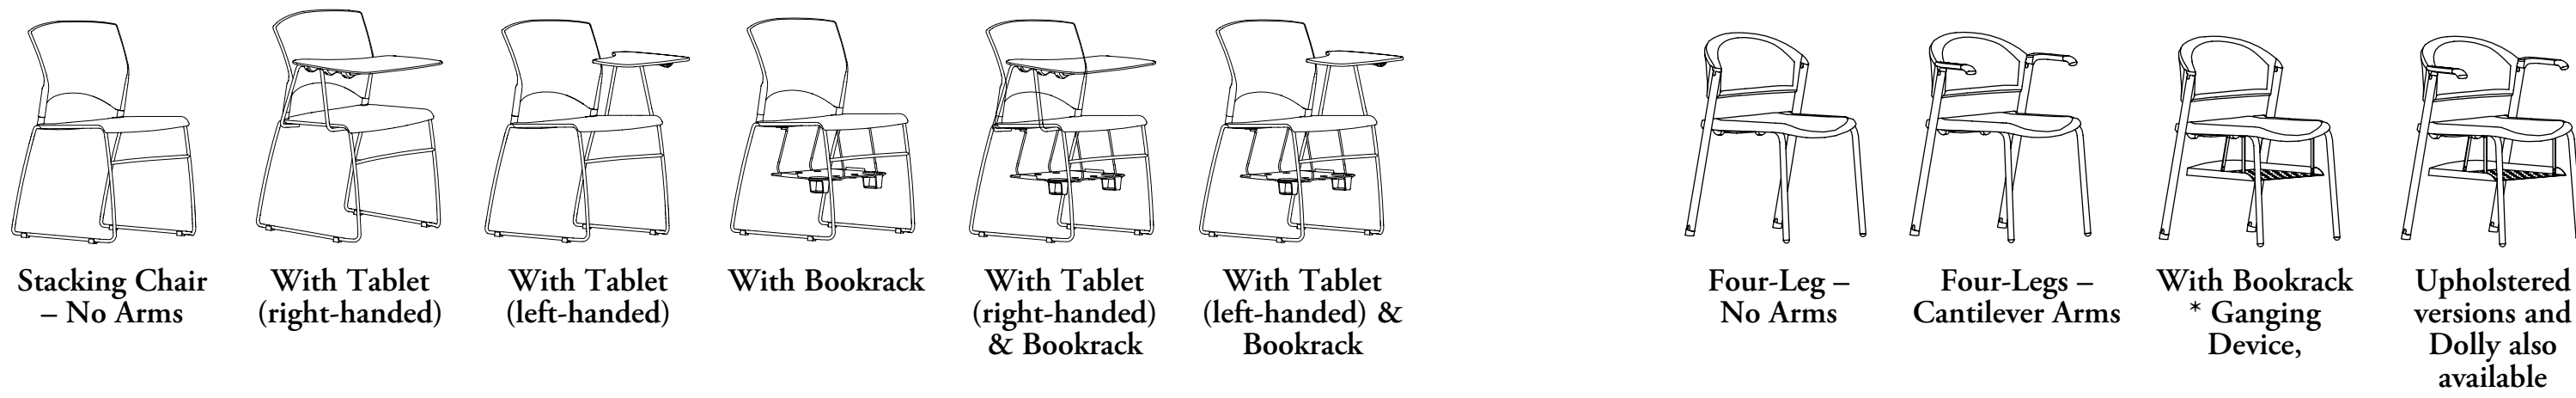

Volume™ Volume Accessories

Zone™

Zone Accessories