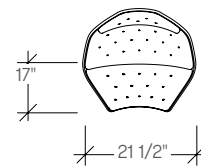

dimensions

- Designed and tested for users up to 110kg/242 lbs
- Meets standard European NEN-16139 requirements

Lounge Chair, Disc Base,
Fixed Upholstery
(F510)

Lounge Chair, Disc Base,
Fixed Upholstery with Welt
(F585)