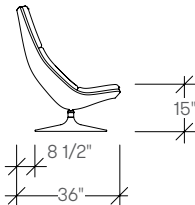

dimensions

- Designed and tested for users up to 110kg/242 lbs
- Meets standard European NEN-16139 requirements

Lounge Chair, Disc Base, Fixed Upholstery (F510)

Lounge Chair, Disc Base, Fixed Upholstery with Welt (F585)