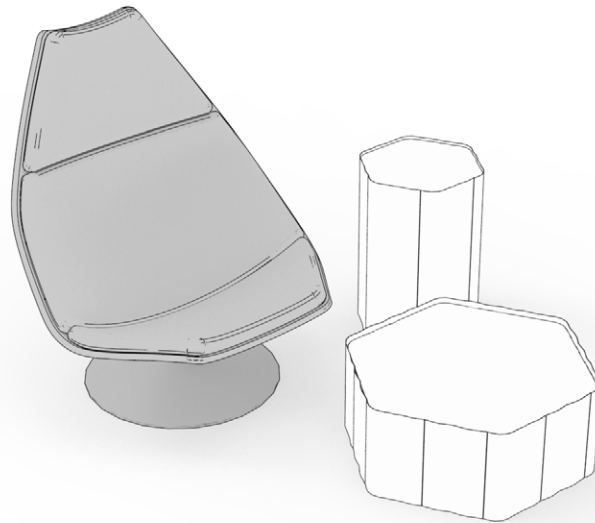

F500 series

features

The F500 Series, in partnership with Artifort, encourages a moment to relax or recharge during a busy workday. Designed in 1967 by Geoffrey Harcourt RDI, the F500 Series lounge was inspired after noticing his girlfriend sitting in furniture cross legged. With comfort in mind, he designed a chair wide enough for this informal position. Choose from three upholstery styles from a smooth fixed upholstery for sleek modernity to a traditional tufted for elevated formality. Add personalization with a variety of powdercoat finishes to the disk base to create your own refuge.

dimensions

Lounge Chair, Disc Base,
Fixed Upholstery
F510

Lounge Chair, Disc Base,
Fixed Upholstery with Welt
F585

Lounge Chair, Disc Base,
Tufted Upholstery
F588

specifying finishes

The modularity of F500 series permits a wide range of fabric combinations that allows for an expressive use of color, texture and material.

- 1 **Seat Upholstery**
Select the seat upholstery
- 2 **Back Upholstery**
Select the back upholstery
- 3 **Select Base Finish**
Select knit finish or base upholstery

specification example

F510 Lounge Chair, Disc Base, Fixed Upholstery	
1 Seat fabric Gr.5	4382
2 Back fabric Gr.5	235
Total:	\$4617