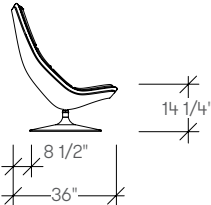

dimensions

- Designed and tested for users up to 110kg/242 lbs
- Meets standard European NEN-16139 requirements

Lounge Chair, Disc Base, Fixed Upholstery (F510)

Lounge Chair, Disc Base, Fixed Upholstery with Welt (F585)