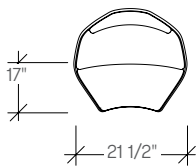

dimensions

- Designed and tested for users up to 110kg/242 lbs
- Meets standard European NEN-16139 requirements

Lounge Chair, Disc Base,
Fixed Upholstery
(F510)

Lounge Chair, Disc Base,
Fixed Upholstery with Welt
(F585)