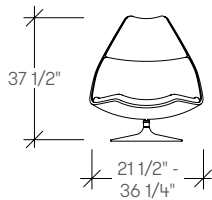

dimensions

- Designed and tested for users up to 110kg/242 lbs
- Meets standard European NEN-16139 requirements

Lounge Chair, Disc Base,
Fixed Upholstery
(F510)

Lounge Chair, Disc Base,
Fixed Upholstery with Welt
(F585)