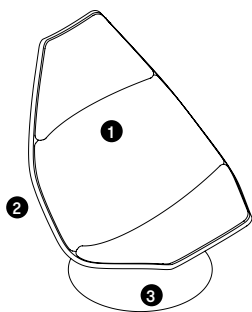

specifying finishes

The modularity of F500 series permits a wide range of fabric combinations that allows for an expressive use of color, texture and material.

- **1 Seat Upholstery**
  Select the seat upholstery
- **2 Back Upholstery**
  Select the back upholstery
- **3 Select Base Finish**
  Select knit finish or base upholstery

specification example

ARF510 F510 Lounge Chair, Disc Base, Fixed Upholstery	
1 Seat fabric Gr.5	5279
2 Back fabric Gr.5	273
Total:	$5552

ARF588 F588 Lounge Chair, Disc Base, Tufted Upholstery	
1 Seat fabric Gr.5	5807
2 Back fabric Gr.3	191
Total:	$5998

weights

F510 Lounge Chair, Disc Base, Fixed Upholstery	60 - 65 lbs
F585 Lounge Chair, Disc Base, Fixed Upholstery with Welt	64 - 69 lbs
F588 Lounge Chair, Disc Base, Tufted Upholstery	52 - 57 lbs

COM/COL material requirement

Yardage is based on a non-patterned fabric. Additional yardage may be required for pattern repeats and the matching required. Leather yield may be affected by the quality of the COL. However, variance in the size of the hides will not affect the yield.

SINGLE UPHOLSTERED		COM	COL
		[yards]	[sq. ft.]
F510 Lounge Chair	Seat	2 3/4	50
	Back	2 1/4	41
F585 Lounge Chair	Seat	4 3/4	86
F588 Lounge Chair	Seat	4 3/4	86
	Back	2 1/4	41