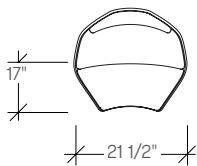

dimensions

Lounge Chair, Disc Base,
Fixed Upholstery
F510

Lounge Chair, Disc Base,
Fixed Upholstery with Welt
F585

Lounge Chair, Disc Base,
Tufted Upholstery
F588