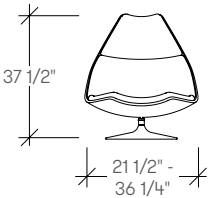

dimensions

- Designed and tested for users up to 110kg/242 lbs
- Meets standard European NEN-16139 requirements

Lounge Chair, Disc Base, Fixed Upholstery (F510)

Lounge Chair, Disc Base, Fixed Upholstery with Welt (F585)