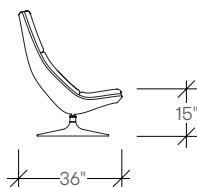

dimensions

Lounge Chair, Disc Base,
Fixed Upholstery
F510

Lounge Chair, Disc Base,
Fixed Upholstery with Welt
F585

Lounge Chair, Disc Base,
Tufted Upholstery
F588

specifying finishes

The modularity of F500 series permits a wide range of fabric combinations that allows for an expressive use of color, texture and material.

- 1 **Seat Upholstery**
Select the seat upholstery
- 2 **Back Upholstery**
Select the back upholstery
- 3 **Select Base Finish**
Select knit finish or base upholstery

specification example

F510 Lounge Chair, Disc Base, Fixed Upholstery	
1 Seat fabric Gr.5	4382
2 Back fabric Gr.5	235
Total:	\$4617