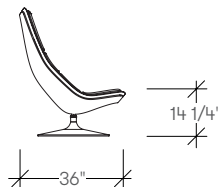

dimensions

Lounge Chair, Disc Base,
Fixed Upholstery with Welt
F585