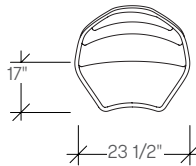

dimensions

Lounge Chair, Disc Base,
Fixed Upholstery
F510

Lounge Chair, Disc Base,
Fixed Upholstery with Welt
F585

Lounge Chair, Disc Base,
Tufted Upholstery
F588