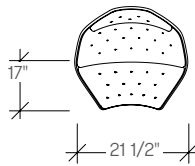

dimensions

- Designed and tested for users up to 110kg/242 lbs
- Meets standard European NEN-16139 requirements

Lounge Chair, Disc Base, Fixed Upholstery (F510)

Lounge Chair, Disc Base, Fixed Upholstery with Welt (F585)