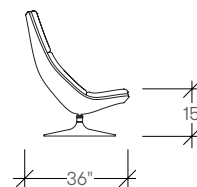

dimensions

Lounge Chair, Disc Base,
Tufted Upholstery
F588