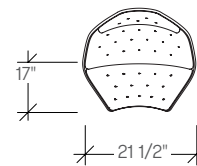

dimensions

Lounge Chair, Disc Base,
Fixed Upholstery
F510

Lounge Chair, Disc Base,
Fixed Upholstery with Welt
F585

Lounge Chair, Disc Base,
Tufted Upholstery
F588