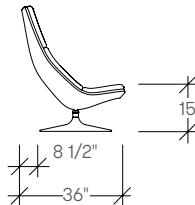

dimensions

- Designed and tested for users up to 110kg/242 lbs
- Meets standard European NEN-16139 requirements

Lounge Chair, Disc Base, Fixed Upholstery (F510)

Lounge Chair, Disc Base, Fixed Upholstery with Welt (F585)