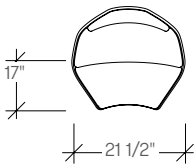

dimensions

- Designed and tested for users up to 110kg/242 lbs
- Meets standard European NEN-16139 requirements

Lounge Chair, Disc Base, Fixed Upholstery (F510)

Lounge Chair, Disc Base, Fixed Upholstery with Welt (F585)