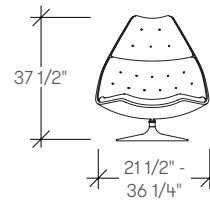

dimensions

Lounge Chair, Disc Base,
Fixed Upholstery
F510

Lounge Chair, Disc Base,
Fixed Upholstery with Welt
F585

Lounge Chair, Disc Base,
Tufted Upholstery
F588