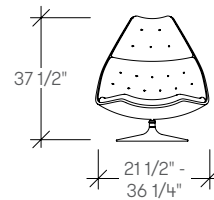

dimensions

- Designed and tested for users up to 110kg/242 lbs
- Meets standard European NEN-16139 requirements

Lounge Chair, Disc Base,
Fixed Upholstery
(F510)

Lounge Chair, Disc Base,
Fixed Upholstery with Welt
(F585)