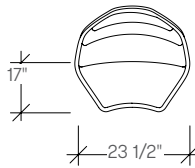

dimensions

- Designed and tested for users up to 110kg/242 lbs
- Meets standard European NEN-16139 requirements

Lounge Chair, Disc Base,
Fixed Upholstery
(F510)

Lounge Chair, Disc Base,
Fixed Upholstery with Welt
(F585)