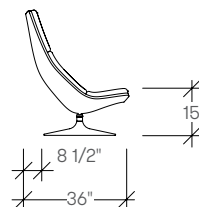

dimensions

- Designed and tested for users up to 110kg/242 lbs
- Meets standard European NEN-16139 requirements

Lounge Chair, Disc Base,
Fixed Upholstery
(F510)

Lounge Chair, Disc Base,
Fixed Upholstery with Welt
(F585)