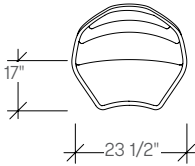

dimensions

- Designed and tested for users up to 110kg/242 lbs
- Meets standard European NEN-16139 requirements

Lounge Chair, Disc Base, Fixed Upholstery (F510)

Lounge Chair, Disc Base, Fixed Upholstery with Welt (F585)