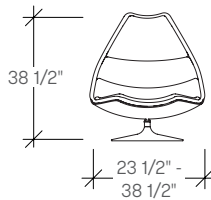

dimensions

Lounge Chair, Disc Base,
Fixed Upholstery
F510

Lounge Chair, Disc Base,
Fixed Upholstery with Welt
F585

Lounge Chair, Disc Base,
Tufted Upholstery
F588