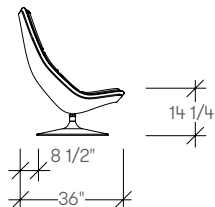

dimensions

- Designed and tested for users up to 110kg/242 lbs
- Meets standard European NEN-16139 requirements

Lounge Chair, Disc Base,
Fixed Upholstery
(F510)

Lounge Chair, Disc Base,
Fixed Upholstery with Welt
(F585)