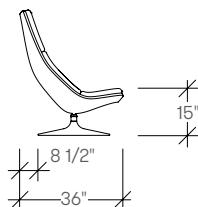

dimensions

- Designed and tested for users up to 110kg/242 lbs
- Meets standard European NEN-16139 requirements

Lounge Chair, Disc Base,
Fixed Upholstery
(F510)

Lounge Chair, Disc Base,
Fixed Upholstery with Welt
(F585)