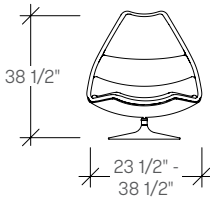

dimensions

- Designed and tested for users up to 110kg/242 lbs
- Meets standard European NEN-16139 requirements

Lounge Chair, Disc Base, Fixed Upholstery (F510)

Lounge Chair, Disc Base, Fixed Upholstery with Welt (F585)