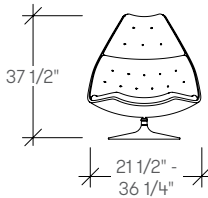

dimensions

- Designed and tested for users up to 110kg/242 lbs
- Meets standard European NEN-16139 requirements

Lounge Chair, Disc Base, Fixed Upholstery (F510)

Lounge Chair, Disc Base, Fixed Upholstery with Welt (F585)