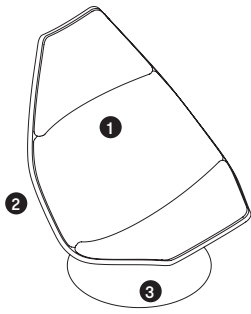

dimensions

Lounge Chair, Disc Base,
Fixed Upholstery
F510

Lounge Chair, Disc Base,
Fixed Upholstery with Welt
F585

Lounge Chair, Disc Base,
Tufted Upholstery
F588

specifying finishes

The modularity of F500 series permits a wide range of fabric combinations that allows for an expressive use of color, texture and material.

- 1 **Seat Upholstery**
Select the seat upholstery
- 2 **Back Upholstery**
Select the back upholstery
- 3 **Select Base Finish**
Select knit finish or base upholstery

specification example

F510 Lounge Chair, Disc Base, Fixed Upholstery	
1 Seat fabric Gr.5	4382
2 Back fabric Gr.5	235
Total:	\$4617