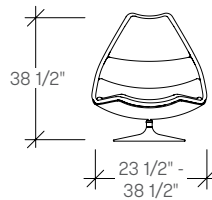

dimensions

- Designed and tested for users up to 110kg/242 lbs
- Meets standard European NEN-16139 requirements

Lounge Chair, Disc Base,
Fixed Upholstery
(F510)

Lounge Chair, Disc Base,
Fixed Upholstery with Welt
(F585)