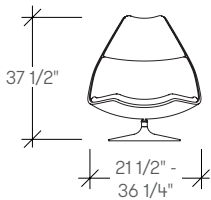

dimensions

Lounge Chair, Disc Base,
Fixed Upholstery
F510

Lounge Chair, Disc Base,
Fixed Upholstery with Welt
F585

Lounge Chair, Disc Base,
Tufted Upholstery
F588