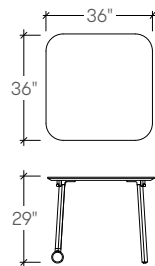

Bevy Mobile Square Work Leg Table
(STETY)