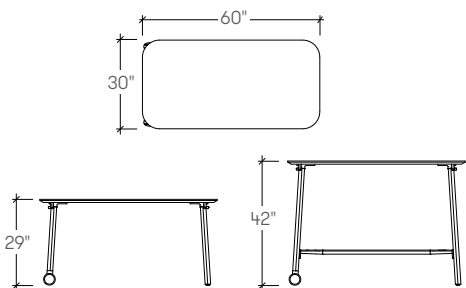

Bevy Mobile Rectangular Work Leg Table
(STETZ)