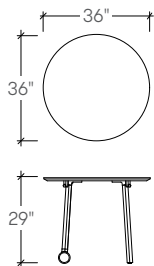

Bevy Mobile Round Work Leg Table
(STETX)