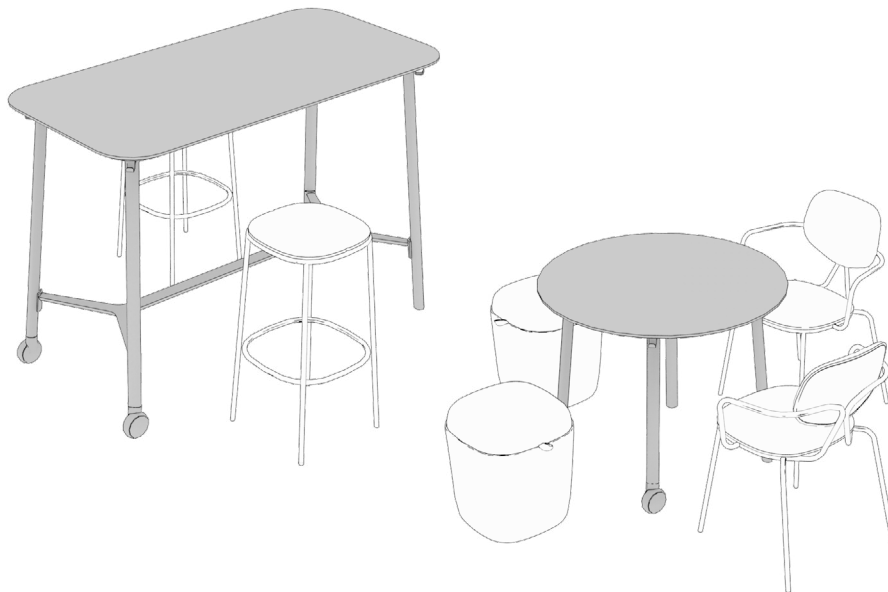

bevy mobile work leg tables

features

In the fast-paced world of agile offices, adaptability and flexibility are key. Designed by Mario Ruiz for Studio TK, Bevy Mobile tables offer a seamless solution for workplaces that need to change quickly and often. With large 4"/100mm diameter wheels to one side, they can quickly transform an area from a communal break space to a scrum area; daily stand-up "water cooler" space; or a "hot desk" for visiting co-workers. Bevy Mobile tables feature warm hardwood legs with work surfaces finished in a coordinating veneer or durable laminate. Corner bag hooks, aluminum details and wheel hubs can be finished with any of Studio TK's Fundamental or Fashion paints to reflect organizational culture and design. Available in work and bar heights, Bevy Mobile transforms your work and hospitality environment into a warm and inviting space.

dimensions

Bevy Mobile Round Work Leg Table
(STETX)

Bevy Mobile Square Work Leg Table
(STETY)

Bevy Mobile Rectangular Work Leg Table
(STETZ)

bevy mobile work leg tables

planning

Bevy Mobile tables provide fluid, multipurpose design for communal spaces in work and hospitality environments. Easily reconfigured, Bevy Mobile encourages accidental encounters that lead to innovation when people collide. Personalize configurations with Studio TK's finish program. Warm hardwood legs are available in a variety of finishes with the option of matching veneer or durable laminated work surfaces. Cast aluminum table components and wheel covers are available in Studio TK's Fundamental and Fashion paints for customized details that reflect your organizational culture.

Bevy Mobile Rectangular Table, 30" x 60" x 29"
Beso 5-Star Task Chair

Bevy Mobile Rectangular Table, 30" x 60" x 29"
Beso 5-Star Task Chair

Bevy Mobile Square Table, 36" x 36" x 29"
Santé Chair
Bevy Mobile Rectangular Table, 30" x 60" x 42"
Santé Stool without Back