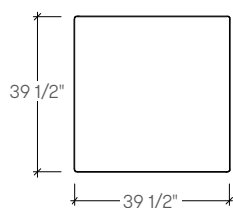

dimensions

Point Long Island
Side Table
(PNLTWA)

Point Long Island
Coffee Table
(PNLTWC)

Point Long Island
Rectangle Coffee Table
(PNLTWE)

point long island tables

planning

Point Long Island Occasional Tables are eminently versatile and available in three sizes. They offer an elegant simplicity that enhances any indoor lounge setting while being designed to withstand the elements in an outdoor environment.

PNLTW point long island outdoor occasional table

Product Options

Configuration	Point Solid Core Surface Finish	Point Frame Finish
A Side Table 27.5" x 27.5" x 20.9" H / 70cm x 70cm x 53.2cm H	Grade 1 Solid Core 1Y Beige	QM Mineral White QG Gunmetal Grey
C Coffee Table 39.4" x 39.4" x 14.6" H / 100cm x 100 cm x 37.2cm H	Grade 2 Solid Core 1Z Black	
E Rectangle Coffee Table 47.2" x 27.5" x 14.6" H / 120cm x 70cm x 37.2cm H	Grade 2 Solid Core 1A Marbled White	