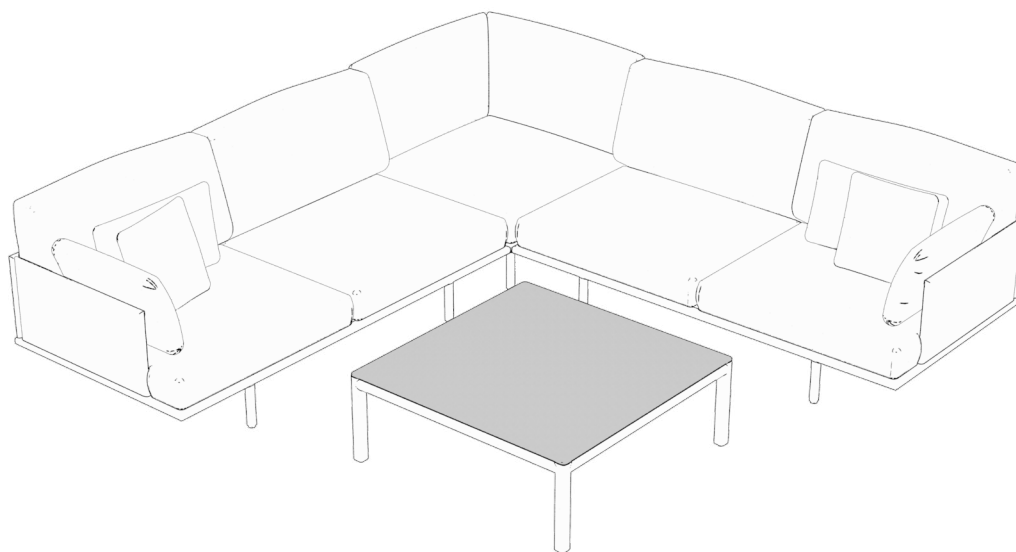

point long island tables

features

Point Long Island Tables feature a thin profile that matches the Point Long Island Lounge Seating. Offered through a partnership with Point Outdoor in Alicante, Spain, Long Island is designed by Christophe Pillet.

Available in three sizes, a side table and two coffee tables, these tables provide an elegant simplicity to any lounge environment. Bases are constructed from extruded aluminum and finished in a durable textured powder paint and tops are a solid core with a solid or marble pattern. Point Long Island Tables will become your new classic for use indoors or in an outdoor environment.

dimensions

Point Long Island
Side Table
(PNLTWA)

Point Long Island
Coffee Table
(PNLTWC)

Point Long Island
Rectangle Coffee Table
(PNLTWE)

point long island tables

planning

Point Long Island Occasional Tables are eminently versatile and available in three sizes. They offer an elegant simplicity that enhances any indoor lounge setting while being designed to withstand the elements in an outdoor environment.

specifying point long island table finishes

The Point Long Island table is available in a select finish offering to complement the Point Long Island lounge seating.

- 1 Point Solid Core Surface Finish**
 Select grade and finish of tabletop
- 2 Frame Finish**
 Select frame paint finish