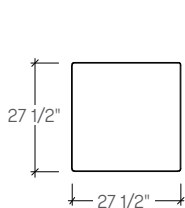

dimensions

Point Long Island
Side Table
(PNLTWA)

Point Long Island
Coffee Table
(PNLTWC)

Point Long Island
Rectangle Coffee Table
(PNLTWE)

point long island tables

planning

Point Long Island Occasional Tables are eminently versatile and available in three sizes. They offer an elegant simplicity that enhances any indoor lounge setting while being designed to withstand the elements in an outdoor environment.

PNLTW point long island outdoor occasional table

Product Options

Configuration	Point Solid Core Surface Finish	Point Frame Finish
A Side Table 27.5" x 27.5" x 20.9" H / 70cm x 70cm x 53.2cm H	Grade 1 Solid Core 1Y Beige	QM Mineral White QG Gunmetal Grey
C Coffee Table 39.4" x 39.4" x 14.6" H / 100cm x 100 cm x 37.2cm H	Grade 2 Solid Core 1Z Black	
E Rectangle Coffee Table 47.2" x 27.5" x 14.6" H / 120cm x 70cm x 37.2cm H	Grade 2 Solid Core 1A Marbled White	