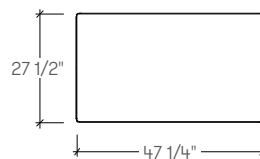

dimensions

Point Long Island
Side Table
(PNLTWA)

Point Long Island
Coffee Table
(PNLTWC)

Point Long Island
Rectangle Coffee Table
(PNLTWE)

point long island tables

planning

Point Long Island Occasional Tables are eminently versatile and available in three sizes. They offer an elegant simplicity that enhances any indoor lounge setting while being designed to withstand the elements in an outdoor environment.