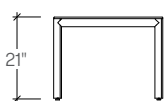

dimensions

Point Long Island
Side Table
(PNLTWA)

Point Long Island
Coffee Table
(PNLTWC)

Point Long Island
Rectangle Coffee Table
(PNLTWE)

point long island tables

planning

Point Long Island Occasional Tables are eminently versatile and available in three sizes. They offer an elegant simplicity that enhances any indoor lounge setting while being designed to withstand the elements in an outdoor environment.