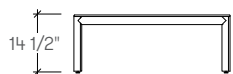

dimensions

Point Long Island
Side Table
(PNLTWA)

Point Long Island
Coffee Table
(PNLTWC)

Point Long Island
Rectangle Coffee Table
(PNLTWE)

point long island tables

planning

Point Long Island Occasional Tables are eminently versatile and available in three sizes. They offer an elegant simplicity that enhances any indoor lounge setting while being designed to withstand the elements in an outdoor environment.