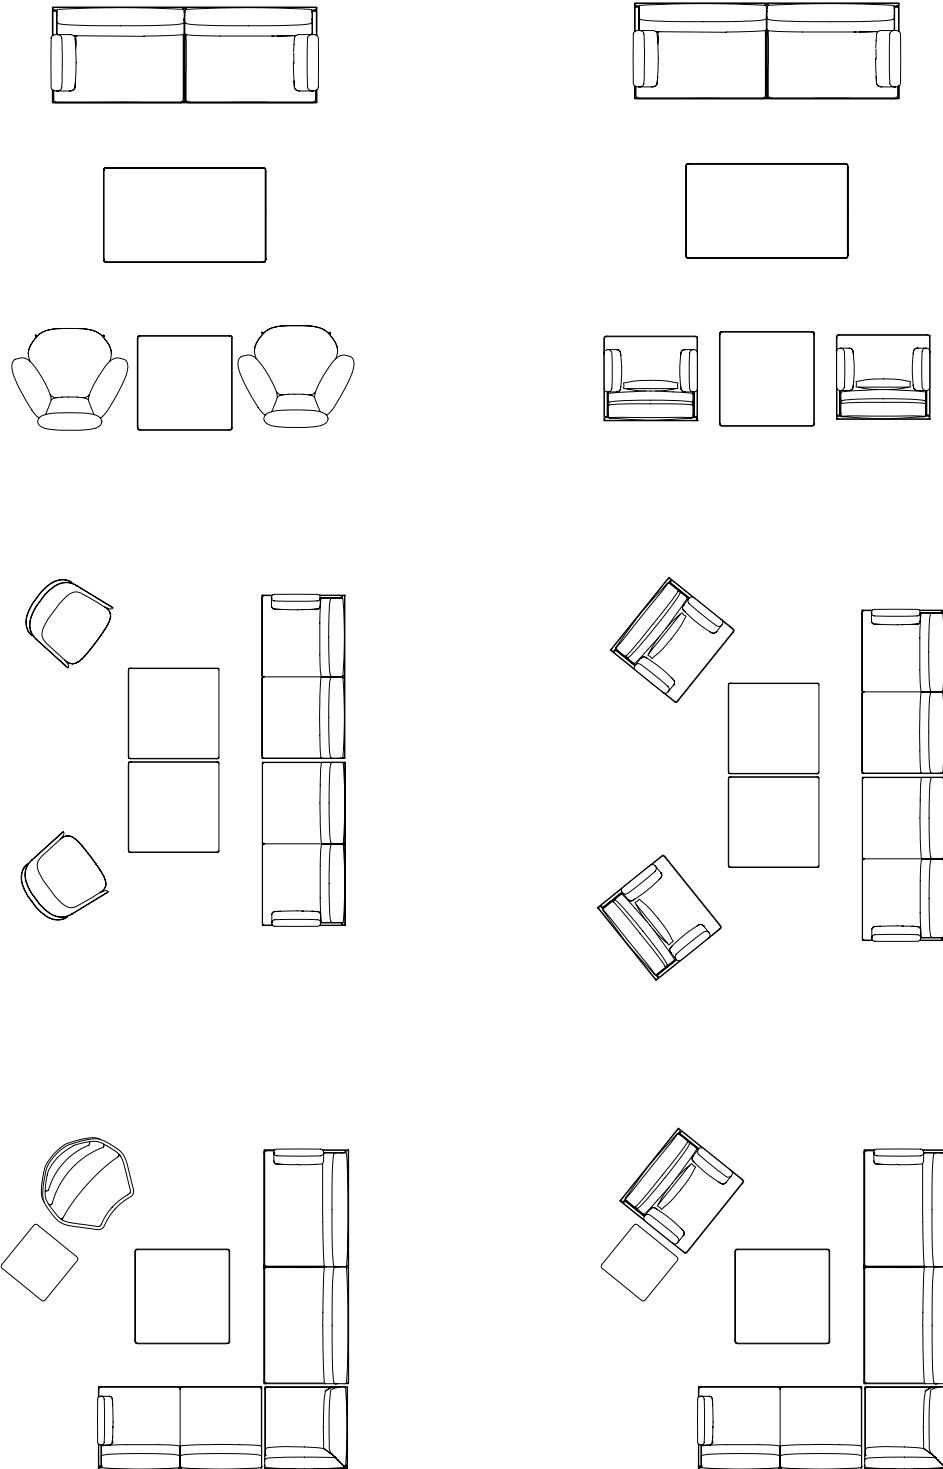

dimensions

Point Long Island
Side Table
(PNLTWA)

Point Long Island
Coffee Table
(PNLTWC)

Point Long Island
Rectangle Coffee Table
(PNLTWE)

point long island tables

planning

Point Long Island Occasional Tables are eminently versatile and available in three sizes. They offer an elegant simplicity that enhances any indoor lounge setting while being designed to withstand the elements in an outdoor environment.

specifying point long island table finishes

The Point Long Island table is available in a select finish offering to complement the Point Long Island lounge seating.

- 1 Point Solid Core Surface Finish**
 Select grade and finish of tabletop
- 2 Frame Finish**
 Select frame paint finish

specification example

Point Long Island tables are available in a side table and two coffee table configurations. All Point Long Island tables are built for use in both an indoor or an outdoor environment.