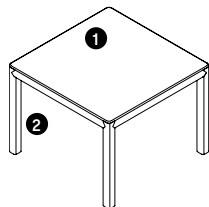

specifying point long island table finishes

The Point Long Island table is available in a select finish offering to complement the Point Long Island lounge seating.

- **1 Point Solid Core Surface Finish**
  Select grade and finish of tabletop
- **2 Frame Finish**
  Select frame paint finish

specification example

Point Long Island tables are available in a side table and two coffee table configurations. All Point Long Island tables are built for use in both an indoor or an outdoor environment.

Steps involved in specifying Point Long Island	Example:
Select the model for indoor or outdoor use	PNLTW
Select the table configuration	PNLTWA
Select the solid core surface finish	PNLTWA1A
Select the frame finish	PNLTWA1AQQ

weights

Point Long Island Side Table	33 lbs
Point Long Island Coffee Table	55 lbs
Point Long Island Rectangle Coffee Table	55 lbs

indoor / outdoor construction

Point Long Island Occasional Tables provide added elegance and are appropriate for any indoor lounge setting while constructed to stand up to the elements when used outdoors.

solid core high pressure laminate tops

Work surfaces are constructed from a durable solid core substrate and topped with a durable matte high-pressure laminate that is designed to withstand UV exposure, exposure to the elements and withstand wide swings in temperature.

outdoor rated paint

Point Long Island Table frames are constructed of extruded aluminum and finished in a textured paint formulated to withstand prolonged UV exposure and the weather. Point Long Island Tables are not available in any of Studio TK's Fundamental or Fashion Paint finishes.