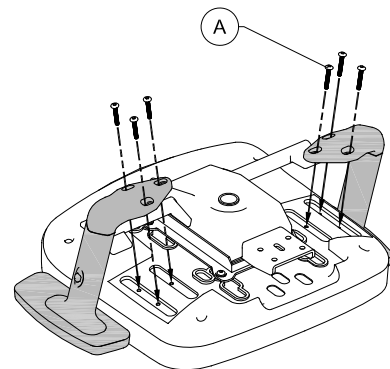

1

2

3

4

5

6

MINIMUM WIDTH
BETWEEN ARMRESTS

MAXIMUM WIDTH
BETWEEN ARMRESTS

⚠ WARNING ⚠

Hand tighten all screws securely using supplied 5 mm hex key.
Keep hex key in safe place.

If any parts are missing, damaged or worn, stop using this chair. Repair the chair with manufacturer supplied parts.