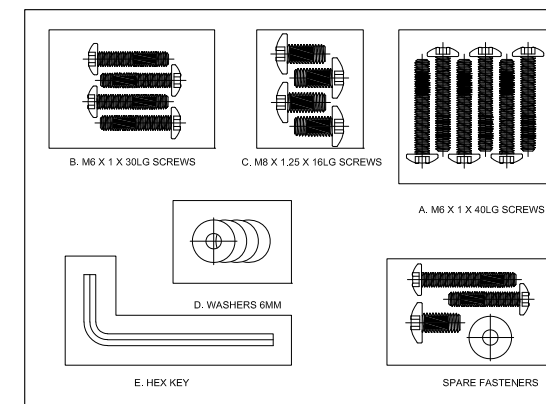

⚠ AVERTISSEMENT ⚠

Serrez fermement toutes les vis à la main à l'aide de la clé hexagonale de 5 mm fournie.
Conservez la clé hexagonale en lieu sûr.

Si des pièces sont manquantes, endommagées ou usées, cessez d'utiliser ce fauteuil. Réparez le fauteuil avec les pièces fournies par le fabricant.

Assurez-vous que toutes les vis sont solidement fixées. N'utilisez pas ce fauteuil tant que tous les boulons et pièces ne sont pas fermement serrés. Vérifiez régulièrement que toutes les vis restent serrées. Ne pas fixer les vis ou laisser les vis se desserrer peut entraîner des blessures. Cette chaise est destinée à être utilisée par une personne pesant 275 lb (124 kg) ou moins.