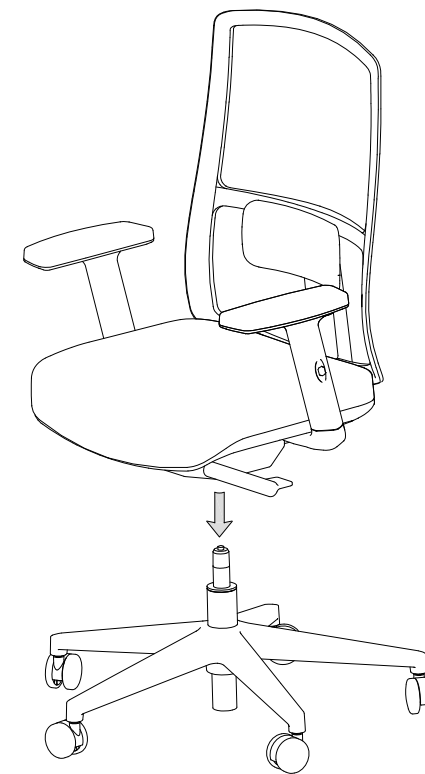

1

2

3

4

5

6

MINIMUM WIDTH
BETWEEN ARMRESTS

MAXIMUM WIDTH
BETWEEN ARMRESTS

⚠ WARNING ⚠

Hand tighten all screws securely using supplied 5 mm hex key.
Keep hex key in safe place.

If any parts are missing, damaged or worn, stop using this chair. Repair the chair with manufacturer supplied parts.

Ensure all screws are securely fastened. Do not use this chair unless all bolts and parts are firmly tightened. Periodically check that all screws remain tight. Failure to secure screws or allowing screws to become loose may result in personal injury. This chair is for use by one person weighing 275 lbs (124 kg) or less.