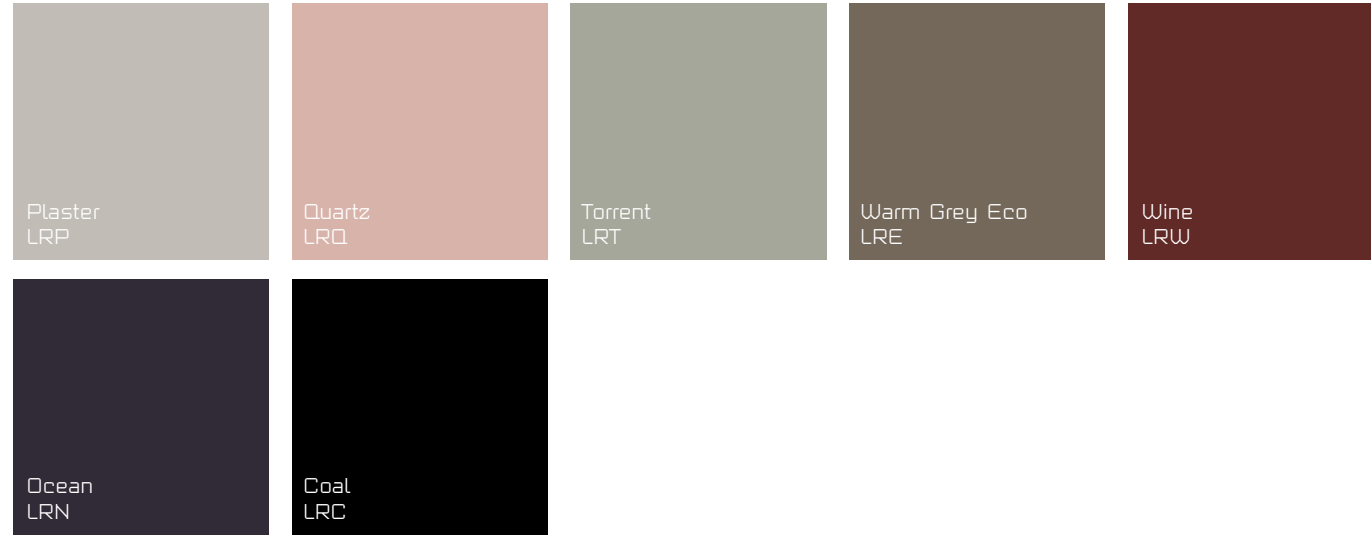

## SHELL COLORS

### polypropylene shell colors

## LEG AND BASE COLOR OPTIONS

### polypropylene leg colors