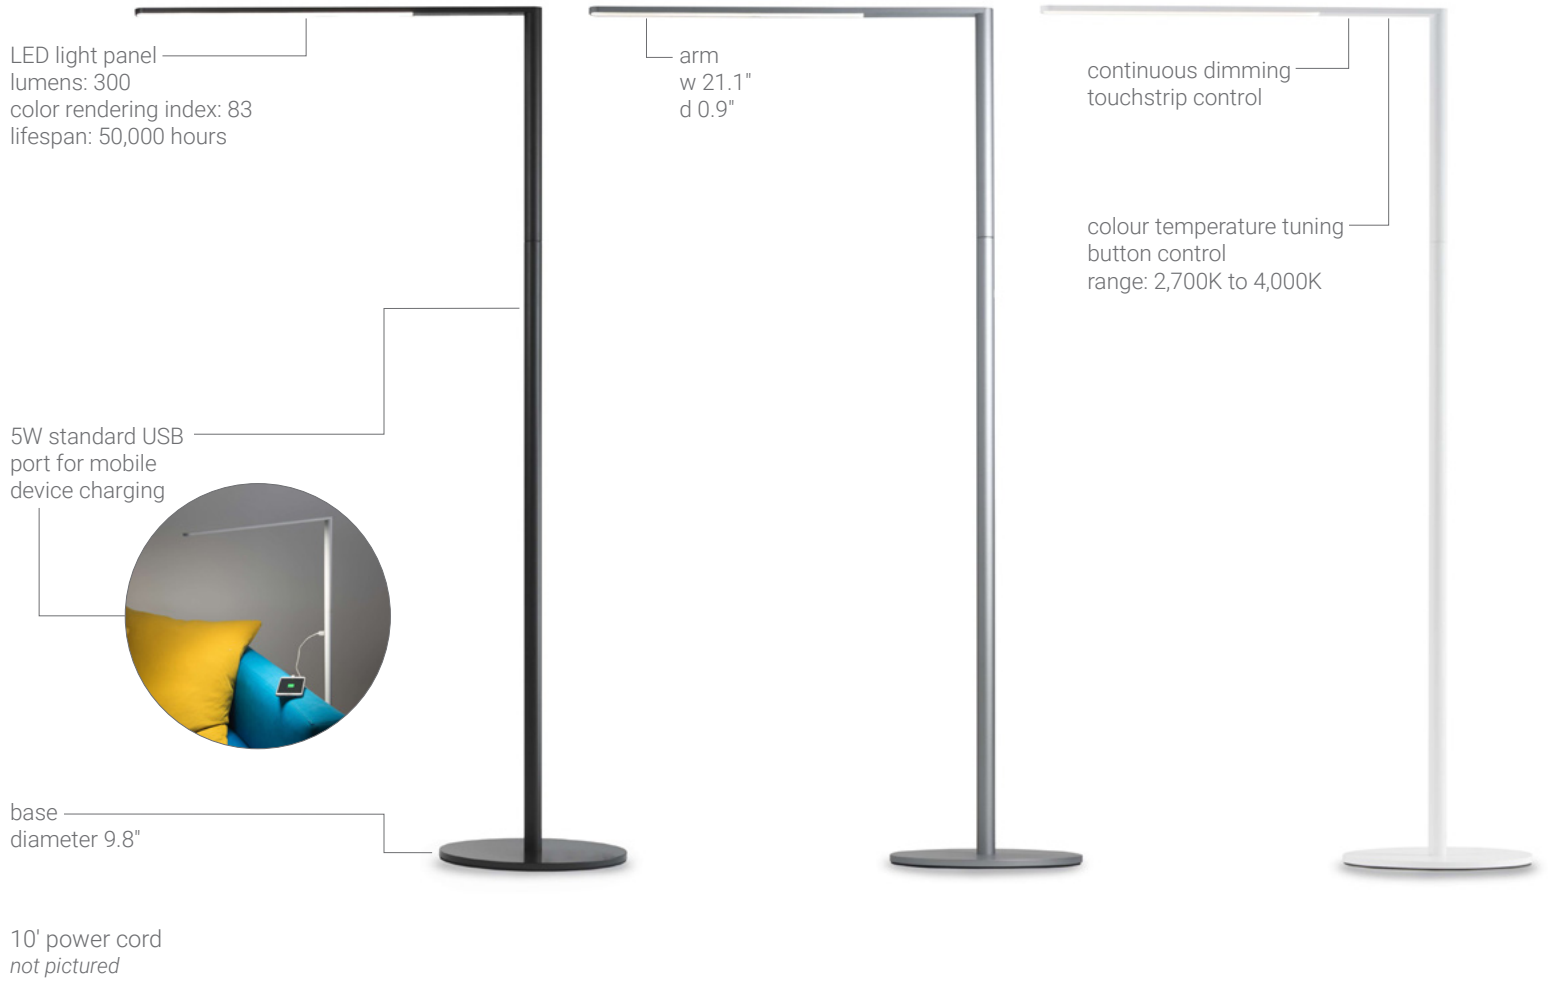

teknion

lady 7 *by koncept*

Subtle yet dynamic, Lady 7 is floor lamp that acts like a task light, enhancing function and purpose in any space. Its refined design cleverly conceals numerous work-focused features within a sleek, linear silhouette. The body telescopes to adjust in height, and swivels 360 degrees. Smooth dimming and colour temperature adjustments are made by hidden touch controls. A nine-hour shut-off timer conserves the lamp's already-efficient energy use. Lady 7 is a quiet luxury companion to working or lounging in style.

features

adjustments

environmental considerations

- energy consumption: 6.5W
- 9 hour auto-shutoff timer
- aluminum body is fully recyclable
- LEDs do not contain mercury
- water-based paint

finishes