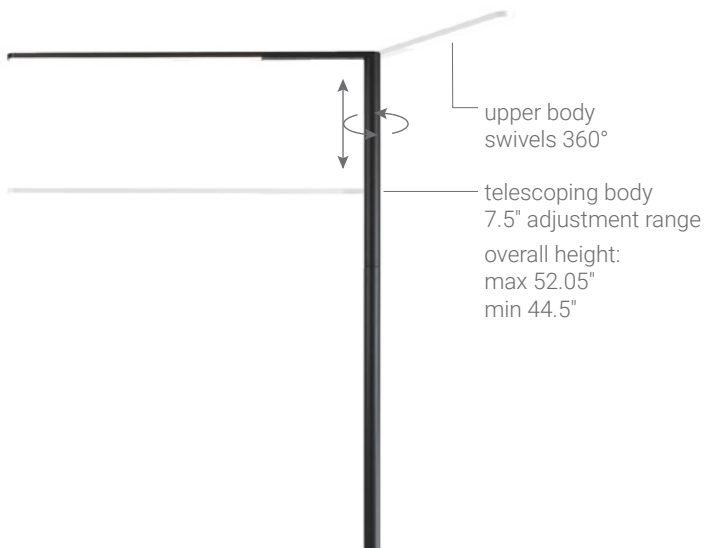

teknion

lady 7 *by koncept*

Subtle yet dynamic, Lady 7 is floor lamp that acts like a task light, enhancing function and purpose in any space. Its refined design cleverly conceals numerous work-focused features within a sleek, linear silhouette. The body telescopes to adjust in height, and swivels 360 degrees. Smooth dimming and colour temperature adjustments are made by hidden touch controls. A nine-hour shut-off timer conserves the lamp's already-efficient energy use. Lady 7 is a quiet luxury companion to working or lounging in style.

features

adjustments

environmental considerations

- energy consumption: 6.5W
- 9 hour auto-shutoff timer
- aluminum body is fully recyclable
- LEDs do not contain mercury
- water-based paint

finishes