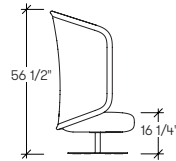

Metal Base and Tablet Arm finishes
Fundamental and Fashion powdercoat finishes available.

Laminate and Veneer
Studio Veneer and Foundation laminate

Dimensions

Libelle Lounge, Lounge with Privacy Screen (TKBA3)