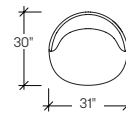

Metal Base and Tablet Arm finishes
Fundamental and Fashion powdercoat finishes available.

Laminate and Veneer
Studio Veneer and Foundation laminate

Dimensions

Libelle Lounge, Lounge with Privacy Screen (TKBA3)