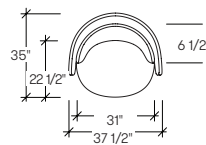

Metal Base and Tablet Arm finishes
Fundamental and Fashion powdercoat finishes available.

Laminate and Veneer
Studio Veneer and Foundation laminate

Dimensions

Libelle Lounge, Lounge with Privacy Screen (TKBA3)