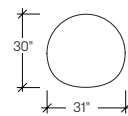

Libelle Lounge, Pouf (TKBA1)