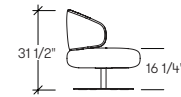

Metal Base and Tablet Arm finishes
Fundamental and Fashion powdercoat finishes available.

Laminate and Veneer
Studio Veneer and Foundation laminate

Dimensions

Libelle Lounge, Lounge with Privacy Screen (TKBA3)