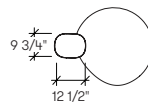

Libelle Tablet (TKBB)

Studio TK
3940 US 70 Business Hwy, West
Clayton, North Carolina 27520, USA
Tel: 855.941.0262 / Fax: 919.464.2927
www.studiotk.com

©, TM Trademarks of teknon corporation and/or its subsidiaries or licensed to it. Patents may be pending. Some products may not be available in all markets. Contact your local Studio TK representative for availability.
CAN/US/INT 02-22 © Teknon 2022 Printed in Canada SS-095-0090EN