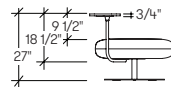

Libelle Tablet (TKBB)

Studio TK
3940 US 70 Business Hwy, West
Clayton, North Carolina 27520, USA
Tel: 855.941.0262 / Fax: 919.464.2927
www.studiotk.com

©, TM Trademarks of teknon corporation and/or its subsidiaries or licensed to it. Patents may be pending. Some products may not be available in all markets. Contact your local Studio TK representative for availability.
CAN/US/INT 02-22 © Teknon 2022 Printed in Canada SS-095-0090EN