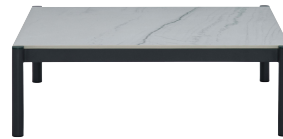

The tables come with solid or marbled HPL surfaces on a solid core, ensuring durability for indoor and outdoor settings.

Designer
Mario Ruiz

Typology
Indoor/Outdoor
Tables

Collection
Point Outdoor

Year
2025

Finishes

Table Finishes

Available in a solid Grade 1 or marbled Grade 2 high pressure laminate on solid core.

Base Finishes

Available in Mineral White or Gunmetal Grey textured paint

Collection

Dimensions

Point Origin Side Table
(PNOTWA)