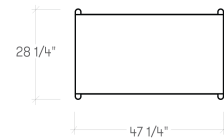

Finishes

Table Finishes

Available in a solid Grade 1 or marbled Grade 2 high pressure laminate on solid core.

Base Finishes

Available in Mineral White or Gunmetal Grey textured paint

Collection

Dimensions

Point Origin Side Table
(PNOTWA)