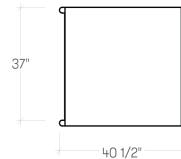

Finishes

Table Finishes

Available in a solid Grade 1 or marbled Grade 2 high pressure laminate on solid core.

Base Finishes

Available in Mineral White or Gunmetal Grey textured paint

Collection

Dimensions

Point Origin Side Table
(PNOTWA)