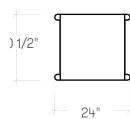

Finishes

Table Finishes

Available in a solid Grade 1 or marbled Grade 2 high pressure laminate on solid core.

Base Finishes

Available in Mineral White or Gunmetal Grey textured paint

Collection

Dimensions

Point Origin Side Table
(PNOTWA)