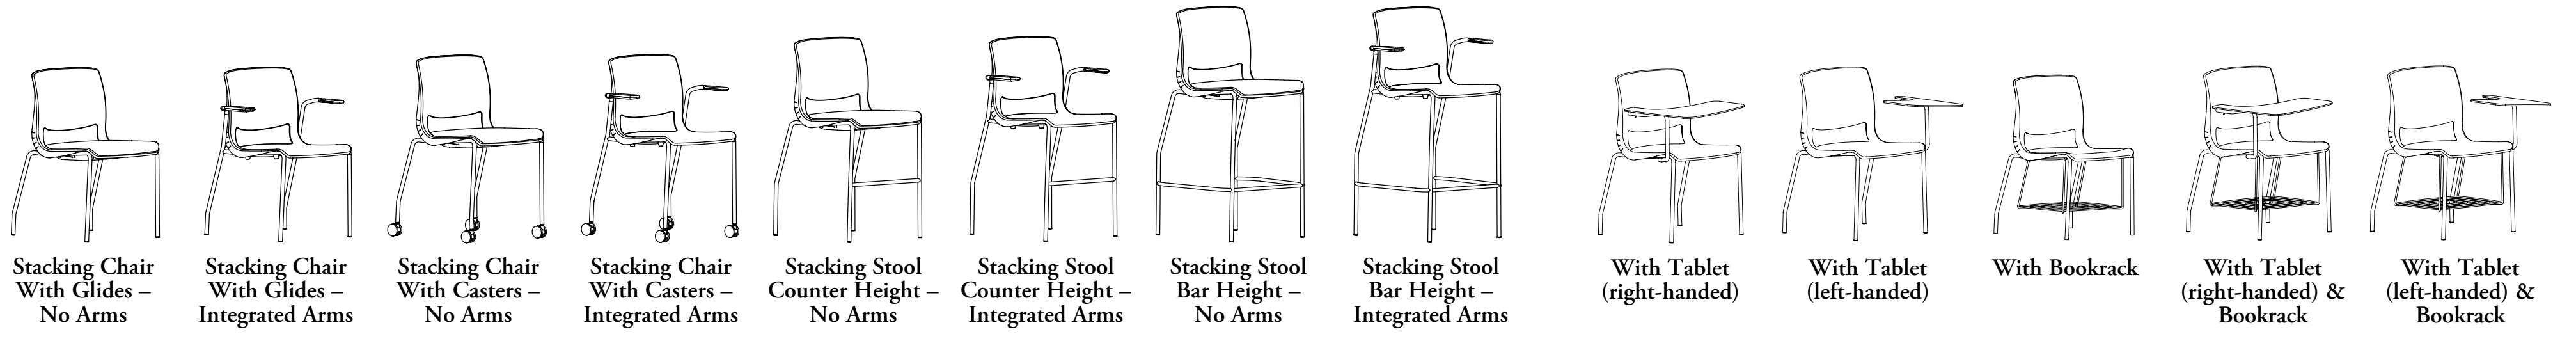

Variable

Variable Accessories