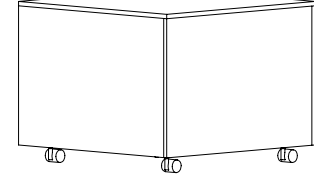

Small Round Lounge Height Ottoman

Medium Round Lounge Height Ottoman

Small Square Teknion dna Height Ottoman

Small Square Lounge Height Ottoman

Medium Square Lounge Height Ottoman

Teknion dna™

Bench

Bench with Bolster

Bench with Side Table

Bench with Bolster and Side Table

Square Seat/Ottoman

Square Seat/Ottoman and Side Table

Square Table

Add-On Side Table

Freestanding Laptop Table

Coffee Table - Square