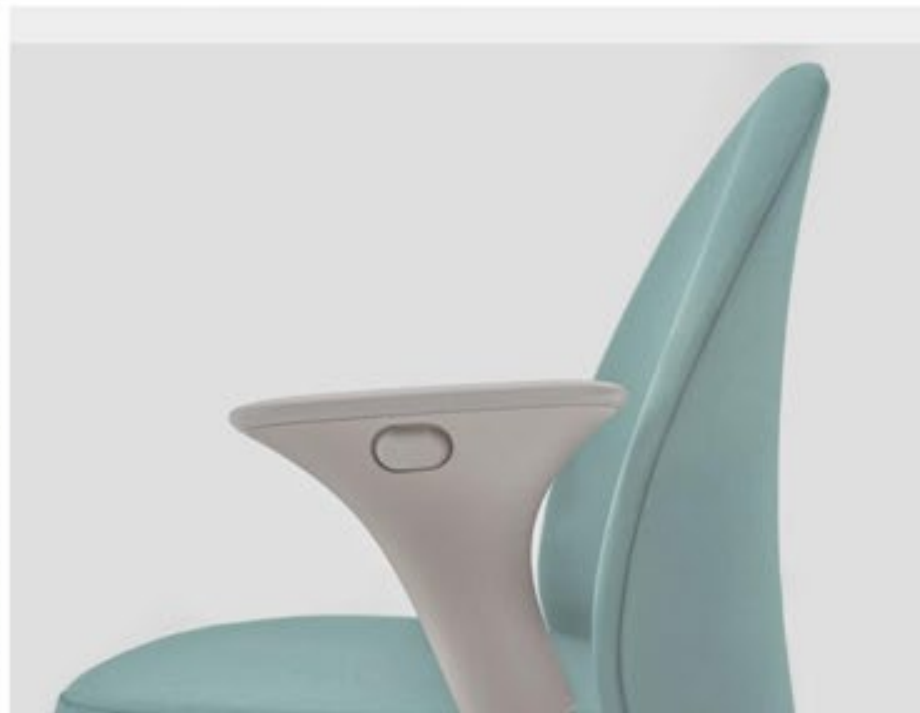

ESSA

teknion

Designed for Teknion by PearsonLloyd, the Essa task chair takes its name from the word *essence*, selected to capture its pared-down scale and pure, sculptural shape. Essa takes cues from the classic club chair, emphasizing simplicity, elegance and softness.