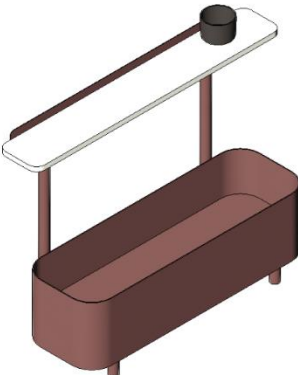

COMPLEMENTS

- New Additions.