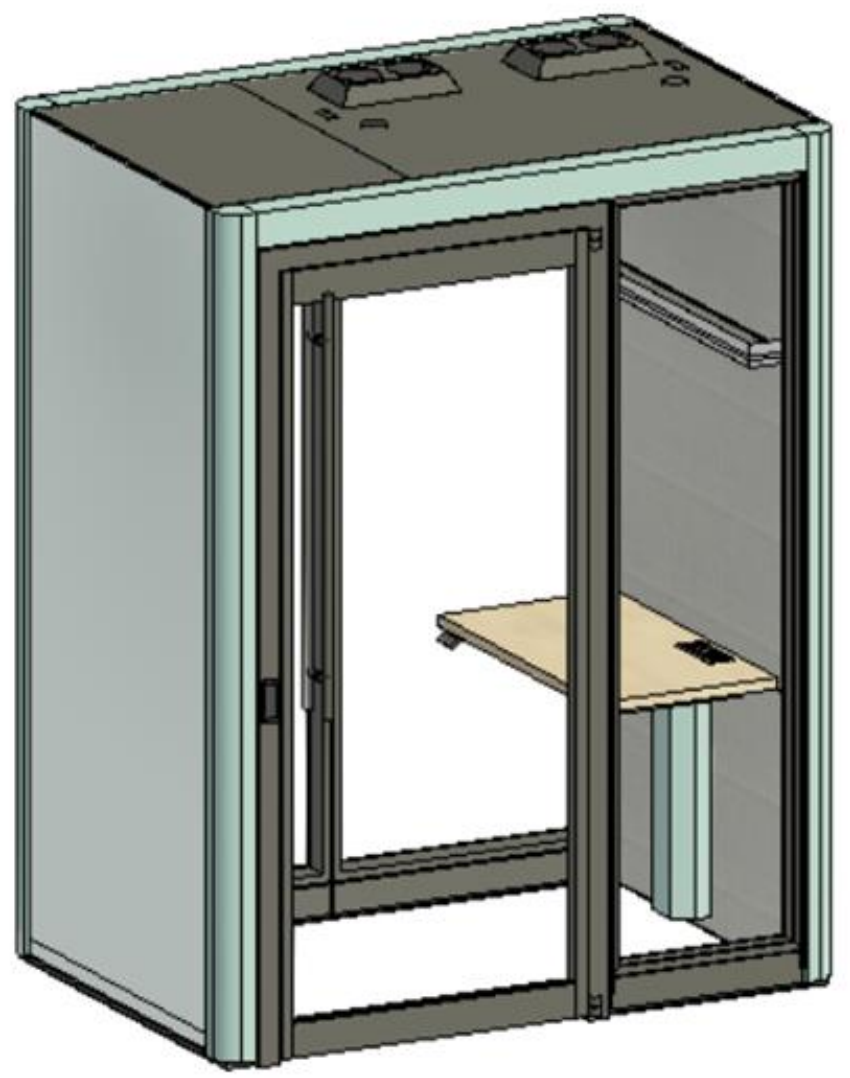

## POD

- A new Monoleg Height Adjustable Worksurface in Tek Work and new electrical option in POD series.