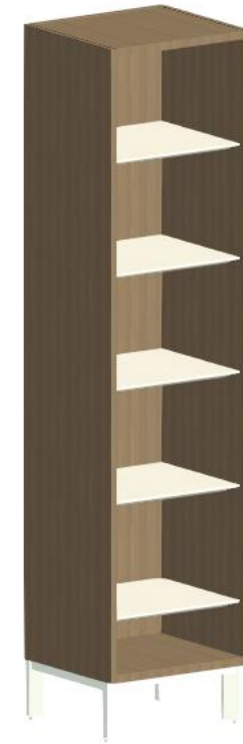

Chronicle new catalog

Chronicle introduces new Credenzas, Desks, Run-offs, Bridge & Tables, Height-Adjustable, Wall-Mounted Elements, Bookcases, Stackers & Towers, Accessories & Electricals.

I want them!

[January 2024 Content Update Download](#)

[Teknion's Revit Resources link](#)

[Teknion Material Library](#)

[Teknion Texture Images](#)

routes products update

- New upholstery fabrics are added to Routes Add On Board, Tech Board, and Work Board.