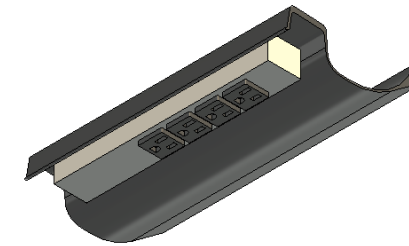

[Teknion Material Library](#)

[Teknion Texture Images](#)

Kiosk products update

- Fabrics Sub-sets updates to Framed Fabric Add On. Grade 4 & Grade 5 added to Mobile Work Tool Add On Boards.

complements updates

- Soft Gris are removed from Electric Power station & Power Rod.

I want them!

[January 2024 Content Update Download](#)

[Teknion's Revit Resources link](#)

[Teknion Material Library](#)

[Teknion Texture Images](#)