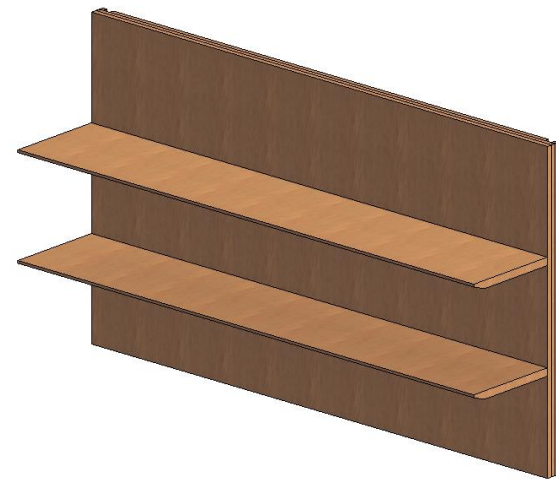

Chronicle new catalog

Chronicle introduces new Credenzas, Desks, Run-offs, Bridge & Tables, Height-Adjustable, Wall-Mounted Elements, Bookcases, Stackers & Towers, Accessories & Electricals.

I want them!

[January 2024 Content Update Download](#)

[Teknion's Revit Resources link](#)

[Teknion Material Library](#)

[Teknion Texture Images](#)

routes products update

- New upholstery fabrics are added to Routes Add On Board, Tech Board, and Work Board.