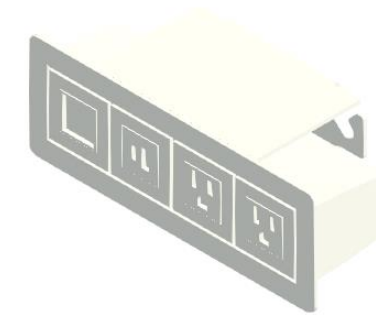

[Teknion Material Library](#)

[Teknion Texture Images](#)

Kiosk products update

- Fabrics Sub-sets updates to Framed Fabric Add On. Grade 4 & Grade 5 added to Mobile Work Tool Add On Boards.

complements updates

- Soft Gris are removed from Electric Power station & Power Rod.

I want them!

[January 2024 Content Update Download](#)

[Teknion's Revit Resources link](#)

[Teknion Material Library](#)

[Teknion Texture Images](#)