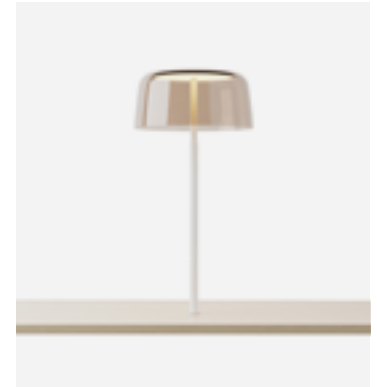

teknion

yurei *by koncept*

Comprised of a Table Lamp, Thru Mount and Floor Lamp, the Yurei family brings modern sophistication to whatever environment it's in, from open ancillary spaces to quiet private offices. Emitting a beautifully soft, diffused glow thanks to a large, dimmable LED panel, the light it casts can be further personalized by raising or lowering the telescopic body. Offering choice in aesthetic style, Yurei can be specified with a removable polymer shade in clear or translucent tints, or without the shade for a minimalist look. The USB-C port adds yet more function and convenience.

features

models

table lamp

thru mount

floor lamp

environmental considerations

- energy consumption: 7W
- LEDs do not contain mercury
- aluminum body is fully recyclable
- water-based paint

transparent polymer shade finishes

clear dark grey tea brown pool blue

lamp finishes