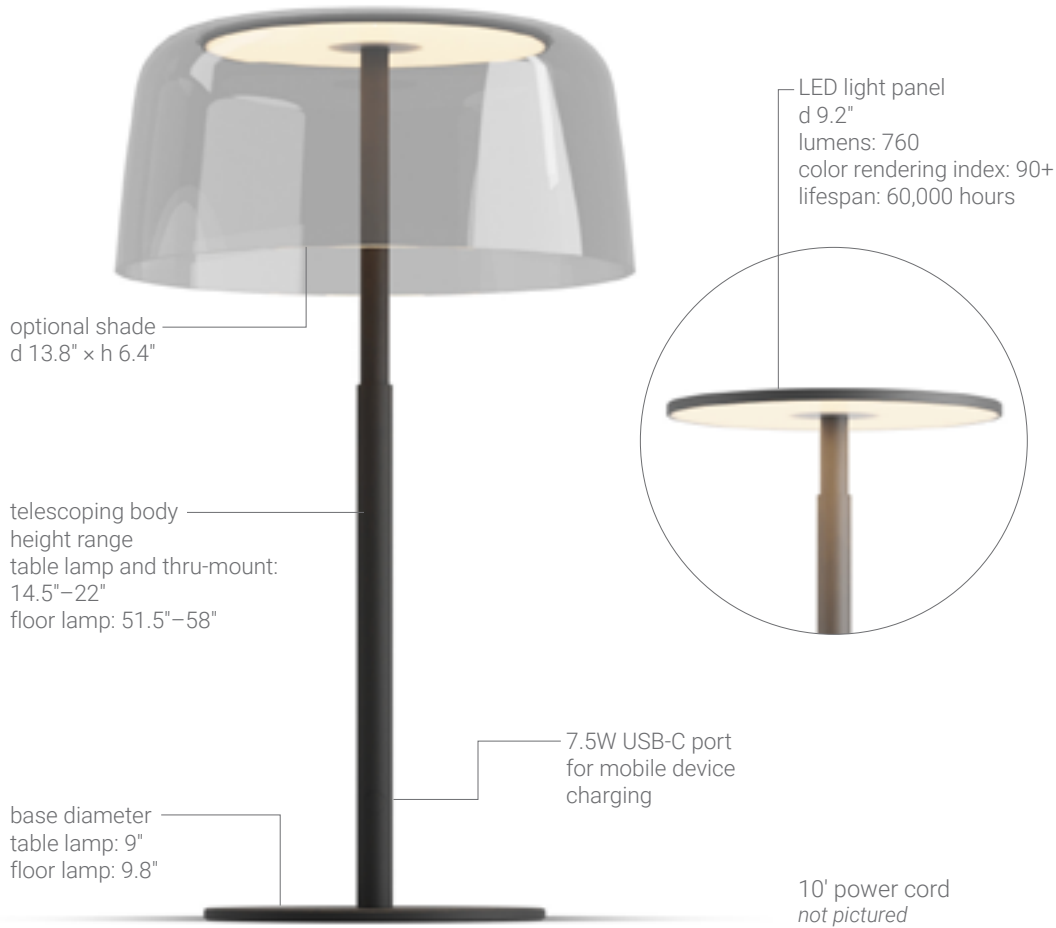

teknion

yurei *by koncept*

Comprised of a Table Lamp, Thru Mount and Floor Lamp, the Yurei family brings modern sophistication to whatever environment it's in, from open ancillary spaces to quiet private offices. Emitting a beautifully soft, diffused glow thanks to a large, dimmable LED panel, the light it casts can be further personalized by raising or lowering the telescopic body. Offering choice in aesthetic style, Yurei can be specified with a removable polymer shade in clear or translucent tints, or without the shade for a minimalist look. The USB-C port adds yet more function and convenience.

features

models

table lamp

thru mount

floor lamp

environmental considerations

- energy consumption: 7W
- LEDs do not contain mercury
- aluminum body is fully recyclable
- water-based paint

transparent polymer shade finishes

clear dark grey tea brown pool blue

lamp finishes