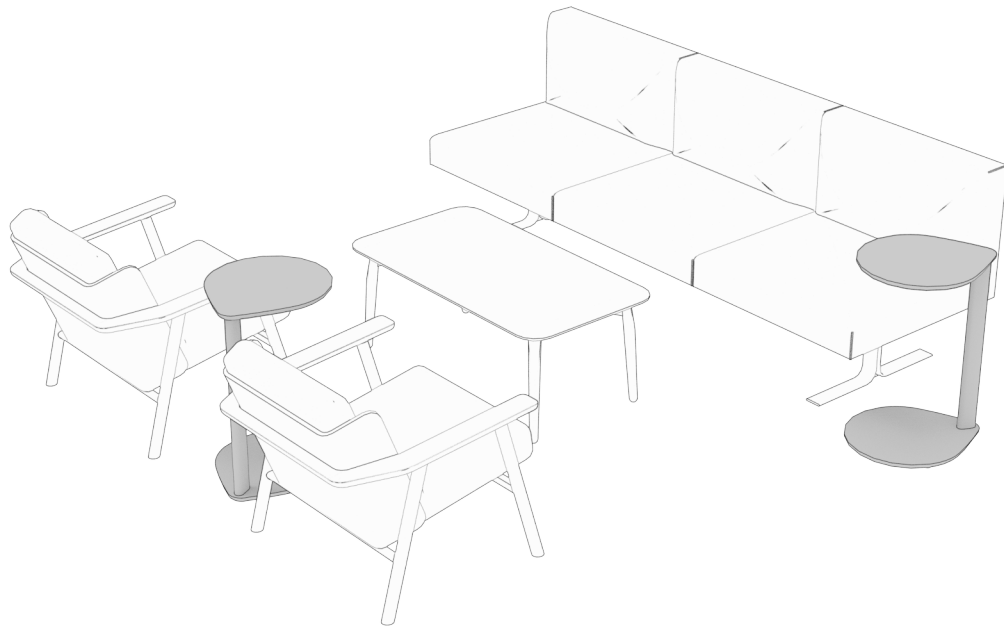

### features

Offered through a partnership with Artifort in Schijndel, The Netherlands, Artifort Compass tables are simple, elegant wooden companions that enhance seating spaces and adapt naturally to flexible lifestyles. Designed by Mike & Maaïke, Artifort Compass' semi-circular surface is welcoming from many angles, allowing individuals to position and reposition to suit your needs quickly.

Artifort Compass perfectly harmonizes with Studio TK's chairs, lounges, sectionals, and sofas. Its low-profile base slips conveniently under your sofa or chair while its cantilevered design brings the surface comfortably close. Artifort Compass can be rotated to one side, positioned in front, or hovered over your lap, providing the perfect surface for a drink or the ideal position for your laptop.