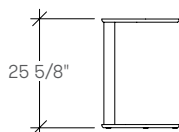

dimensions

Artifort Compass
Task Table
(ARCT)