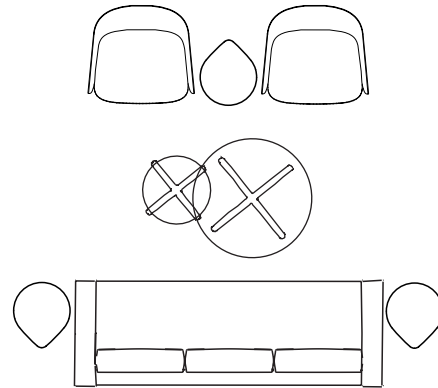

artifort compass

planning