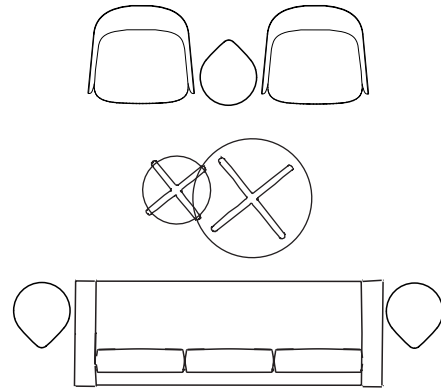

artifort compass

planning