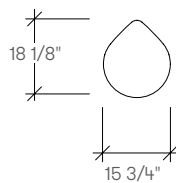

dimensions

Artifort Compass
Task Table
(ARCT)