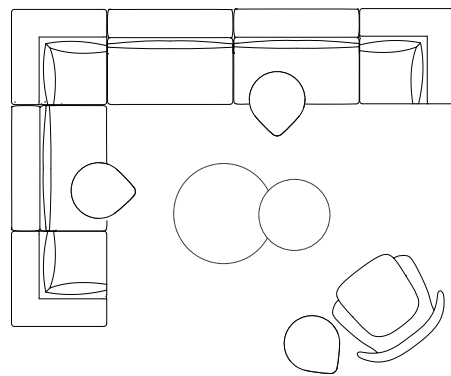

artifort compass

planning