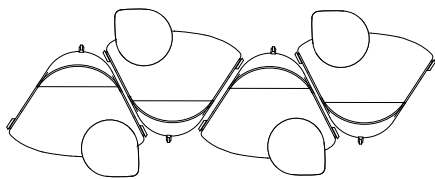

artifort compass

planning