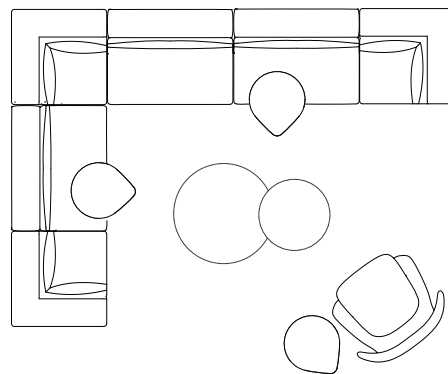

artifort compass

planning