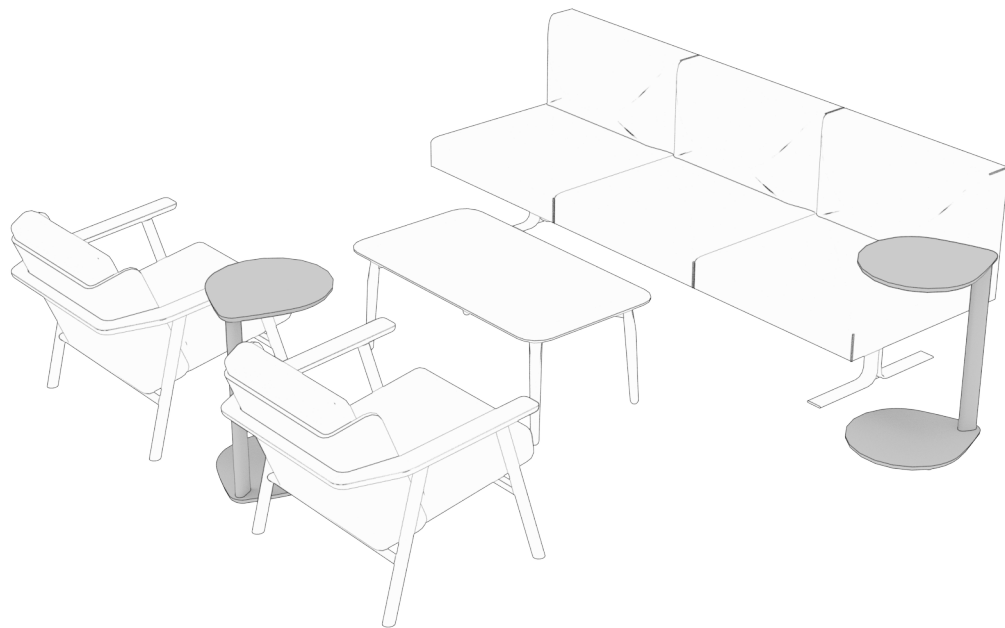

### features

Offered through a partnership with Artifort in Schijndel, The Netherlands, Artifort Compass tables are simple, elegant wooden companions that enhance seating spaces and adapt naturally to flexible lifestyles. Designed by Mike & Maaïke, Artifort Compass' semi-circular surface is welcoming from many angles, allowing individuals to position and reposition to suit your needs quickly.

Artifort Compass perfectly harmonizes with Studio TK's chairs, lounges, sectionals, and sofas. Its low-profile base slips conveniently under your sofa or chair while its cantilevered design brings the surface comfortably close. Artifort Compass can be rotated to one side, positioned in front, or hovered over your lap, providing the perfect surface for a drink or the ideal position for your laptop.