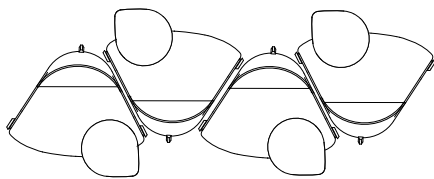

artifort compass

planning