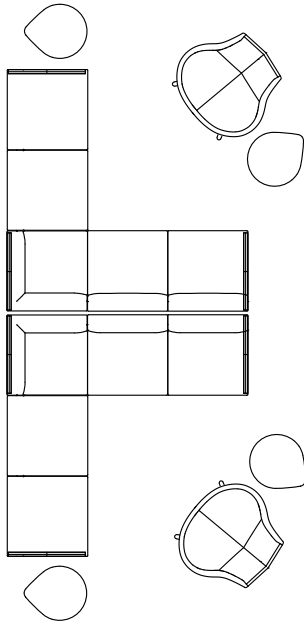

artifort compass

planning