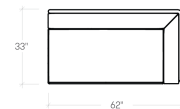

point origin seating product information

Simple and straightforward, Point Origin is a collection of lounge seating and occasional tables designed for casual indoor use and specified for outdoor durability. Offered through a partnership with Point Outdoor in Alicante, Spain, and created by designer Mario Ruiz, the collection includes lounge chairs, two—or three-seat sofas, and matching occasional tables.

Featuring simple lines with discreet design gestures, Origin sofas can be used individually or grouped together with single-arm sofas to create larger configurations or L-shaped arrangements. Despite the simple appearance, the furniture is exceptionally comfortable. Origin features sturdy welded aluminum frames paired with thick foam cushions, available in a wide range of textiles.

Designer	Typology
Mario Ruiz	Indoor/Outdoor Lounge Seating
Collection	Year
Point Outdoor	2025

Fabrics & Finishes

Seat Upholstery

Seat can be finished in different fabrics available from Luum, Maharam & Kvadrat; COM

Additional pattern options available for use in an outdoor environment

Frame Finishes

Available in Mineral White or Gunmetal Grey textured paint

Studio TK

3940 US 70 Business Hwy, West
Clayton, North Carolina 27520, USA
Tel: 855.941.0262 / Fax: 919.464.2927
www.studiotk.com

©, TM Trademarks of teknon corporation and/or its subsidiaries or licensed to it. Patents may be pending. Some products may not be available in all markets. Contact your local Studio TK representative for availability.
CAN/US/INT 01-25 © Teknon 2025 Printed in Canada

Collection

Dimensions

Point Origin Lounge
Chair
(PNOCP1A /
PNOCW1A)