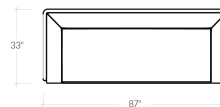

point origin seating product information

Simple and straightforward, Point Origin is a collection of lounge seating and occasional tables designed for casual indoor use and specified for outdoor durability. Offered through a partnership with Point Outdoor in Alicante, Spain, and created by designer Mario Ruiz, the collection includes lounge chairs, two—or three-seat sofas, and matching occasional tables.

Featuring simple lines with discreet design gestures, Origin sofas can be used individually or grouped together with single-arm sofas to create larger configurations or L-shaped arrangements. Despite the simple appearance, the furniture is exceptionally comfortable. Origin features sturdy welded aluminum frames paired with thick foam cushions, available in a wide range of textiles.

Designer	Typology
Mario Ruiz	Indoor/Outdoor Lounge Seating
Collection	Year
Point Outdoor	2025

Fabrics & Finishes

Seat Upholstery

Seat can be finished in different fabrics available from Luum, Maharam & Kvadrat; COM

Additional pattern options available for use in an outdoor environment

Frame Finishes

Available in Mineral White or Gunmetal Grey textured paint

Studio TK

3940 US 70 Business Hwy, West
Clayton, North Carolina 27520, USA
Tel: 855.941.0262 / Fax: 919.464.2927
www.studiotk.com

©, TM Trademarks of teknon corporation and/or its subsidiaries or licensed to it. Patents may be pending. Some products may not be available in all markets. Contact your local Studio TK representative for availability.
CAN/US/INT 01-25 © Teknon 2025 Printed in Canada

Collection

Dimensions

Point Origin Lounge
Chair
(PNOCP1A /
PNOCW1A)