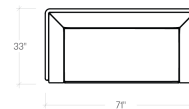

point origin seating product information

Simple and straightforward, Point Origin is a collection of lounge seating and occasional tables designed for casual indoor use and specified for outdoor durability. Offered through a partnership with Point Outdoor in Alicante, Spain, and created by designer Mario Ruiz, the collection includes lounge chairs, two—or three-seat sofas, and matching occasional tables.

Featuring simple lines with discreet design gestures, Origin sofas can be used individually or grouped together with single-arm sofas to create larger configurations or L-shaped arrangements. Despite the simple appearance, the furniture is exceptionally comfortable. Origin features sturdy welded aluminum frames paired with thick foam cushions, available in a wide range of textiles.

Designer	Typology
Mario Ruiz	Indoor/Outdoor Lounge Seating
Collection	Year
Point Outdoor	2025

Fabrics & Finishes

Seat Upholstery

Seat can be finished in different fabrics available from Luum, Maharam & Kvadrat; COM

Additional pattern options available for use in an outdoor environment

Frame Finishes

Available in Mineral White or Gunmetal Grey textured paint

Studio TK

3940 US 70 Business Hwy, West
Clayton, North Carolina 27520, USA
Tel: 855.941.0262 / Fax: 919.464.2927
www.studiotk.com

©, TM Trademarks of teknon corporation and/or its subsidiaries or licensed to it. Patents may be pending. Some products may not be available in all markets. Contact your local Studio TK representative for availability.
CAN/US/INT 01-25 © Teknon 2025 Printed in Canada

Collection

Dimensions

Point Origin Lounge
Chair
(PNOCP1A /
PNOCW1A)