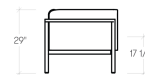

point origin seating product information

Simple and straightforward, Point Origin is a collection of lounge seating and occasional tables designed for casual indoor use and specified for outdoor durability. Offered through a partnership with Point Outdoor in Alicante, Spain, and created by designer Mario Ruiz, the collection includes lounge chairs, two—or three-seat sofas, and matching occasional tables.

Featuring simple lines with discreet design gestures, Origin sofas can be used individually or grouped together with single-arm sofas to create larger configurations or L-shaped arrangements. Despite the simple appearance, the furniture is exceptionally comfortable. Origin features sturdy welded aluminum frames paired with thick foam cushions, available in a wide range of textiles.

Designer	Typology
Mario Ruiz	Indoor/Outdoor Lounge Seating
Collection	Year
Point Outdoor	2025

Fabrics & Finishes

Seat Upholstery

Seat can be finished in different fabrics available from Luum, Maharam & Kvadrat; COM

Additional pattern options available for use in an outdoor environment

Frame Finishes

Available in Mineral White or Gunmetal Grey textured paint

Studio TK

3940 US 70 Business Hwy, West
Clayton, North Carolina 27520, USA
Tel: 855.941.0262 / Fax: 919.464.2927
www.studiotk.com

©, TM Trademarks of teknon corporation and/or its subsidiaries or licensed to it. Patents may be pending. Some products may not be available in all markets. Contact your local Studio TK representative for availability.
CAN/US/INT 01-25 © Teknon 2025 Printed in Canada

Collection

Dimensions

Point Origin Lounge
Chair
(PNOCP1A /
PNOCW1A)