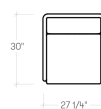

Dimensions