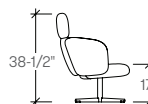

Collection

<b>Designer</b> Khodi Feiz	<b>Typology</b> Lounge
<b>Collection</b> StudioTK	<b>Year</b> 2024

Dimensions

Braso Four Star Swivel  
Low Back Chair  
**(ARX1XL)**

Braso Wood Four Leg  
Low Back Chair  
**(ARX1WL)**