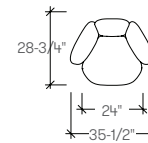

Collection

<b>Designer</b> Khodi Feiz	<b>Typology</b> Lounge
<b>Collection</b> StudioTK	<b>Year</b> 2024

Dimensions

Braso Four Star Swivel  
Low Back Chair  
**(ARX1XL)**

Braso Wood Four Leg  
Low Back Chair  
**(ARX1WL)**