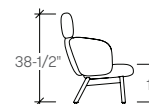

Collection

<b>Designer</b> Khodi Feiz	<b>Typology</b> Lounge
<b>Collection</b> StudioTK	<b>Year</b> 2024

Dimensions

Braso Four Star Swivel  
Low Back Chair  
**(ARX1XL)**

Braso Wood Four Leg  
Low Back Chair  
**(ARX1WL)**