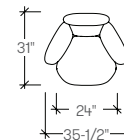

Collection

<b>Designer</b> Khodi Feiz	<b>Typology</b> Lounge
<b>Collection</b> StudioTK	<b>Year</b> 2024

Dimensions

Braso Four Star Swivel  
Low Back Chair  
**(ARX1XL)**

Braso Wood Four Leg  
Low Back Chair  
**(ARX1WL)**