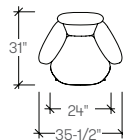

Collection

<b>Designer</b> Khodi Feiz	<b>Typology</b> Lounge
<b>Collection</b> StudioTK	<b>Year</b> 2024

Dimensions

Braso Four Star Swivel  
Low Back Chair  
**(ARX1XL)**

Braso Wood Four Leg  
Low Back Chair  
**(ARX1WL)**