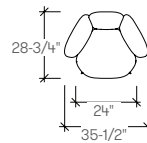

Collection

<b>Designer</b> Khodi Feiz	<b>Typology</b> Lounge
<b>Collection</b> StudioTK	<b>Year</b> 2024

Dimensions

Braso Four Star Swivel  
Low Back Chair  
**(ARX1XL)**

Braso Wood Four Leg  
Low Back Chair  
**(ARX1WL)**