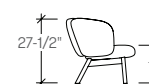

Collection

<b>Designer</b> Khodi Feiz	<b>Typology</b> Lounge
<b>Collection</b> StudioTK	<b>Year</b> 2024

Dimensions

Braso Four Star Swivel  
Low Back Chair  
**(ARX1XL)**

Braso Wood Four Leg  
Low Back Chair  
**(ARX1WL)**