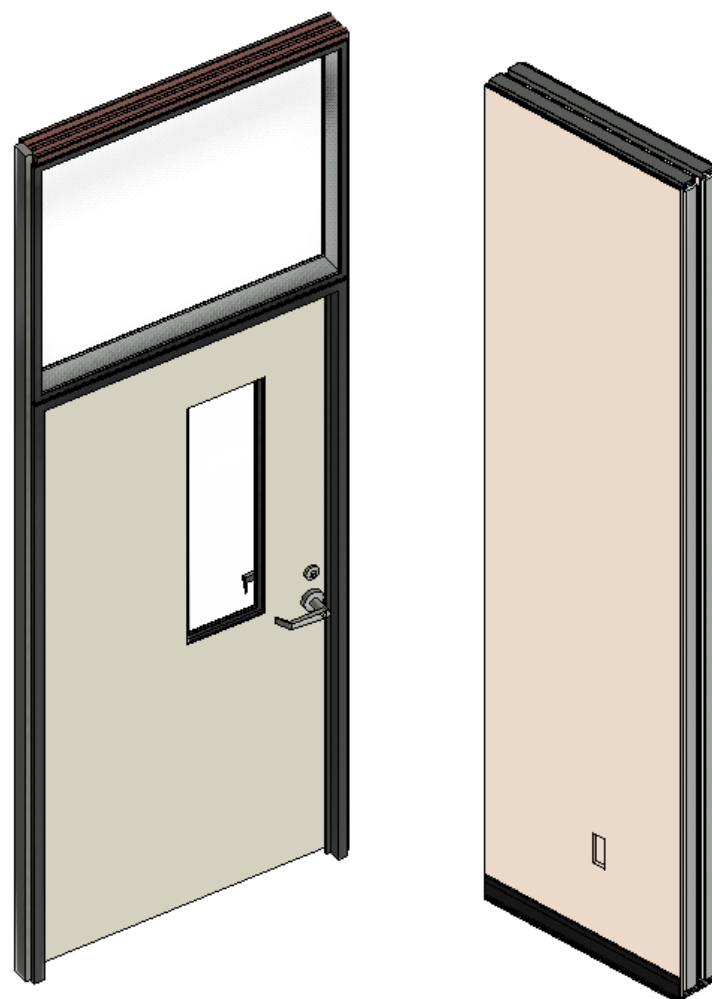

STUDIO TK

New StudioTK Seating and Table products
Modus Bob, Modus Maluma, Point Long Island, Point Origin.

ALTOS & OPTOS

- New Handle Finishes and Minor Updates

AI HEALTHCARE

- New Double wall and Doors

145 New Finishes